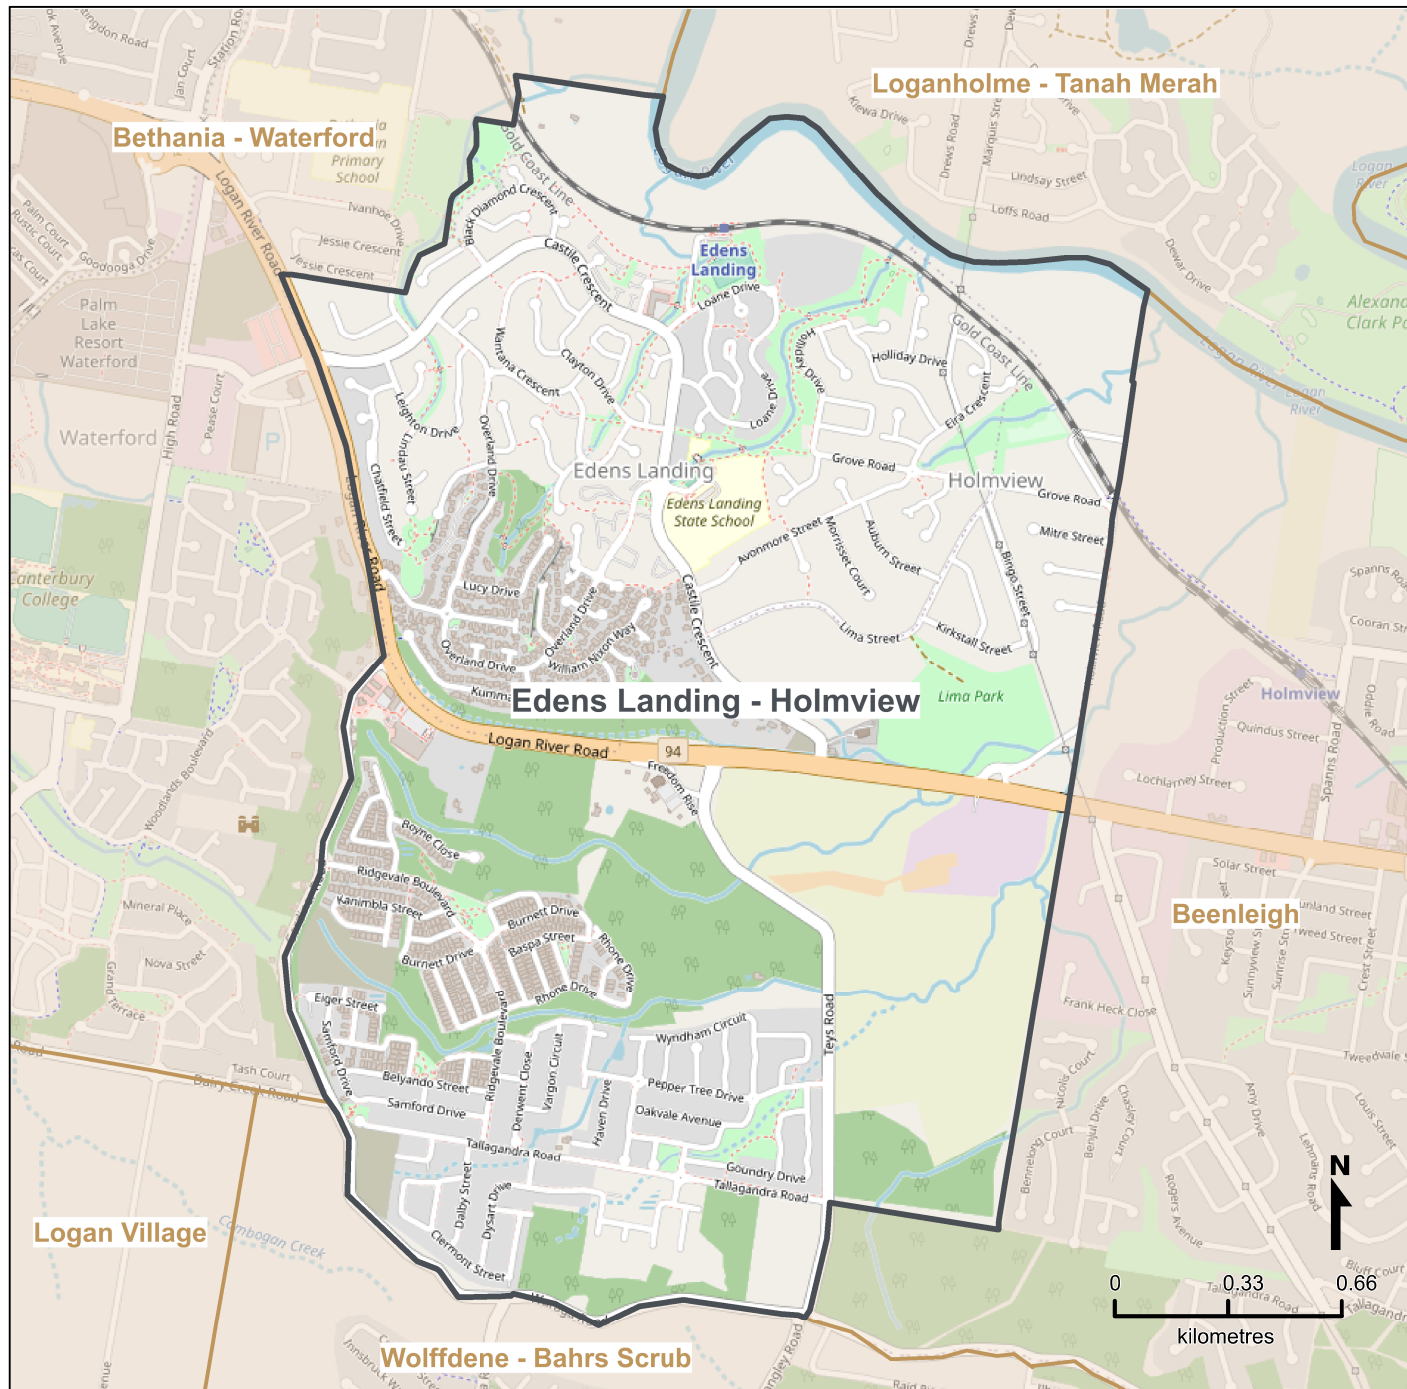

# Queensland Statistical Areas, Level 2 (SA2), 2021 - Edens Landing - Holmview (ASGS Code 311021308)

Map produced by Queensland Government's Office,  
Queensland Treasury  
<https://www.qgso.qld.gov.au/geographies-maps/maps>

Data sourced from ABS 1270.0.55.001  
© OpenStreetMap contributors (<https://openstreetmap.org/>)

<https://creativecommons.org/licenses/by/4.0>

© The State of Queensland (Queensland Treasury) 2021