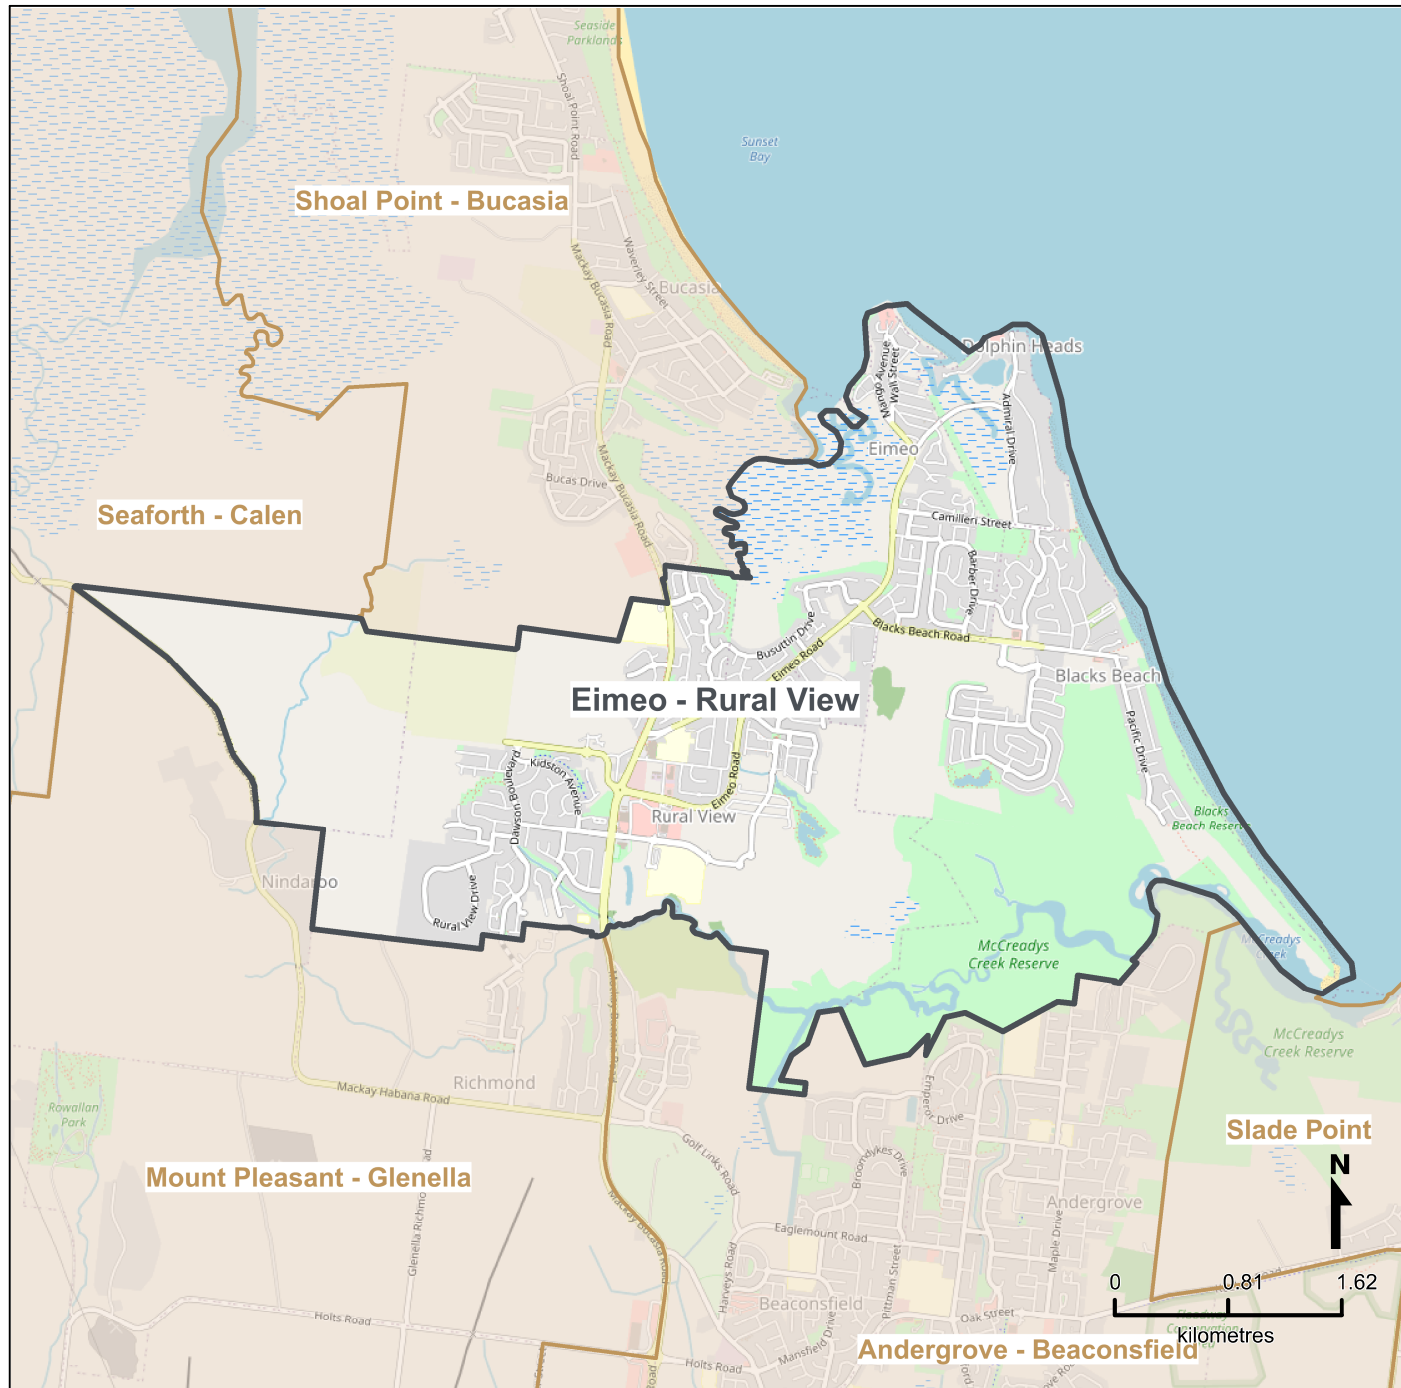

Queensland Statistical Areas, Level 2 (SA2), 2021 - Eimeo - Rural View (ASGS Code 312021344)

LEGEND

- Selected SA2
 - Neighbouring SA2s
- Map features**
- Main roads
 - Parks
 - Railways
 - Waterways

Map produced by Queensland Government's Office,
Queensland Treasury
<https://www.qgso.qld.gov.au/geographies-maps/maps>

Data sourced from ABS 1270.0.55.001
© OpenStreetMap contributors (<https://openstreetmap.org/>)

<https://creativecommons.org/licenses/by/4.0>

© The State of Queensland (Queensland Treasury) 2021