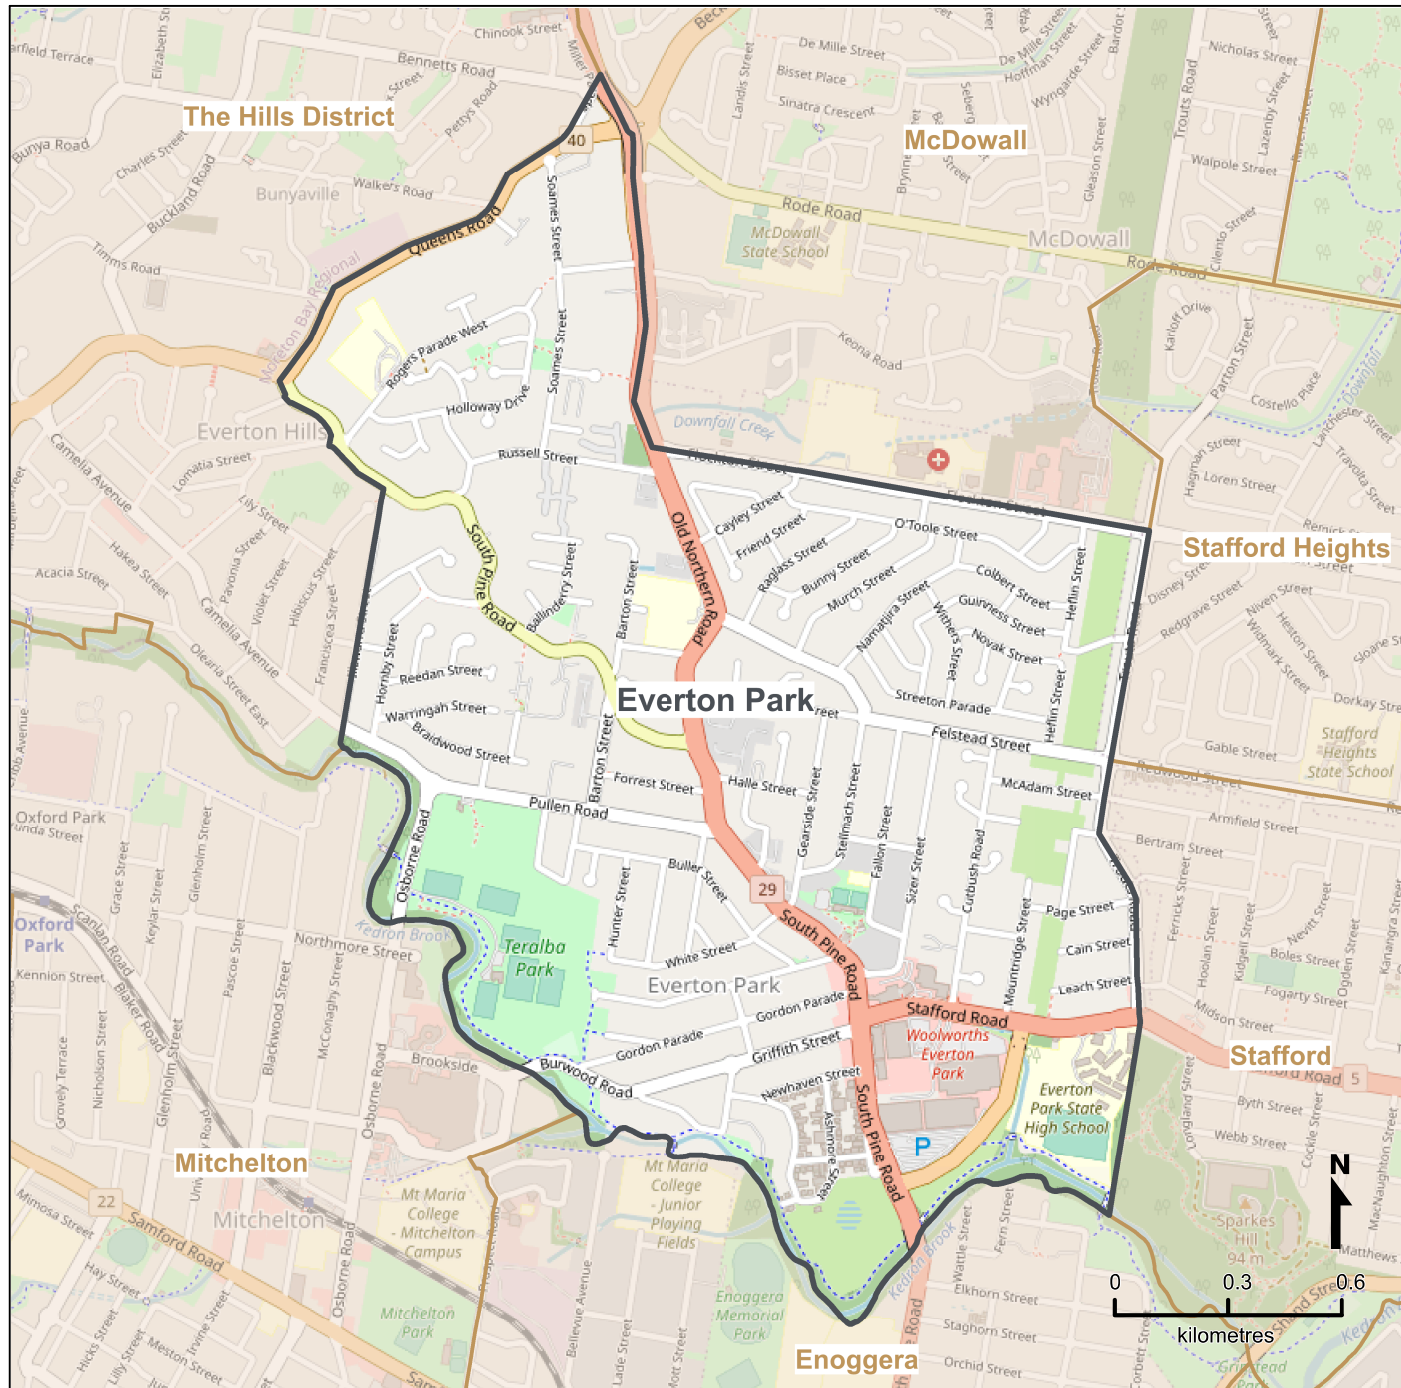

# Queensland Statistical Areas, Level 2 (SA2), 2021 - Everton Park (ASGS Code 302011025)

Map produced by Queensland Government's Office,  
Queensland Treasury  
<https://www.qgso.qld.gov.au/geographies-maps/maps>

Data sourced from ABS 1270.0.55.001  
© OpenStreetMap contributors (<https://openstreetmap.org/>)

<https://creativecommons.org/licenses/by/4.0>

© The State of Queensland (Queensland Treasury) 2021