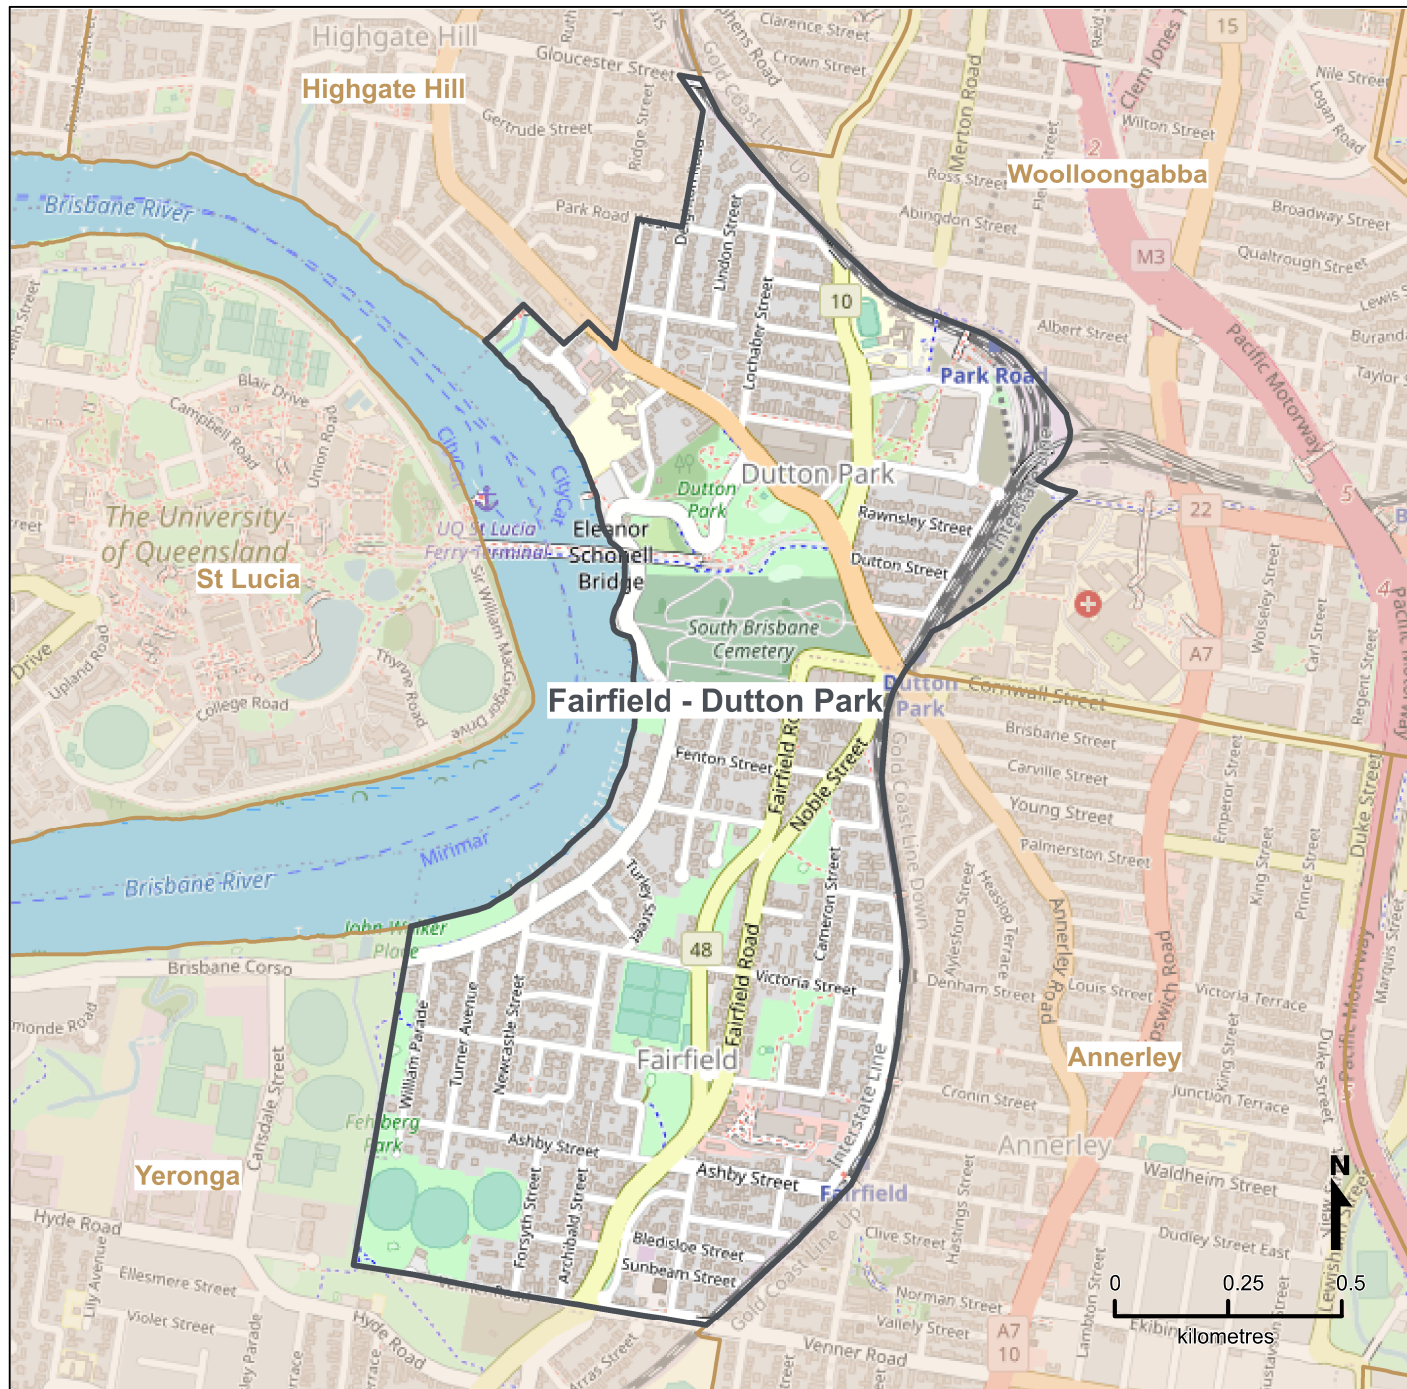

Queensland Statistical Areas, Level 2 (SA2), 2021 - Fairfield - Dutton Park (ASGS Code 303021054)

LEGEND

- Selected SA2
 - Neighbouring SA2s
- Map features**
- Main roads
 - Parks
 - Railways
 - Waterways

Map produced by Queensland Government's Office,
Queensland Treasury
<https://www.qgso.qld.gov.au/geographies-maps/maps>

Data sourced from ABS 1270.0.55.001
© OpenStreetMap contributors (<https://openstreetmap.org/>)