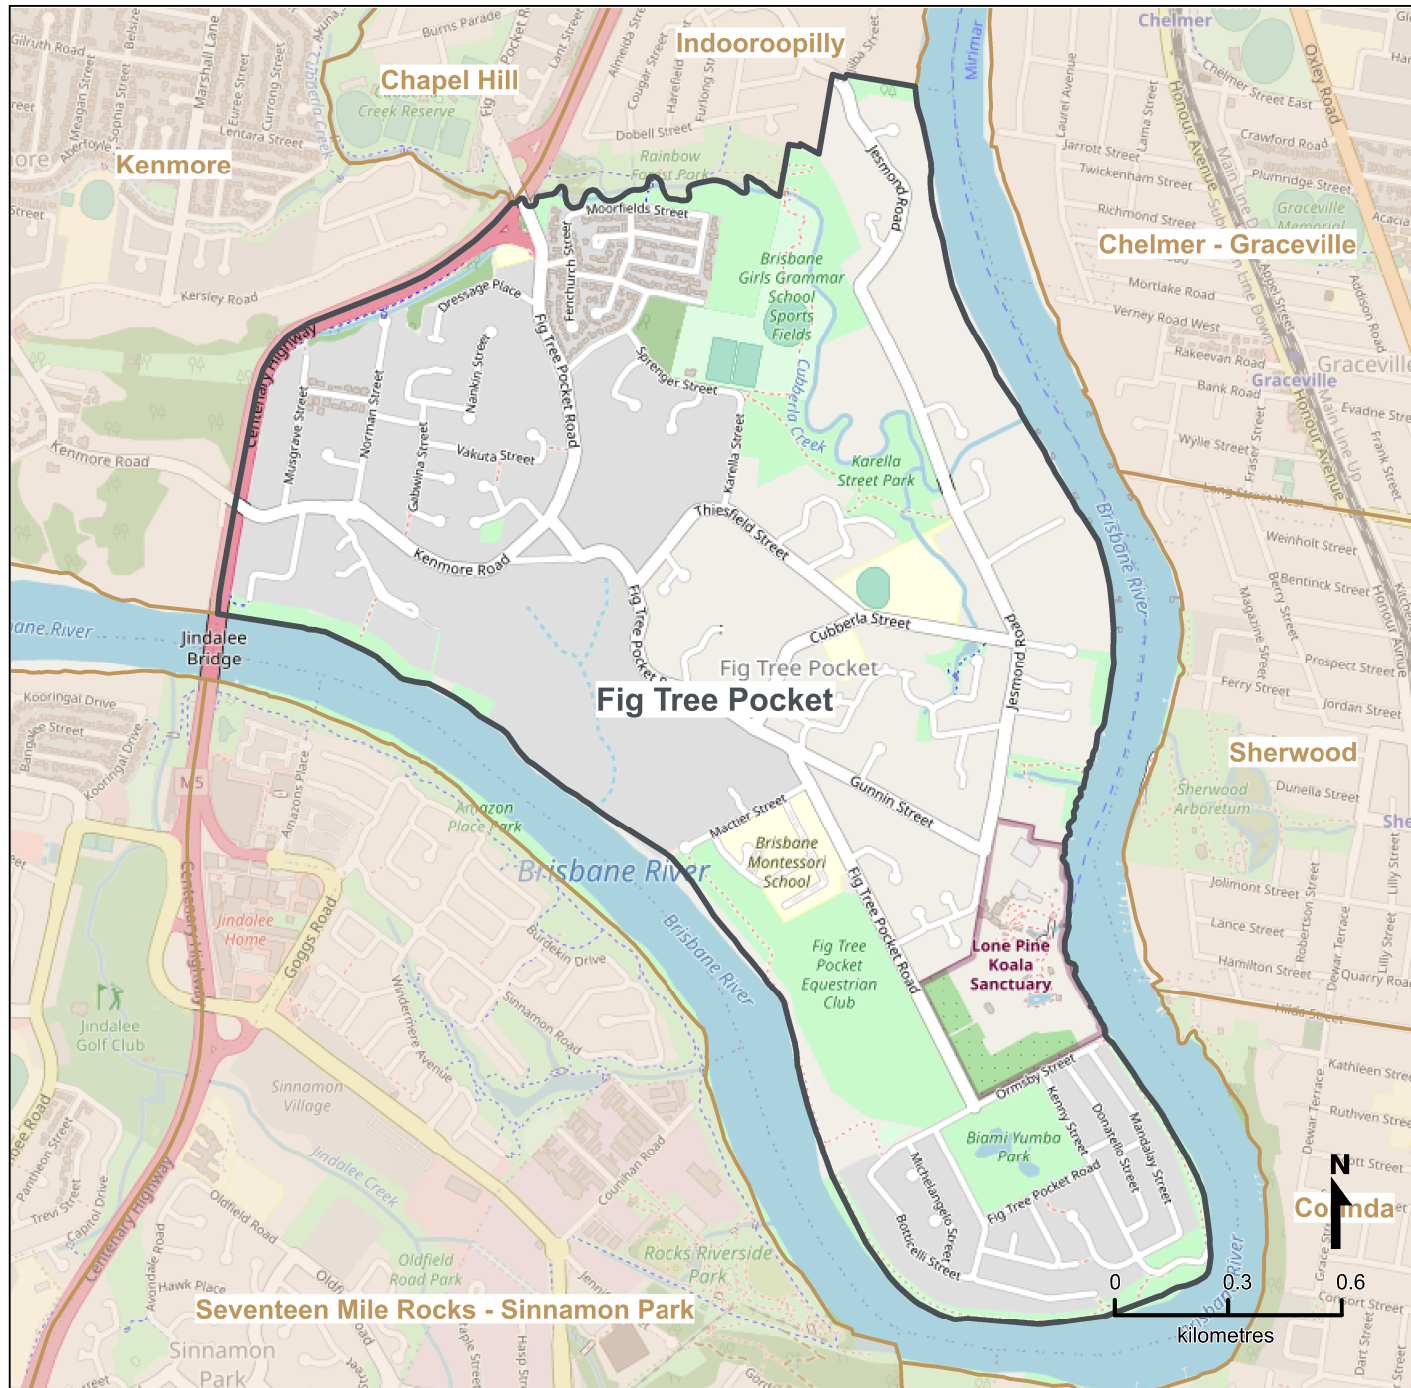

Queensland Statistical Areas, Level 2 (SA2), 2021 - Fig Tree Pocket (ASGS Code 304021089)

LEGEND

- Selected SA2
- Neighbouring SA2s

Map features

- Main roads
- Parks
- Railways
- Waterways

Map produced by Queensland Government's Office, Queensland Treasury
<https://www.qgso.qld.gov.au/geographies-maps/maps>

Data sourced from ABS 1270.0.55.001
 © OpenStreetMap contributors (<https://openstreetmap.org/>)
<https://creativecommons.org/licenses/by/4.0>

© The State of Queensland (Queensland Treasury) 2021