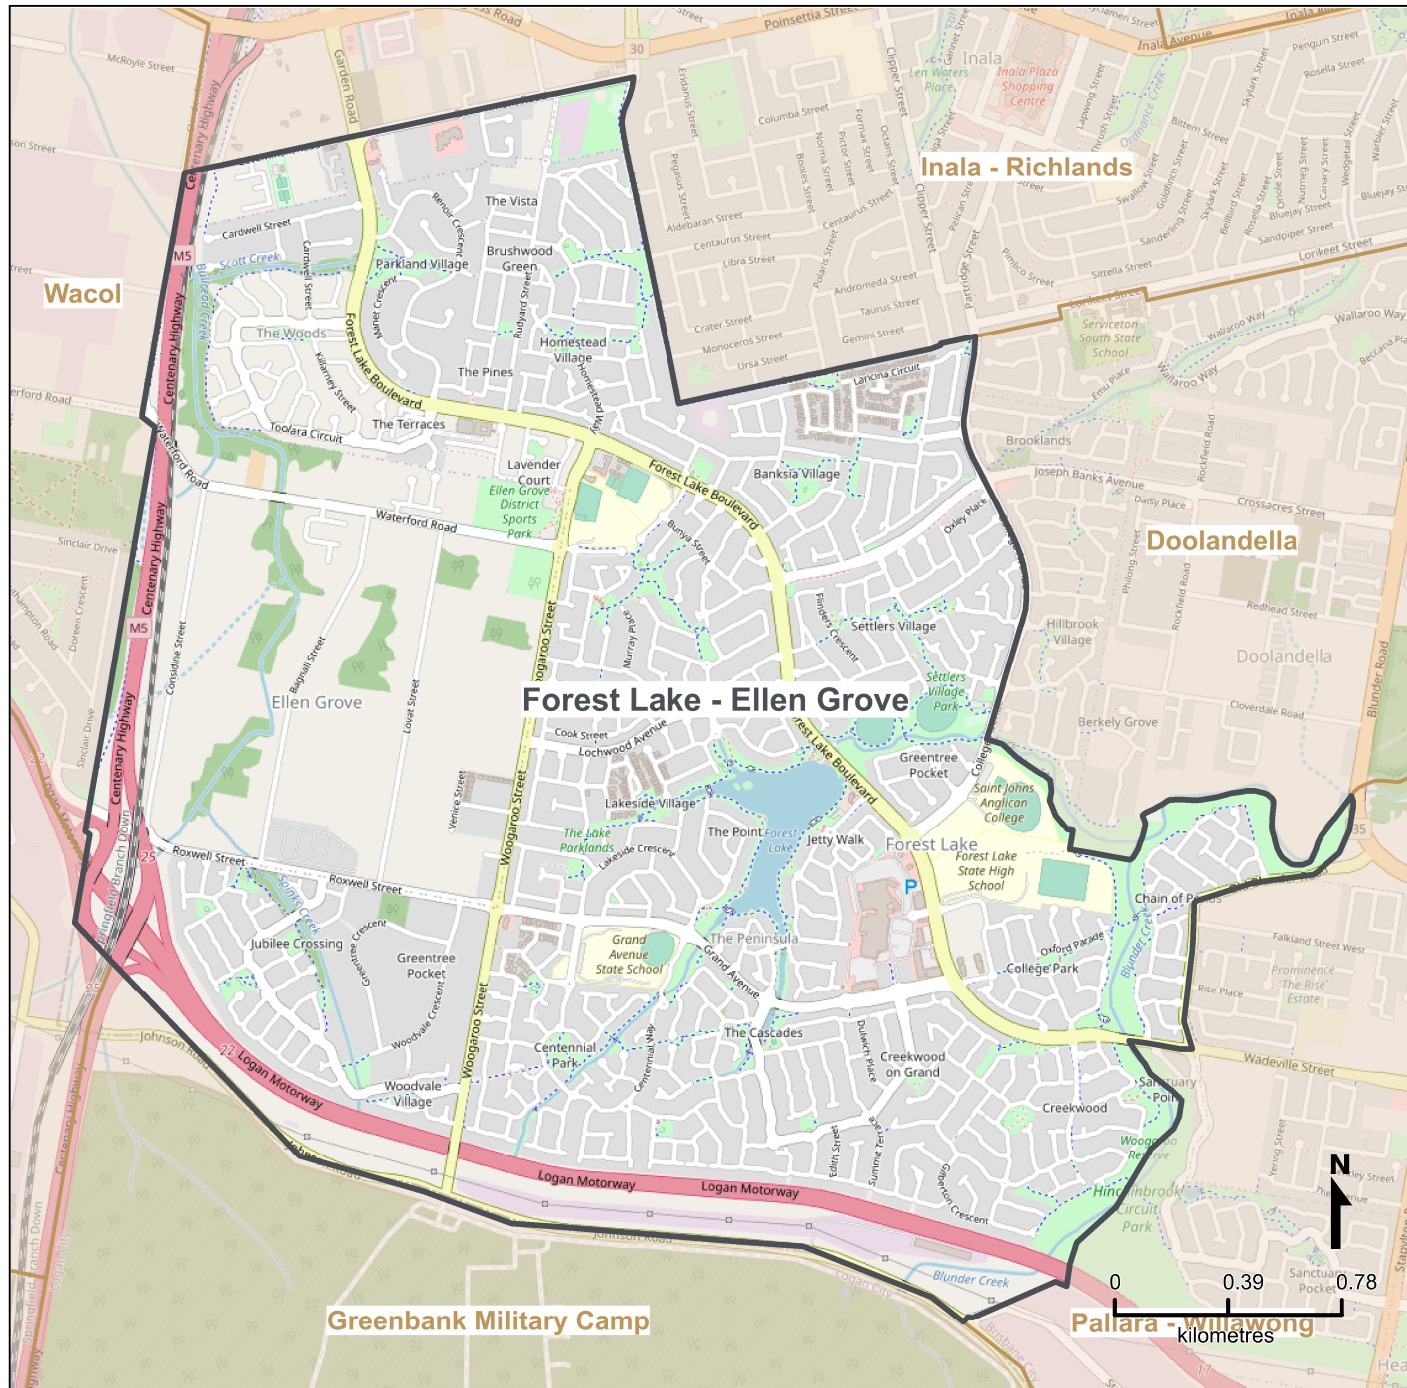

Queensland Statistical Areas, Level 2 (SA2), 2021 - Forest Lake - Ellen Grove (ASGS Code 310011564)

LEGEND

- Selected SA2
- Neighbouring SA2s

Map features

- Main roads
- Railways
- Parks
- Waterways

Map produced by Queensland Government's Office, Queensland Treasury
<https://www.qgso.qld.gov.au/geographies-maps/maps>

Data sourced from ABS 1270.0.55.001
 © OpenStreetMap contributors (<https://openstreetmap.org/>)

<https://creativecommons.org/licenses/by/4.0>

© The State of Queensland (Queensland Treasury) 2021