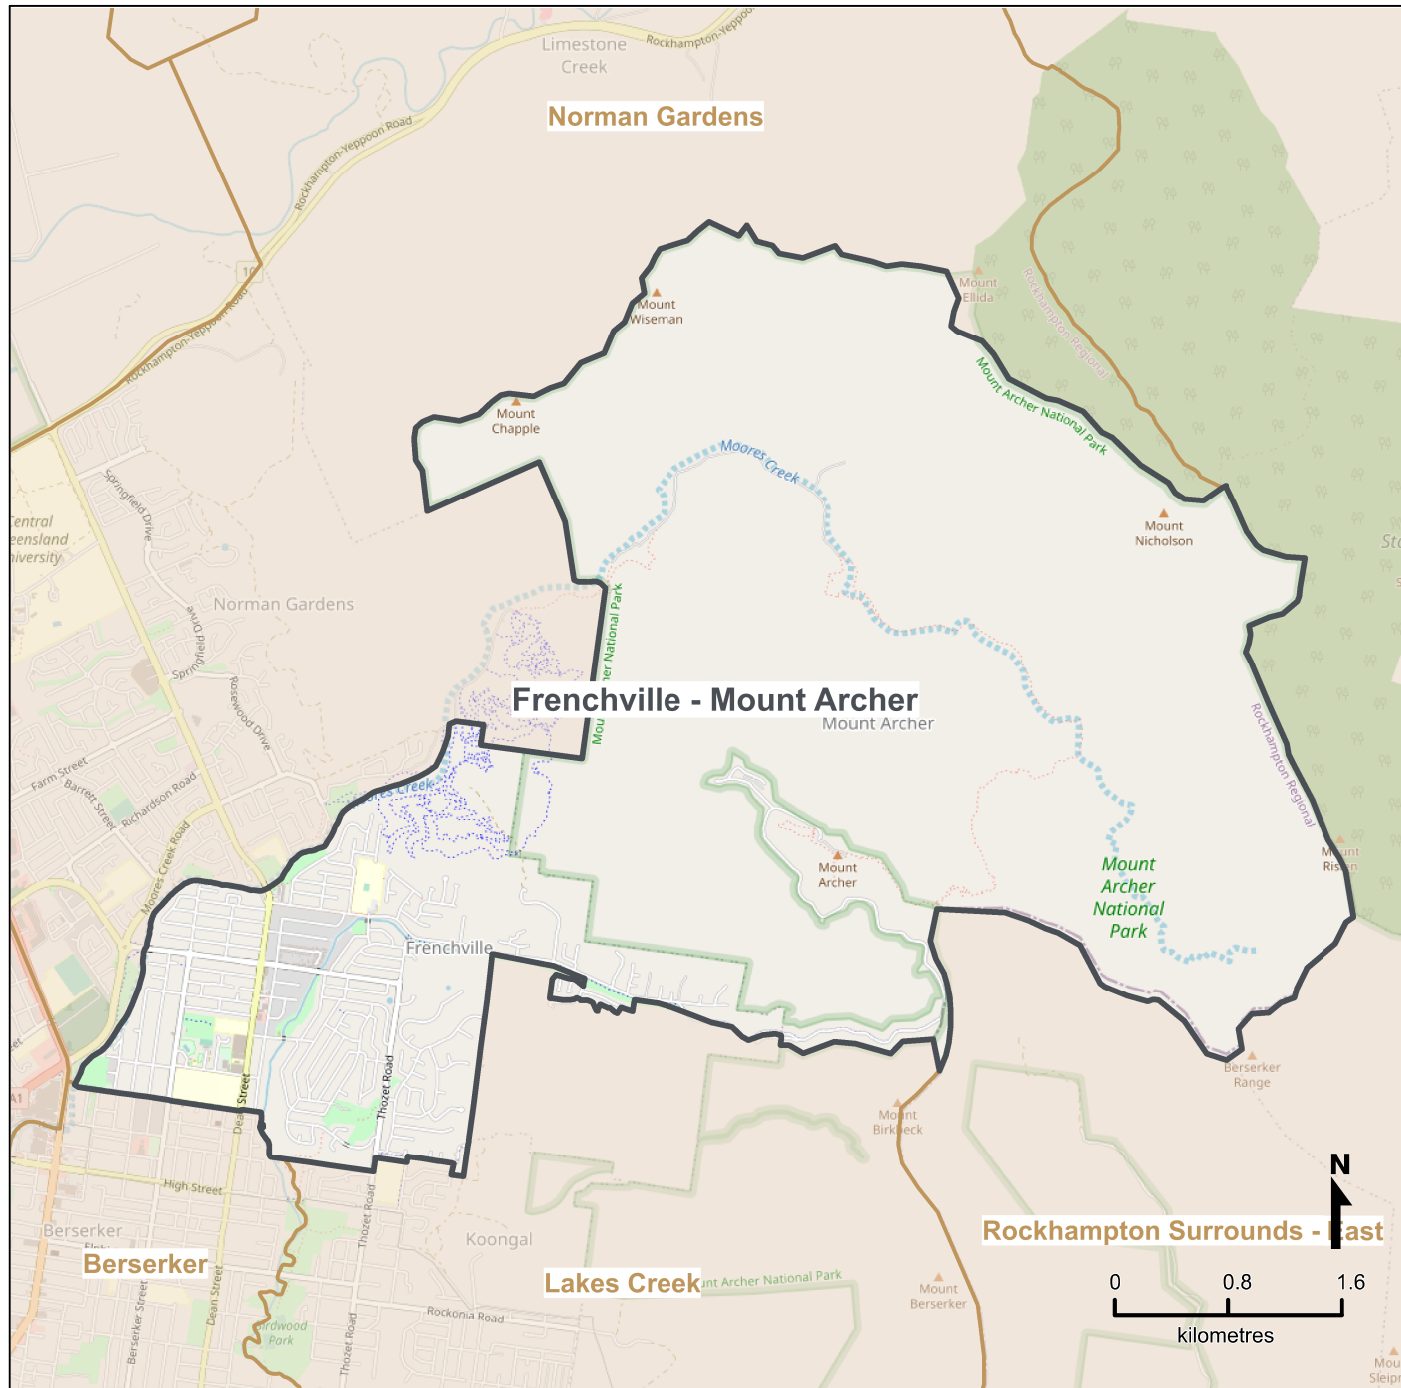

Queensland Statistical Areas, Level 2 (SA2), 2021 - Frenchville - Mount Archer (ASGS Code 308031208)

LEGEND

- Selected SA2
 - Neighbouring SA2s
- Map features**
- Main roads
 - Parks
 - Railways
 - Waterways

Map produced by Queensland Government's Office,
Queensland Treasury
<https://www.qgso.qld.gov.au/geographies-maps/maps>

Data sourced from ABS 1270.0.55.001
© OpenStreetMap contributors (<https://openstreetmap.org/>)