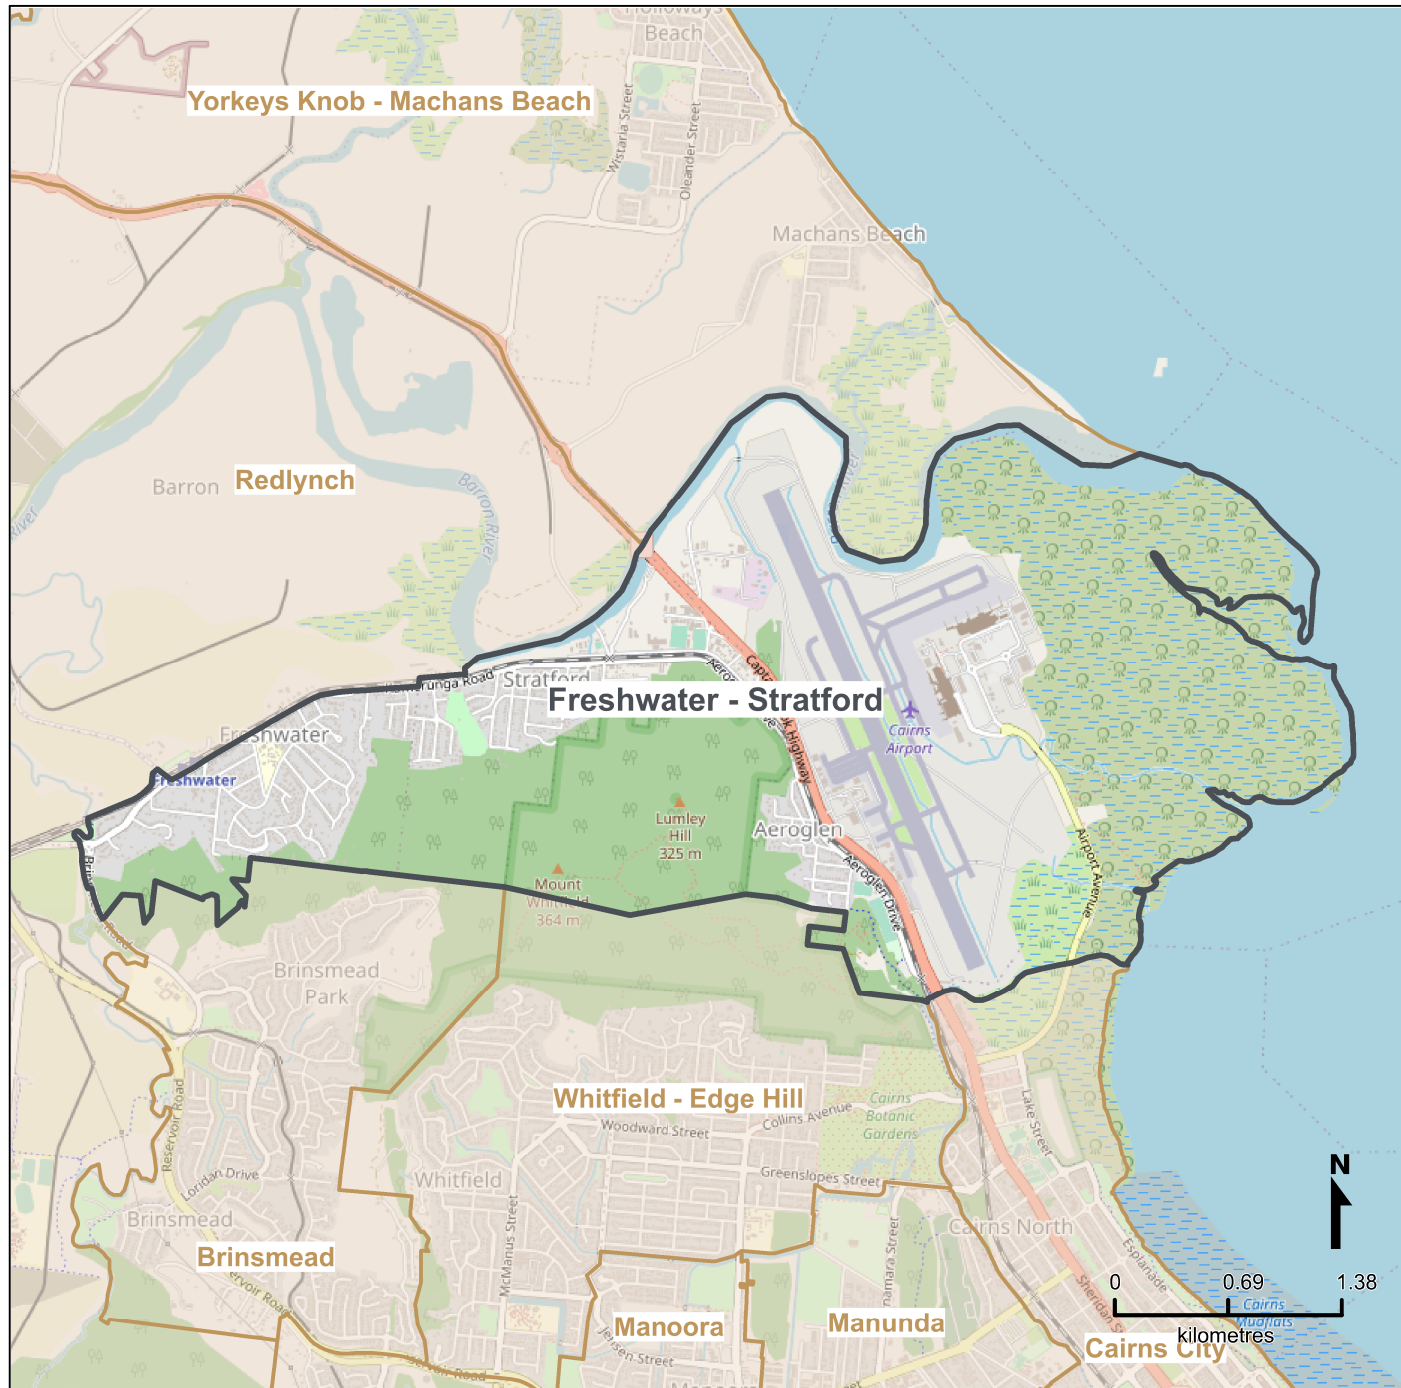

Queensland Statistical Areas, Level 2 (SA2), 2021 - Freshwater - Stratford (ASGS Code 306011140)

LEGEND

- Selected SA2
 - Neighbouring SA2s
- Map features**
- Main roads
 - Parks
 - Railways
 - Waterways

Map produced by Queensland Government's Office,
Queensland Treasury
<https://www.qgso.qld.gov.au/geographies-maps/maps>

Data sourced from ABS 1270.0.55.001
© OpenStreetMap contributors (<https://openstreetmap.org/>)