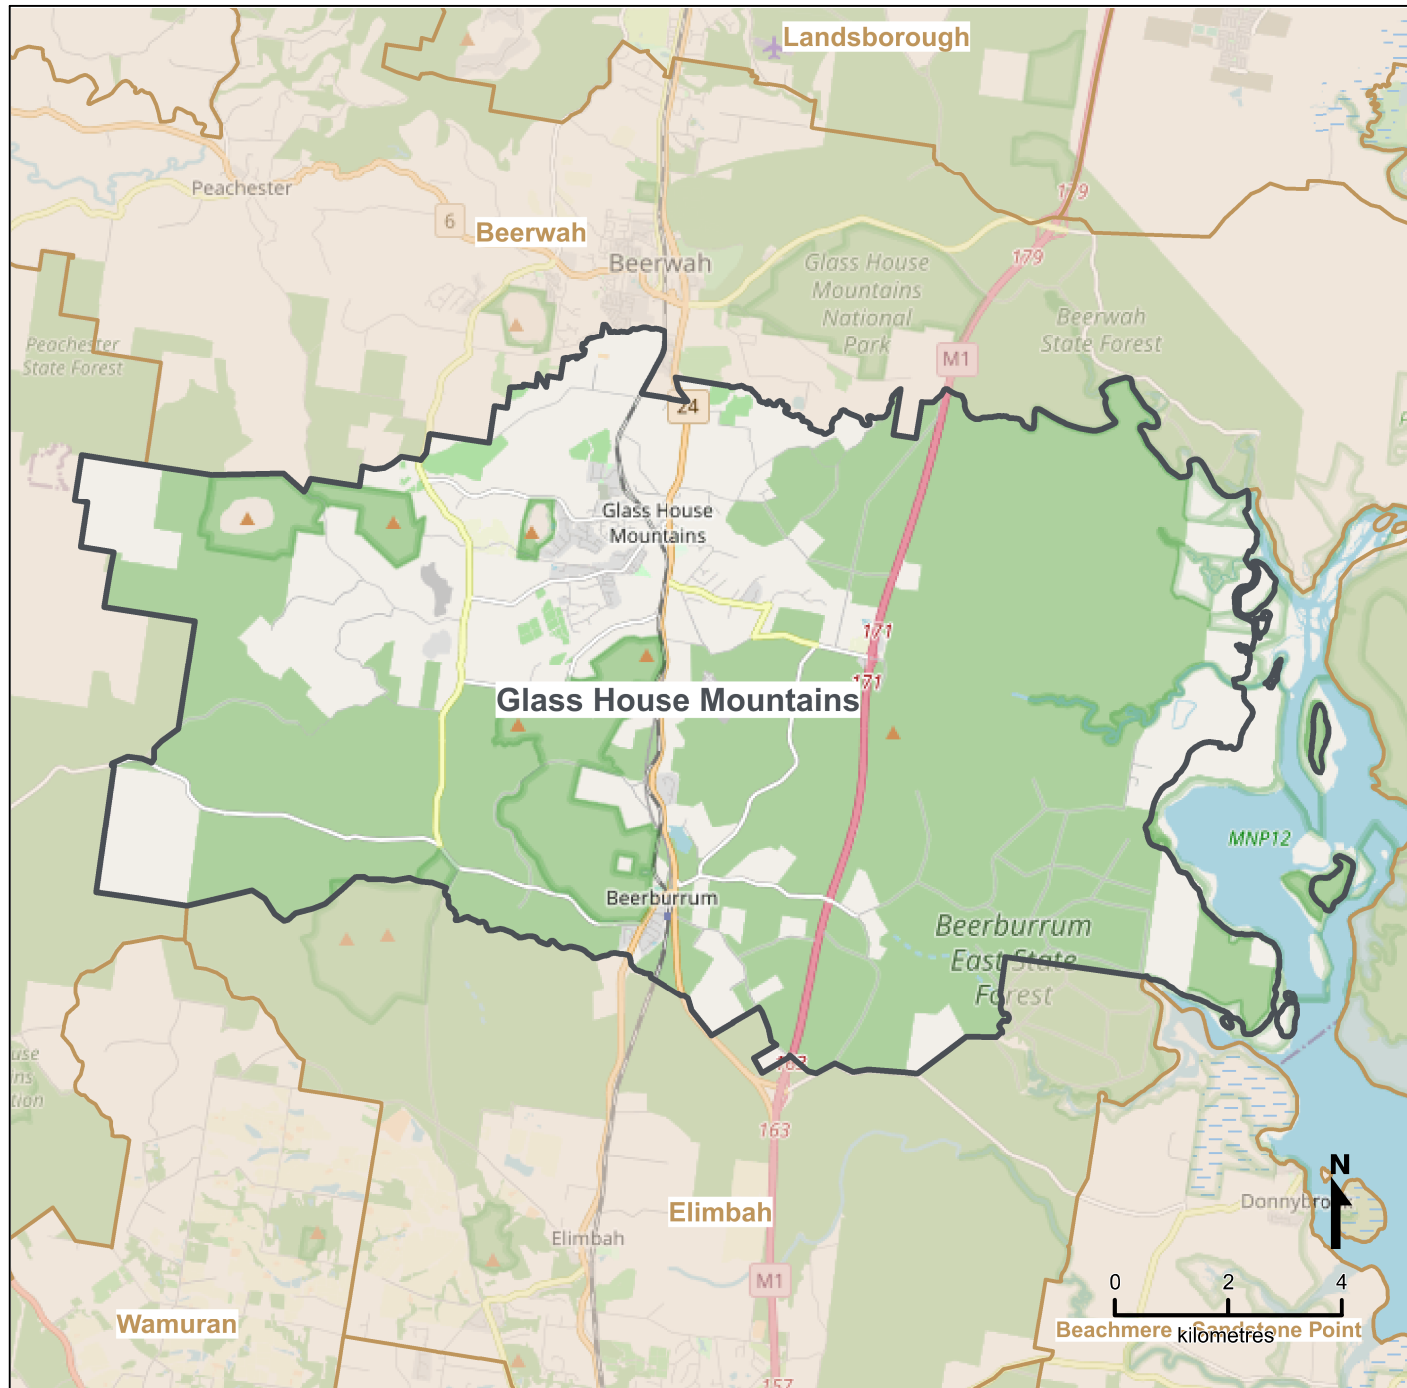

# Queensland Statistical Areas, Level 2 (SA2), 2021 - Glass House Mountains (ASGS Code 316061441)

## LEGEND

-  Selected SA2
  -  Neighbouring SA2s
- Map features**
-  Main roads
  -  Parks
  -  Railways
  -  Waterways

Map produced by Queensland Government's Office,  
Queensland Treasury  
<https://www.qgso.qld.gov.au/geographies-maps/maps>

Data sourced from ABS 1270.0.55.001  
© OpenStreetMap contributors (<https://openstreetmap.org/>)

 <https://creativecommons.org/licenses/by/4.0>

© The State of Queensland (Queensland Treasury) 2021