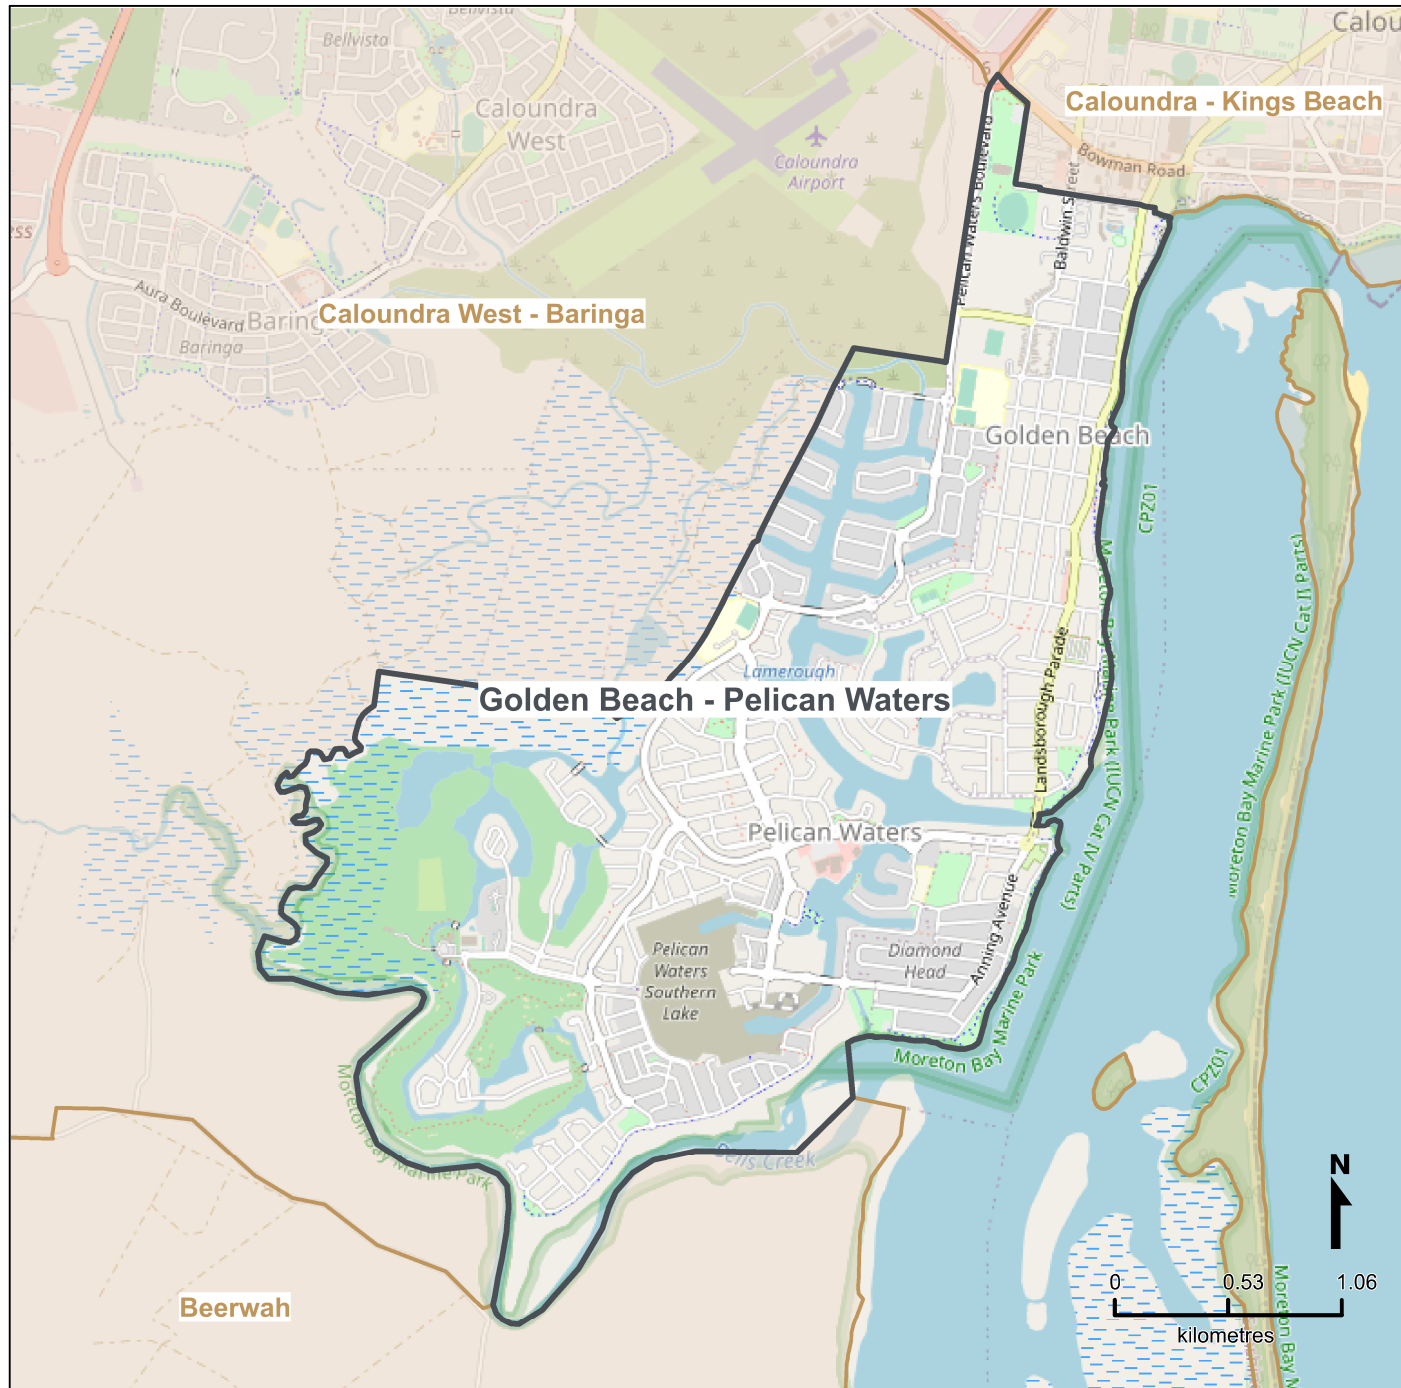

# Queensland Statistical Areas, Level 2 (SA2), 2021 - Golden Beach - Pelican Waters (ASGS Code 316021421)

Map produced by Queensland Government's Office,  
Queensland Treasury  
<https://www.qgso.qld.gov.au/geographies-maps/maps>

Data sourced from ABS 1270.0.55.001  
© OpenStreetMap contributors (<https://openstreetmap.org/>)

<https://creativecommons.org/licenses/by/4.0>

© The State of Queensland (Queensland Treasury) 2021