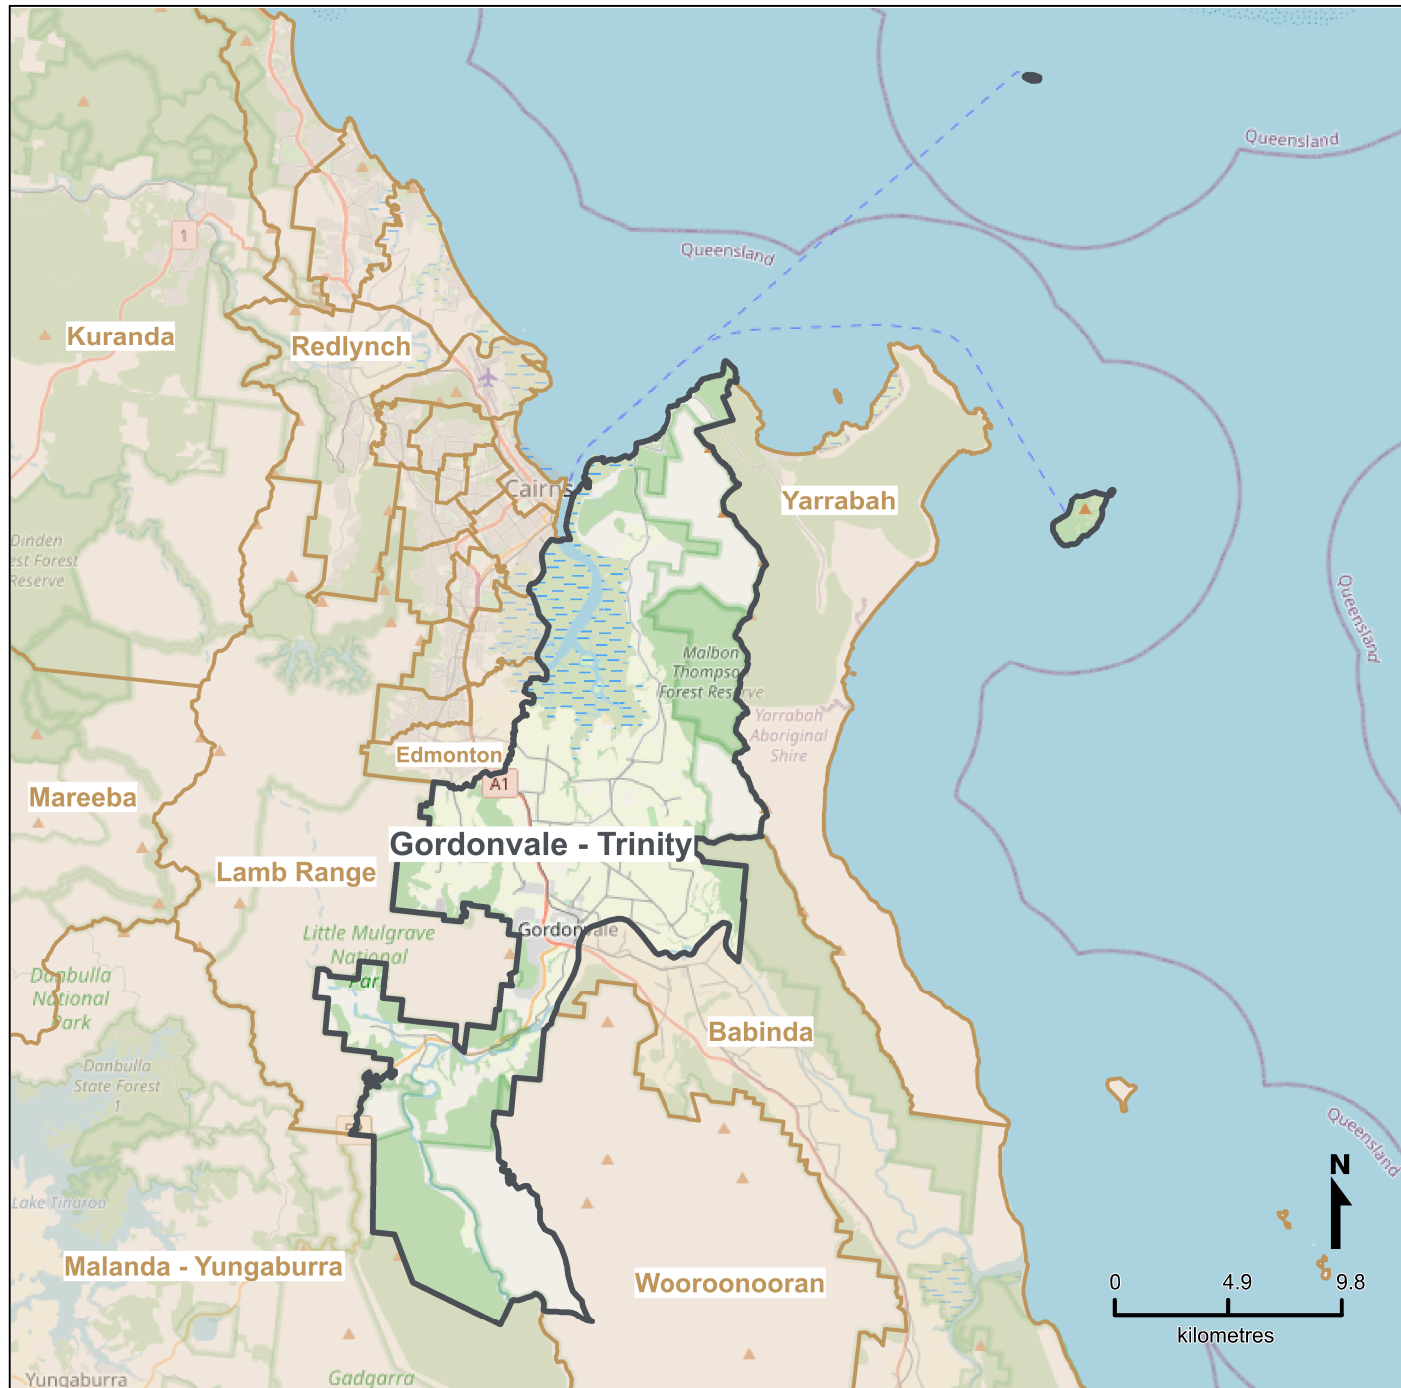

# Queensland Statistical Areas, Level 2 (SA2), 2021 - Gordonvale - Trinity (ASGS Code 306021148)

## LEGEND

- Selected SA2
  - Neighbouring SA2s
- Map features**
- Main roads
  - Parks
  - Railways
  - Waterways

Map produced by Queensland Government's Office,  
Queensland Treasury  
<https://www.qgso.qld.gov.au/geographies-maps/maps>

Data sourced from ABS 1270.0.55.001  
© OpenStreetMap contributors (<https://openstreetmap.org/>)

<https://creativecommons.org/licenses/by/4.0>

© The State of Queensland (Queensland Treasury) 2021