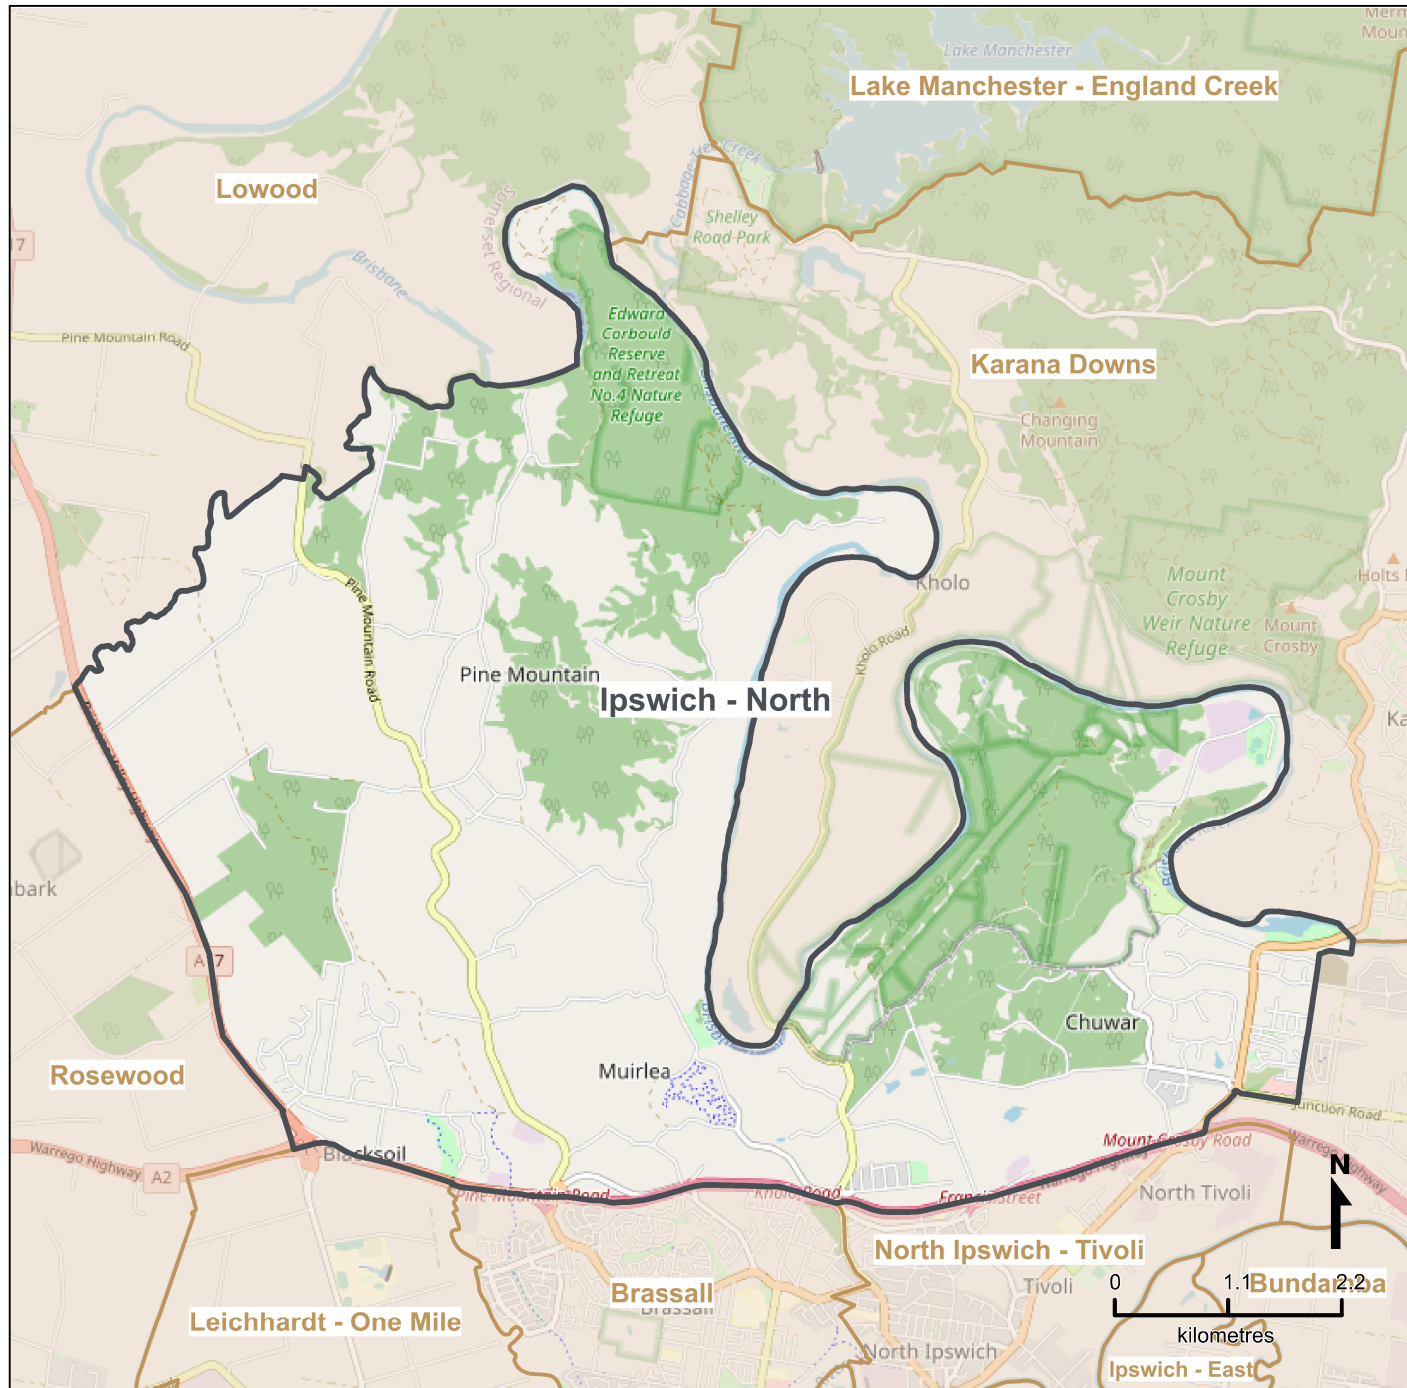

Queensland Statistical Areas, Level 2 (SA2), 2021 - Ipswich - North (ASGS Code 310031288)

LEGEND

- Selected SA2
- Neighbouring SA2s

Map features

- Main roads
- Parks
- Railways
- Waterways

Map produced by Queensland Government's Office, Queensland Treasury
<https://www.qgso.qld.gov.au/geographies-maps/maps>

Data sourced from ABS 1270.0.55.001
 © OpenStreetMap contributors (<https://openstreetmap.org/>)

<https://creativecommons.org/licenses/by/4.0>

© The State of Queensland (Queensland Treasury) 2021