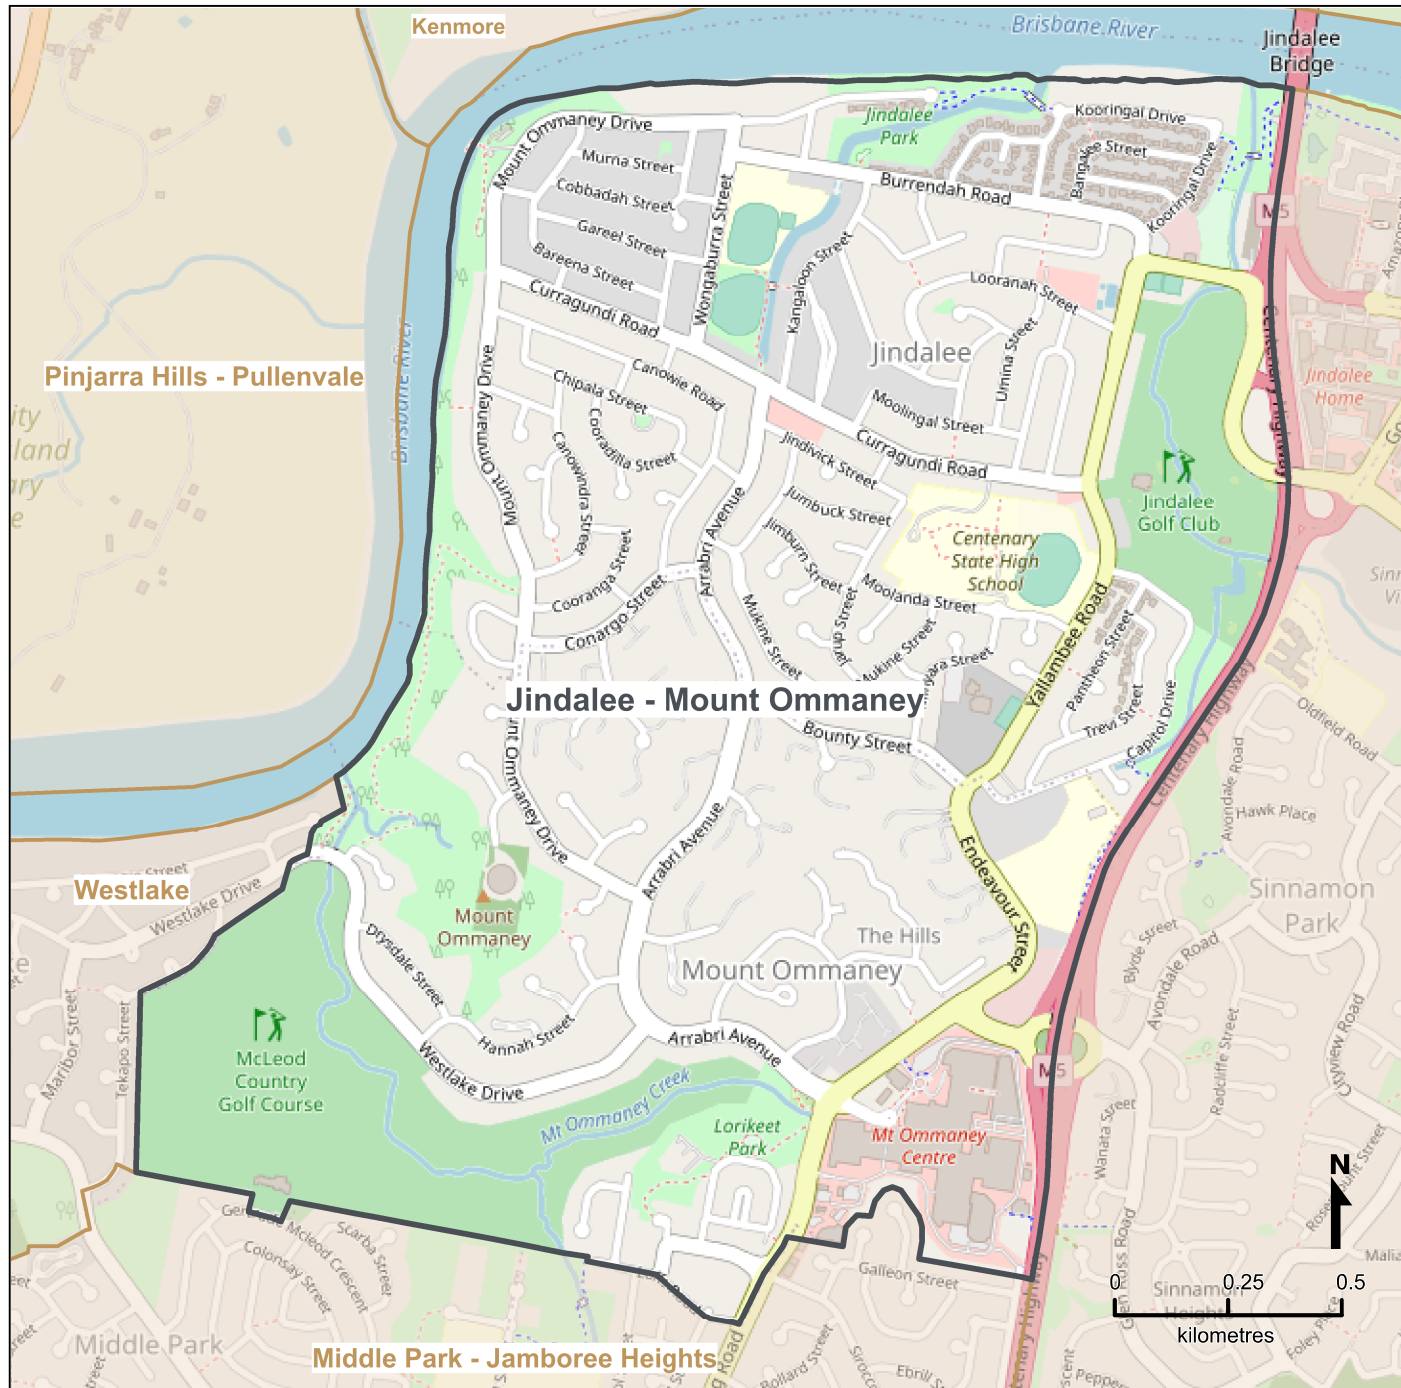

Queensland Statistical Areas, Level 2 (SA2), 2021 - Jindalee - Mount Ommaney (ASGS Code 304011081)

LEGEND

- Selected SA2
- Neighbouring SA2s

Map features

- Main roads
- Parks
- Railways
- Waterways

Map produced by Queensland Government's Office, Queensland Treasury
<https://www.qgso.qld.gov.au/geographies-maps/maps>

Data sourced from ABS 1270.0.55.001
 © OpenStreetMap contributors (<https://openstreetmap.org/>)

<https://creativecommons.org/licenses/by/4.0>

© The State of Queensland (Queensland Treasury) 2021