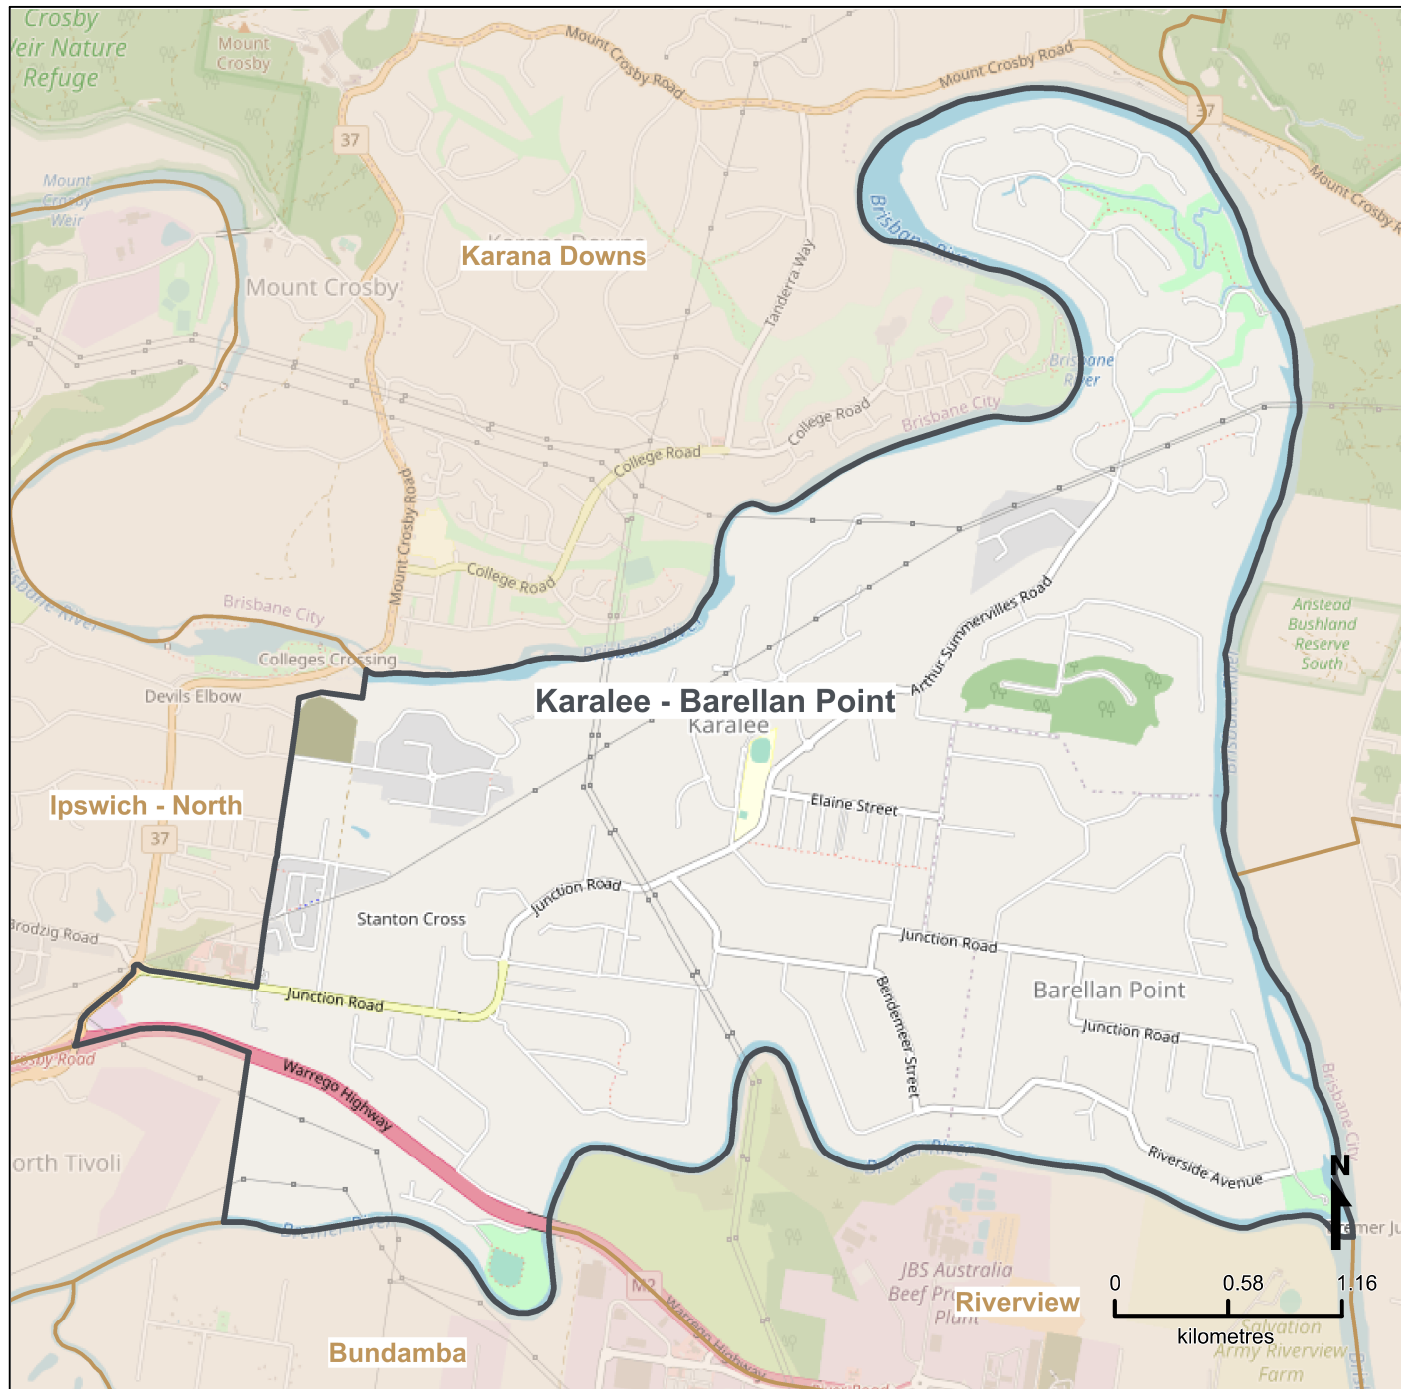

# Queensland Statistical Areas, Level 2 (SA2), 2021 - Karalee - Barellan Point (ASGS Code 310031289)

Map produced by Queensland Government's Office,  
Queensland Treasury  
<https://www.qgso.qld.gov.au/geographies-maps/maps>

Data sourced from ABS 1270.0.55.001  
© OpenStreetMap contributors (<https://openstreetmap.org/>)

<https://creativecommons.org/licenses/by/4.0>

© The State of Queensland (Queensland Treasury) 2021