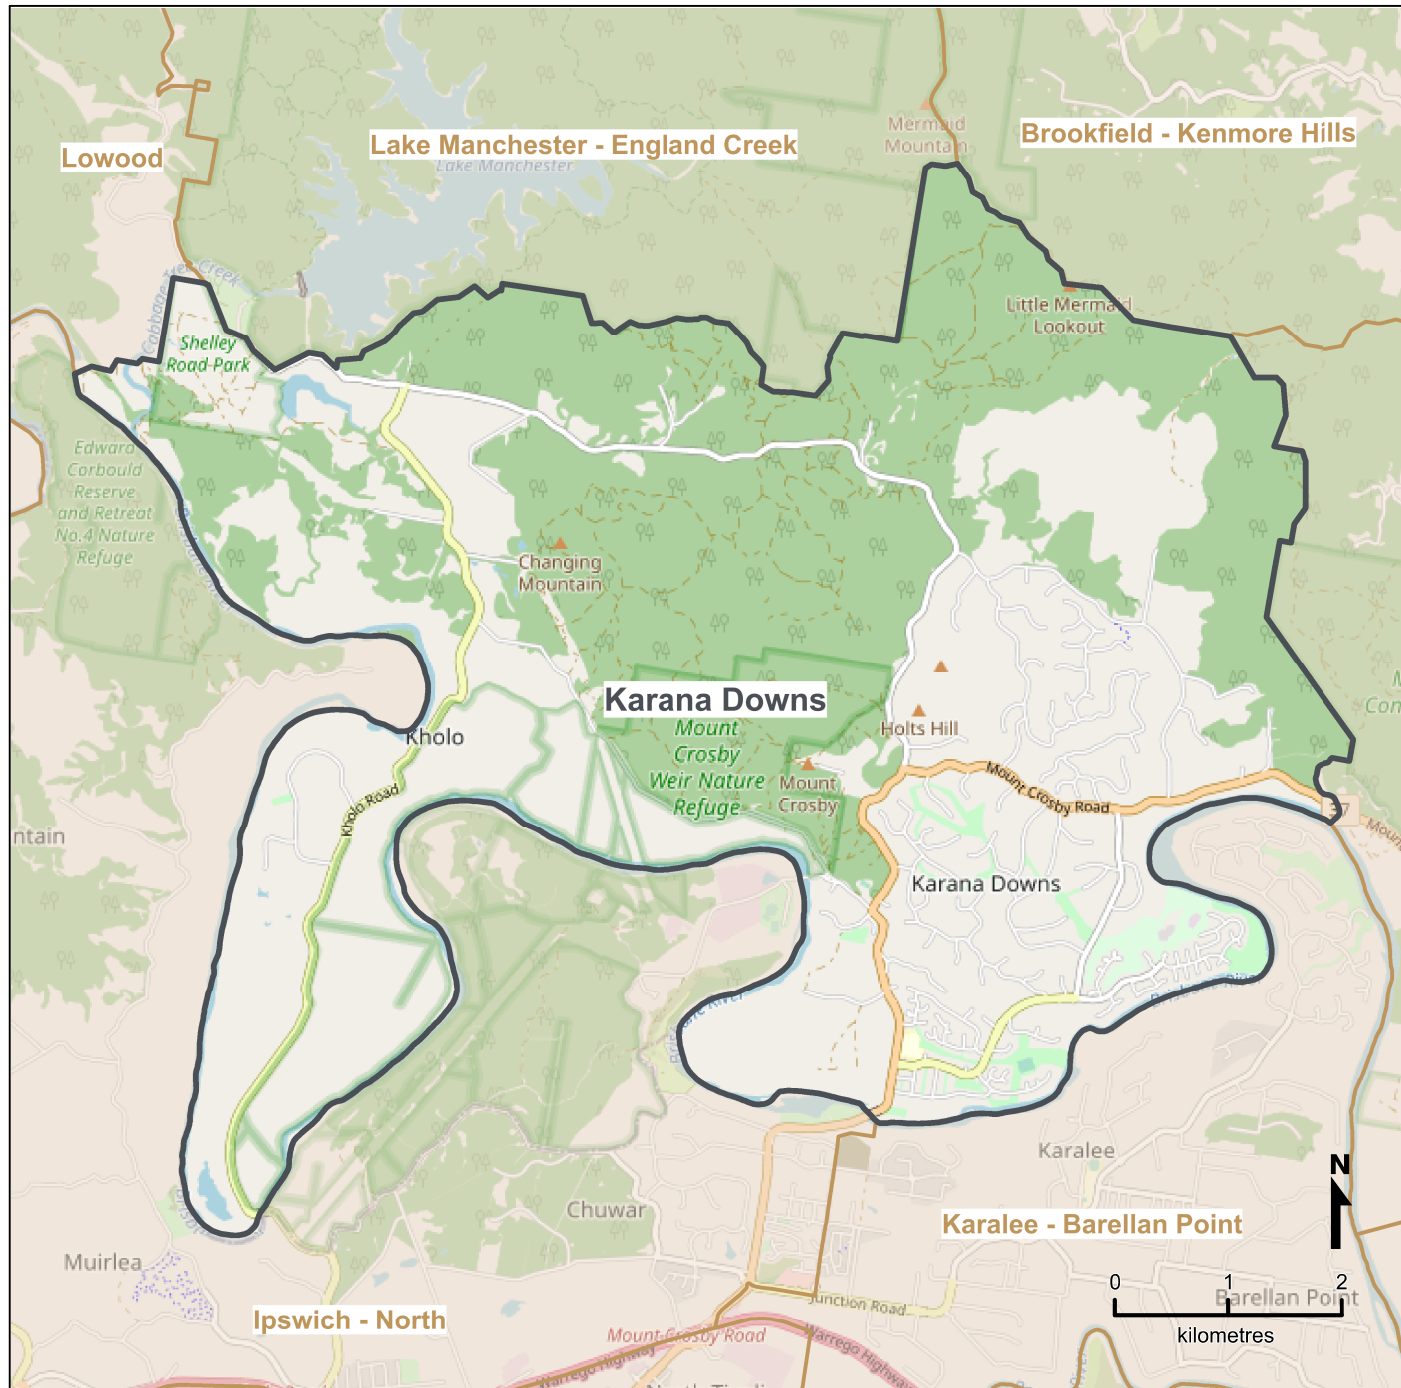

# Queensland Statistical Areas, Level 2 (SA2), 2021 - Karana Downs (ASGS Code 310031290)

## LEGEND

-  Selected SA2
  -  Neighbouring SA2s
- Map features**
-  Main roads
  -  Railways
  -  Parks
  -  Waterways

Map produced by Queensland Government's Office, Queensland Treasury  
<https://www.qgso.qld.gov.au/geographies-maps/maps>

Data sourced from ABS 1270.0.55.001  
 © OpenStreetMap contributors (<https://openstreetmap.org/>)

 <https://creativecommons.org/licenses/by/4.0>

© The State of Queensland (Queensland Treasury) 2021