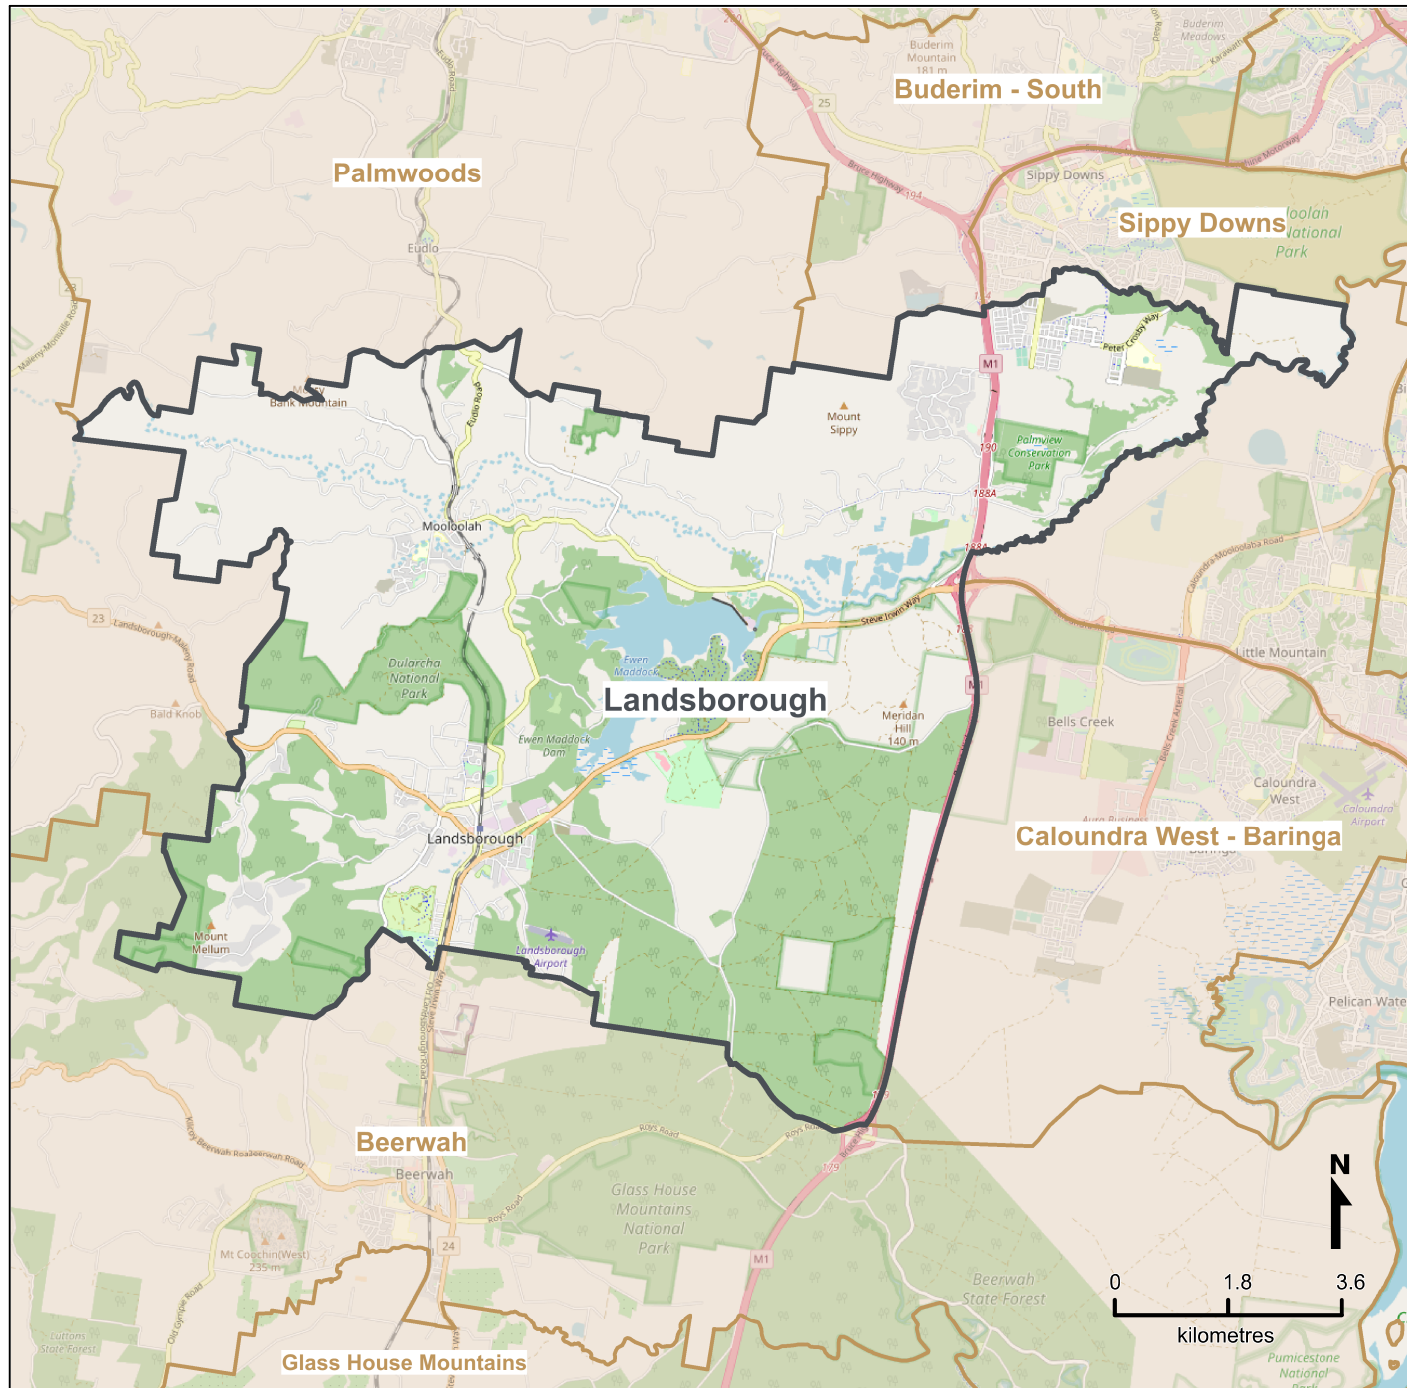

Queensland Statistical Areas, Level 2 (SA2), 2021 - Landsborough (ASGS Code 316061442)

LEGEND

- Selected SA2
- Neighbouring SA2s

Map features

- Main roads
- Parks
- Railways
- Waterways

Map produced by Queensland Government's Office, Queensland Treasury
<https://www.qgso.qld.gov.au/geographies-maps/maps>

Data sourced from ABS 1270.0.55.001
 © OpenStreetMap contributors (<https://openstreetmap.org/>)

<https://creativecommons.org/licenses/by/4.0>

© The State of Queensland (Queensland Treasury) 2021