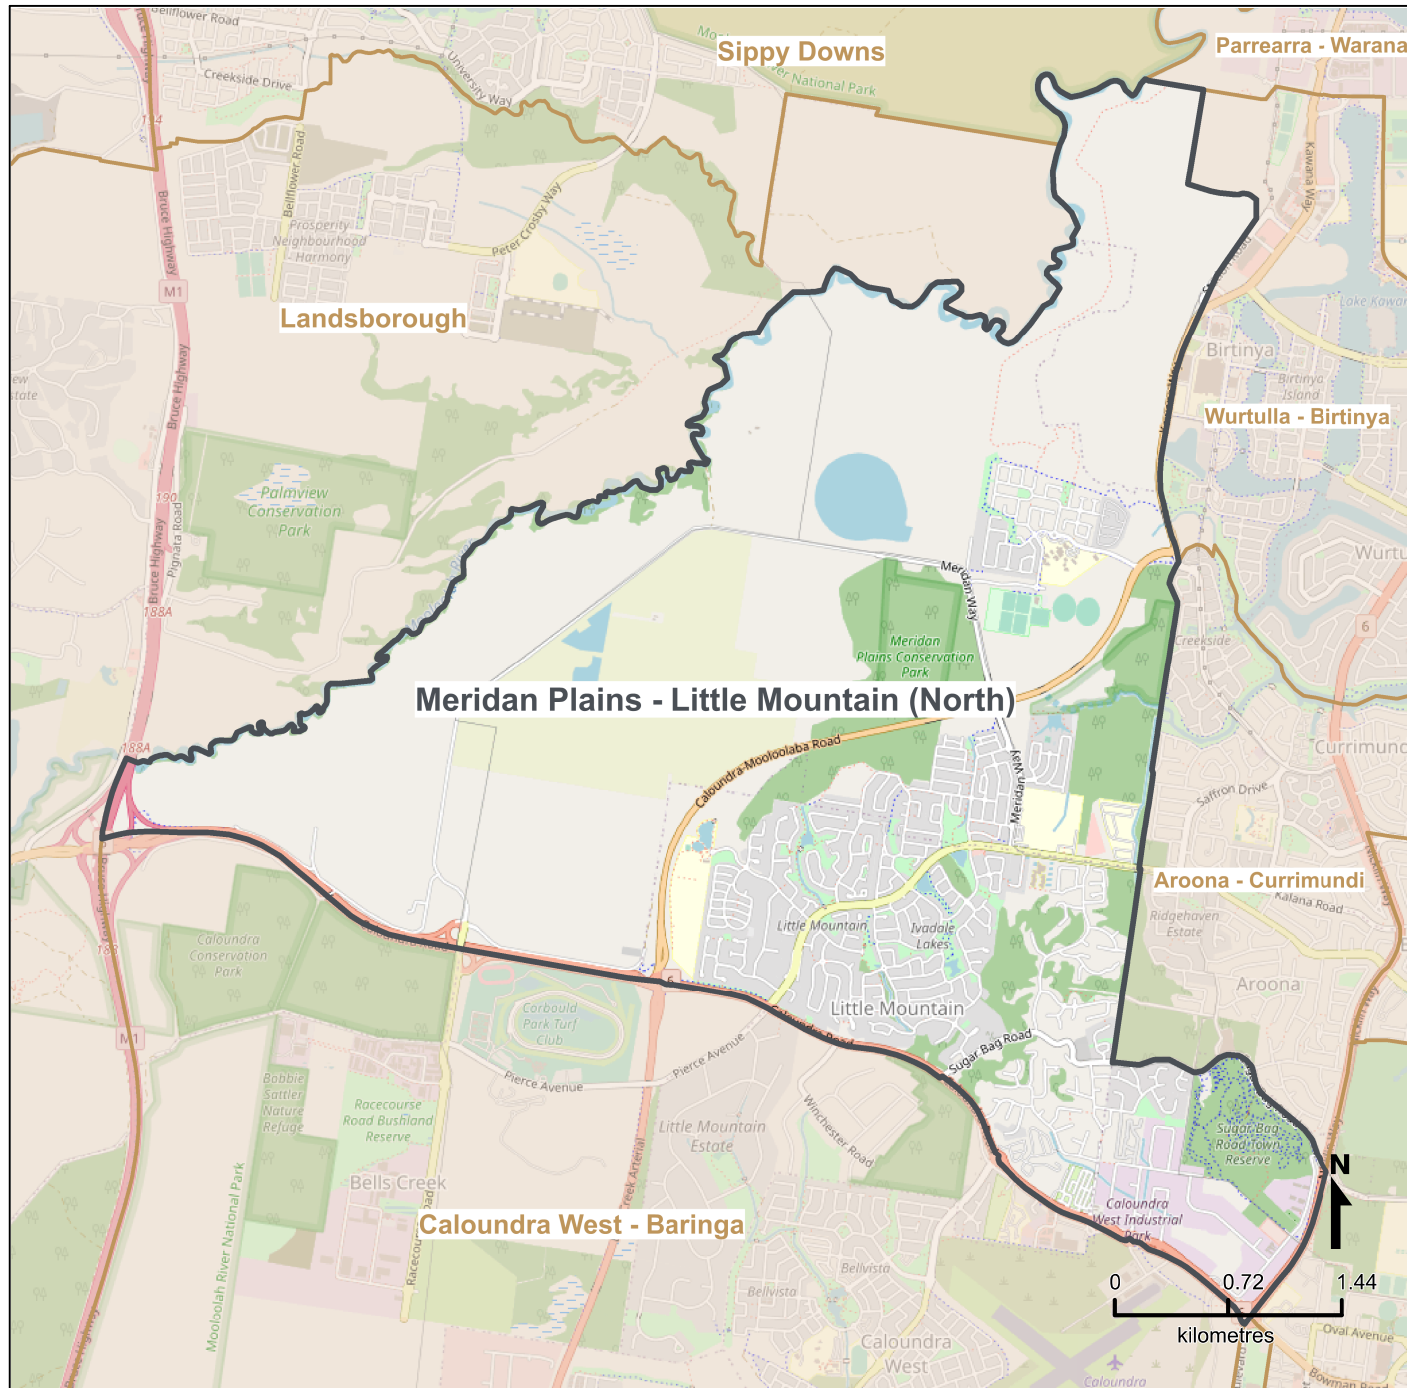

Queensland Statistical Areas, Level 2 (SA2), 2021 - Meridan Plains - Little Mountain (North) (ASGS Code 316021581)

LEGEND

-  Selected SA2
 -  Neighbouring SA2s
- Map features**
-  Main roads
 -  Railways
 -  Parks
 -  Waterways

Map produced by Queensland Government's Office,
Queensland Treasury
<https://www.qgso.qld.gov.au/geographies-maps/maps>

Data sourced from ABS 1270.0.55.001
© OpenStreetMap contributors (<https://openstreetmap.org/>)