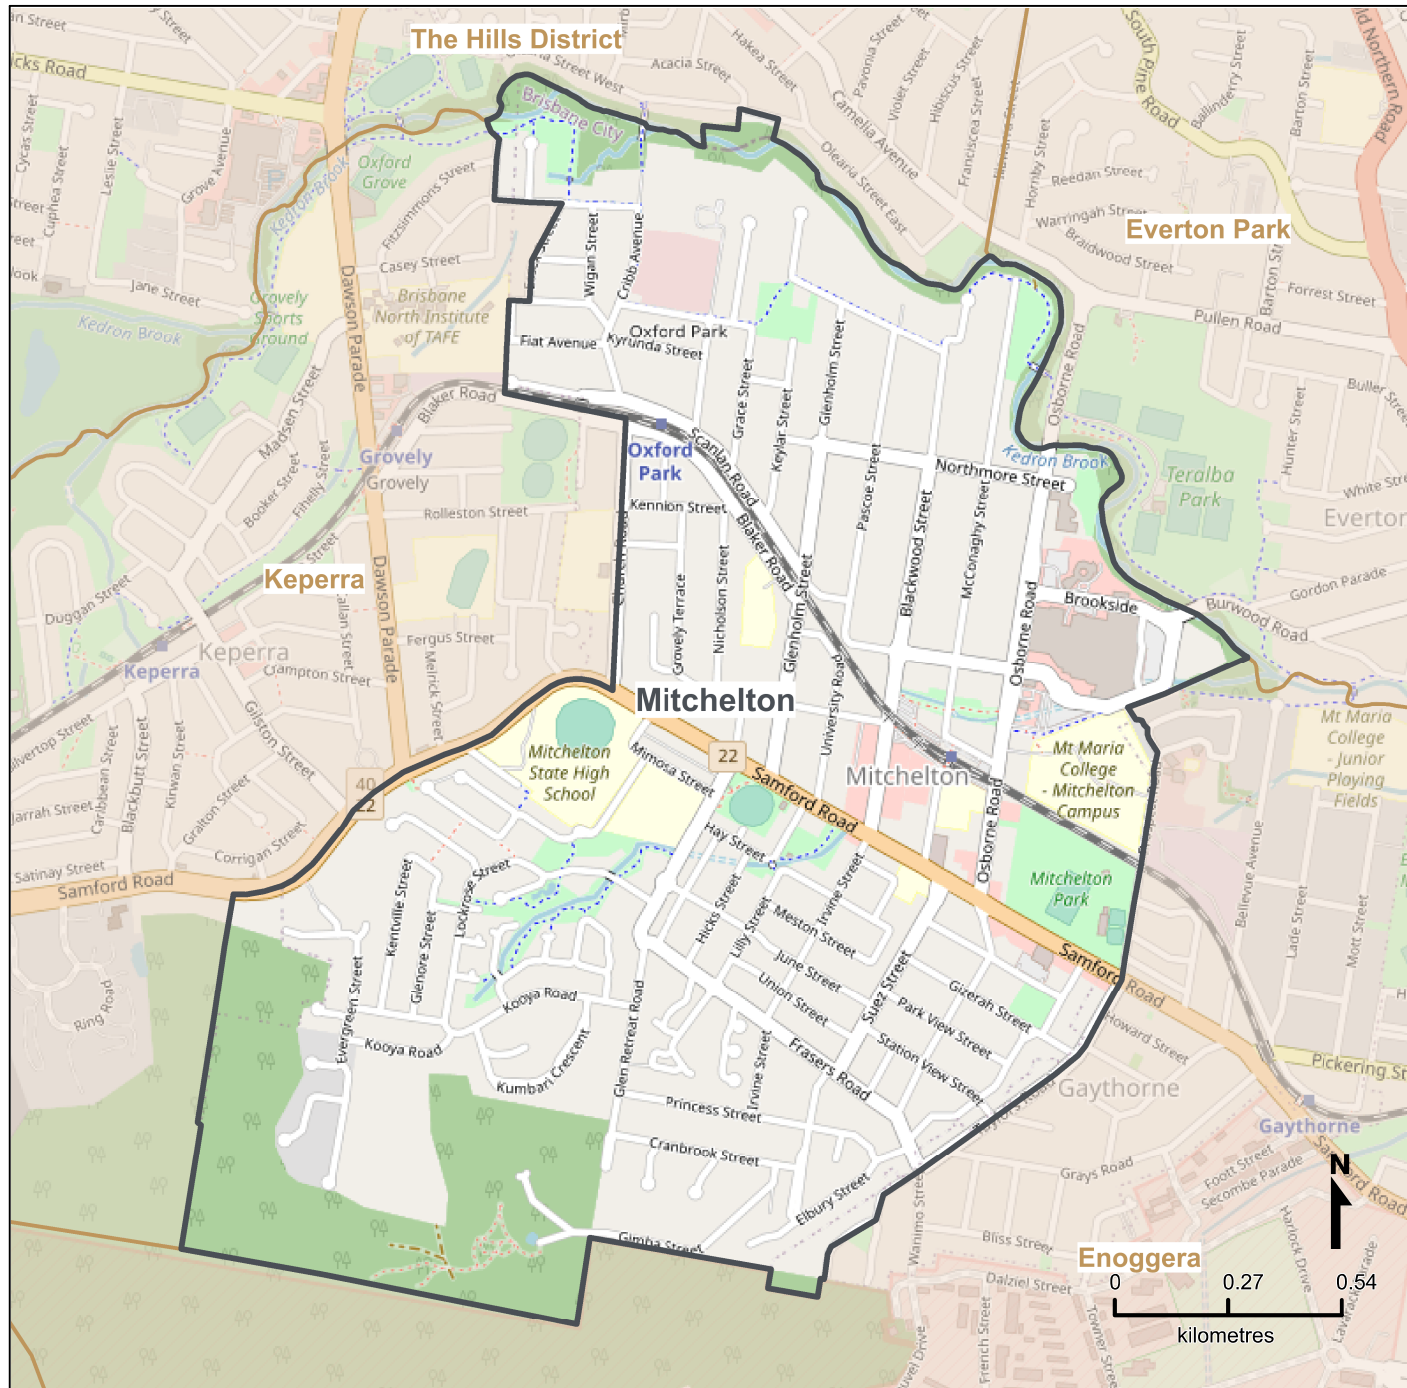

# Queensland Statistical Areas, Level 2 (SA2), 2021 - Mitchelton (ASGS Code 304041101)

Map produced by Queensland Government's Office,  
Queensland Treasury  
<https://www.qgso.qld.gov.au/geographies-maps/maps>

Data sourced from ABS 1270.0.55.001  
© OpenStreetMap contributors (<https://openstreetmap.org/>)

<https://creativecommons.org/licenses/by/4.0>

© The State of Queensland (Queensland Treasury) 2021