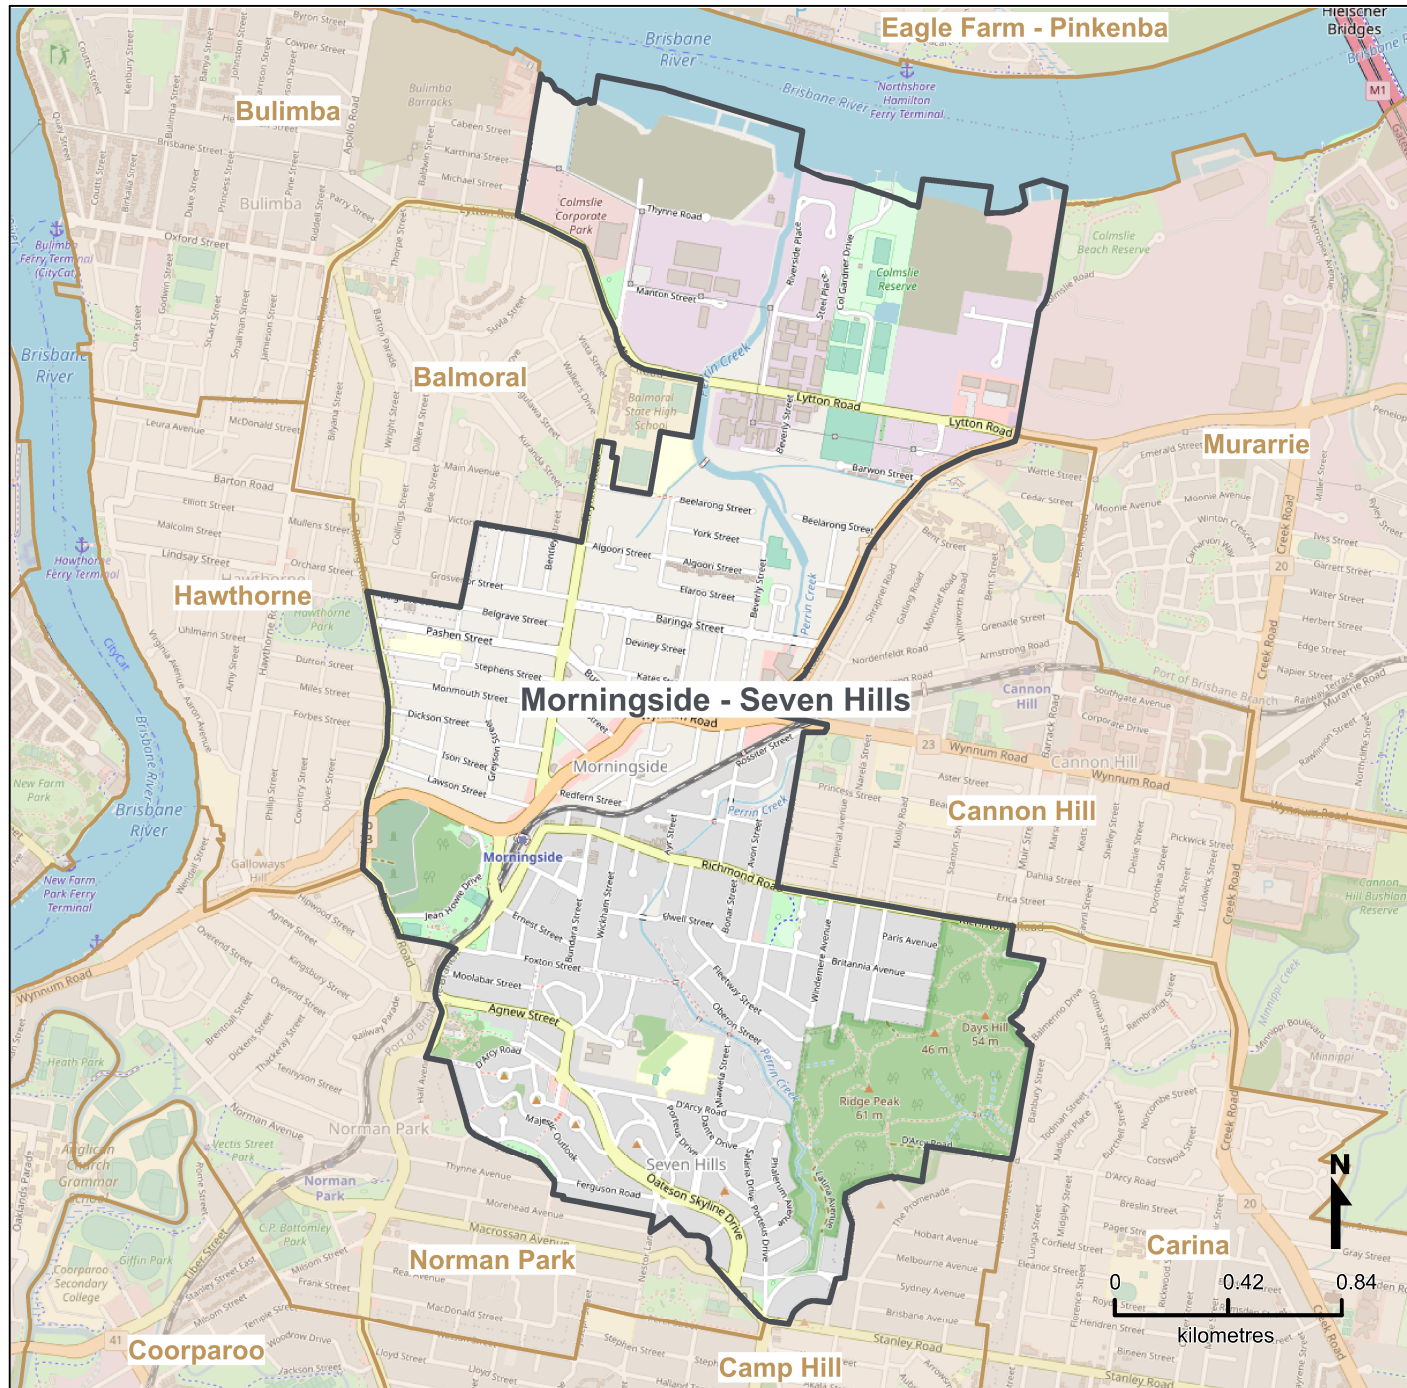

# Queensland Statistical Areas, Level 2 (SA2), 2021 - Morningside - Seven Hills (ASGS Code 305021117)

**LEGEND**

- Selected SA2
- Neighbouring SA2s

**Map features**

- Main roads
- Railways
- Parks
- Waterways

Map produced by Queensland Government's Office,  
Queensland Treasury  
<https://www.qgso.qld.gov.au/geographies-maps/maps>

Data sourced from ABS 1270.0.55.001  
© OpenStreetMap contributors (<https://openstreetmap.org/>)