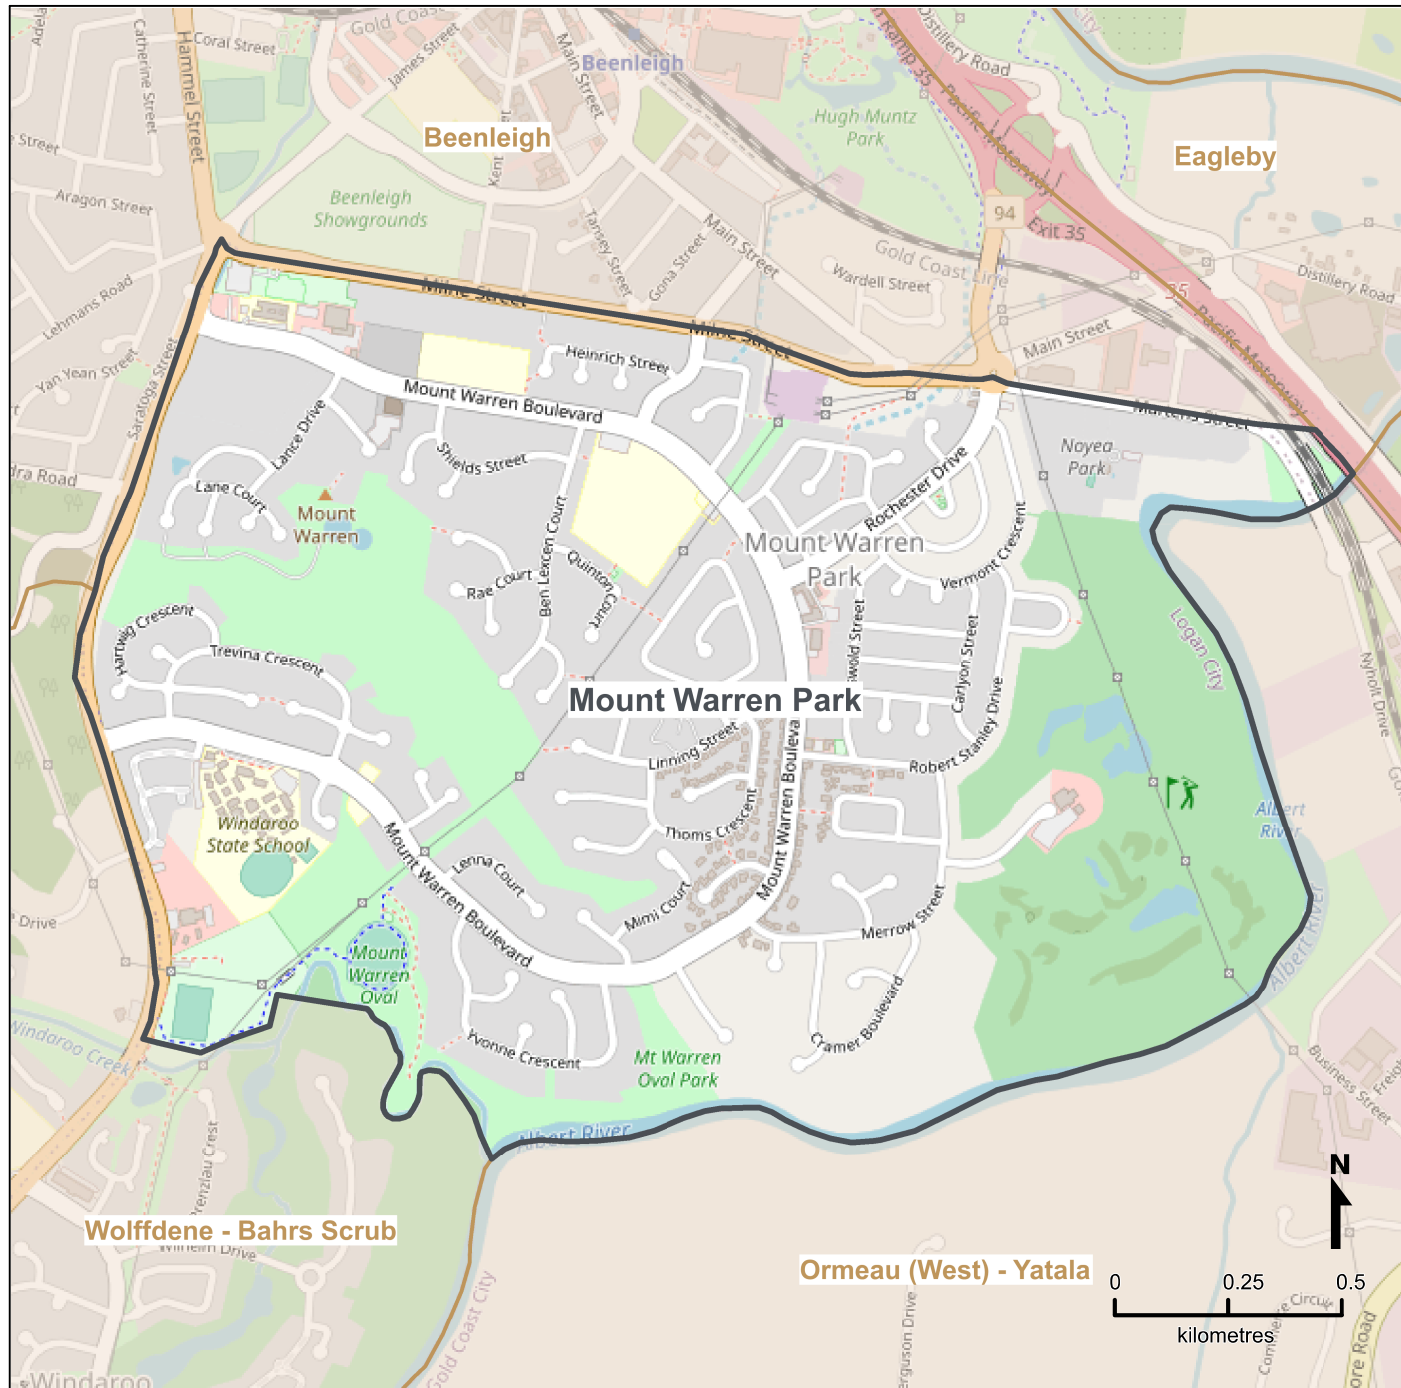

Queensland Statistical Areas, Level 2 (SA2), 2021 - Mount Warren Park (ASGS Code 311021309)

LEGEND

- Selected SA2
- Neighbouring SA2s

Map features

- Main roads
- Railways
- Parks
- Waterways

Map produced by Queensland Government's Office, Queensland Treasury
<https://www.qgso.qld.gov.au/geographies-maps/maps>

Data sourced from ABS 1270.0.55.001
 © OpenStreetMap contributors (<https://openstreetmap.org/>)

<https://creativecommons.org/licenses/by/4.0>

© The State of Queensland (Queensland Treasury) 2021