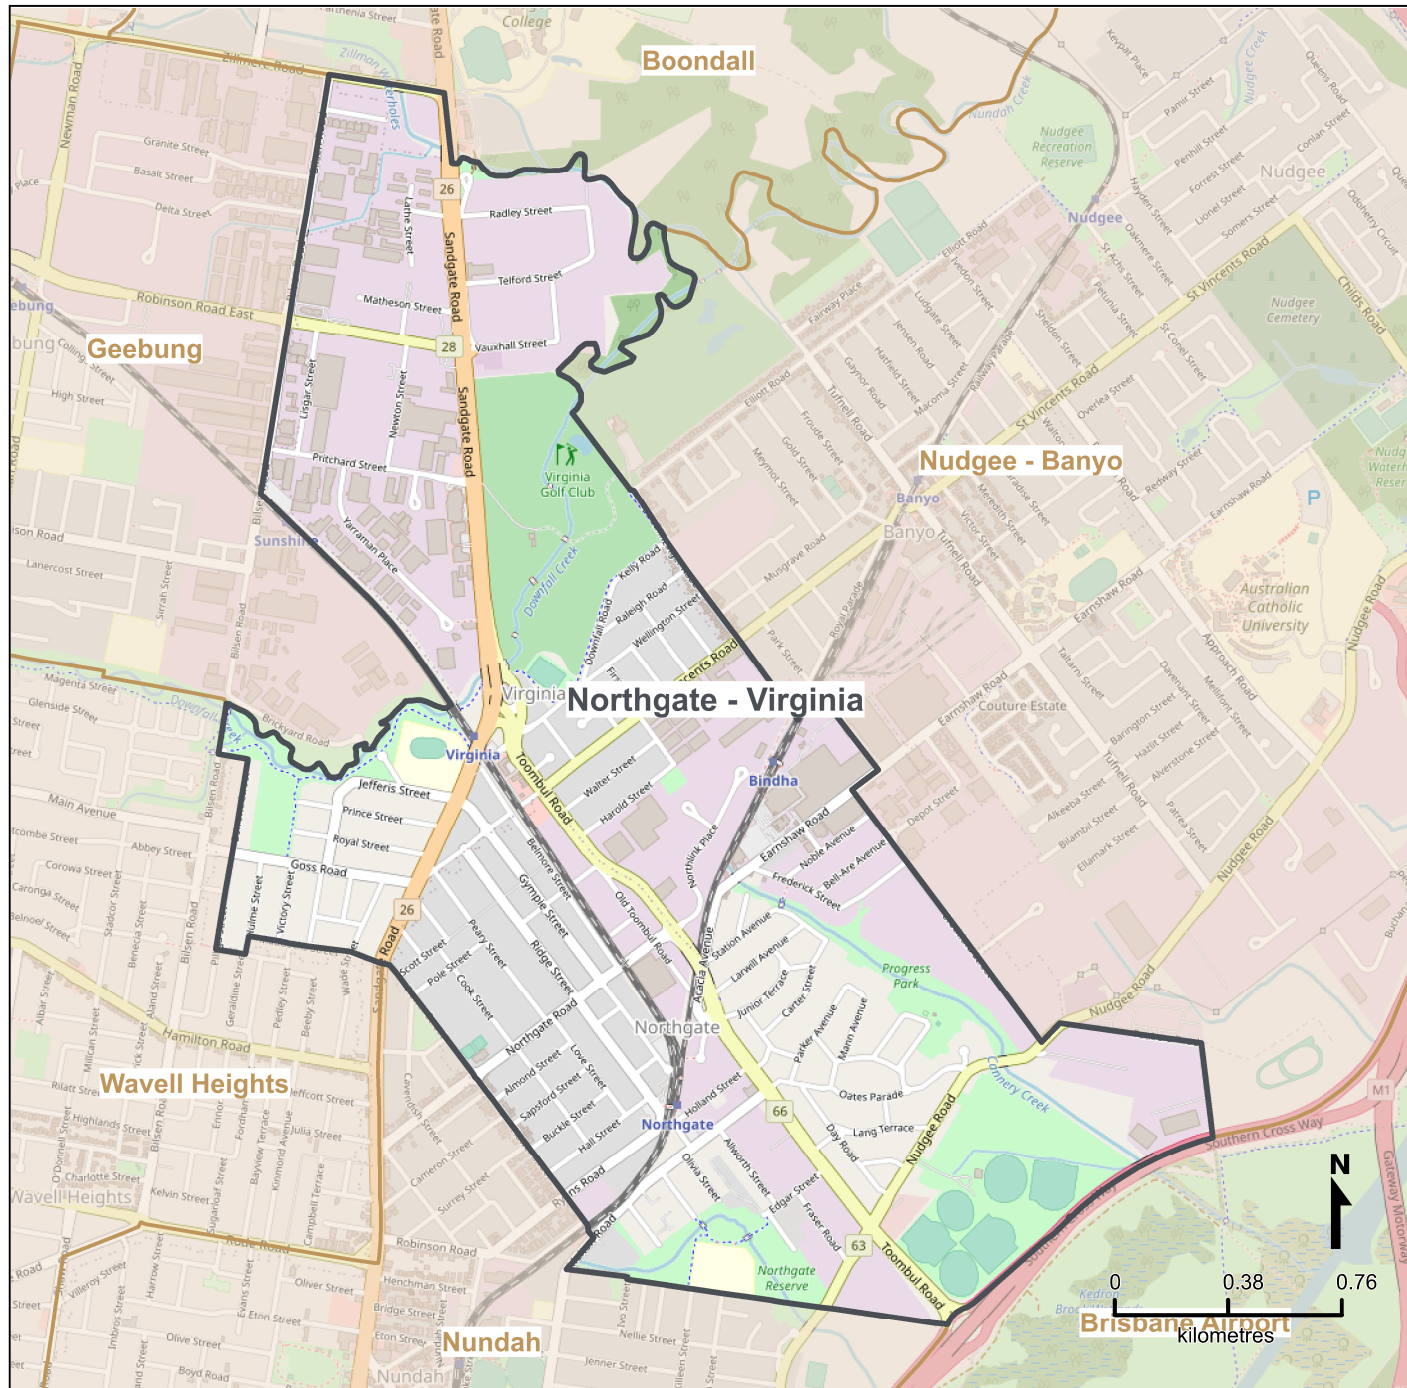

# Queensland Statistical Areas, Level 2 (SA2), 2021 - Northgate - Virginia (ASGS Code 302031038)

## LEGEND

- Selected SA2
  - Neighbouring SA2s
- Map features**
- Main roads
  - Parks
  - Railways
  - Waterways

Map produced by Queensland Government's Office,  
Queensland Treasury  
<https://www.qgso.qld.gov.au/geographies-maps/maps>

Data sourced from ABS 1270.0.55.001  
© OpenStreetMap contributors (<https://openstreetmap.org/>)

<https://creativecommons.org/licenses/by/4.0>

© The State of Queensland (Queensland Treasury) 2021