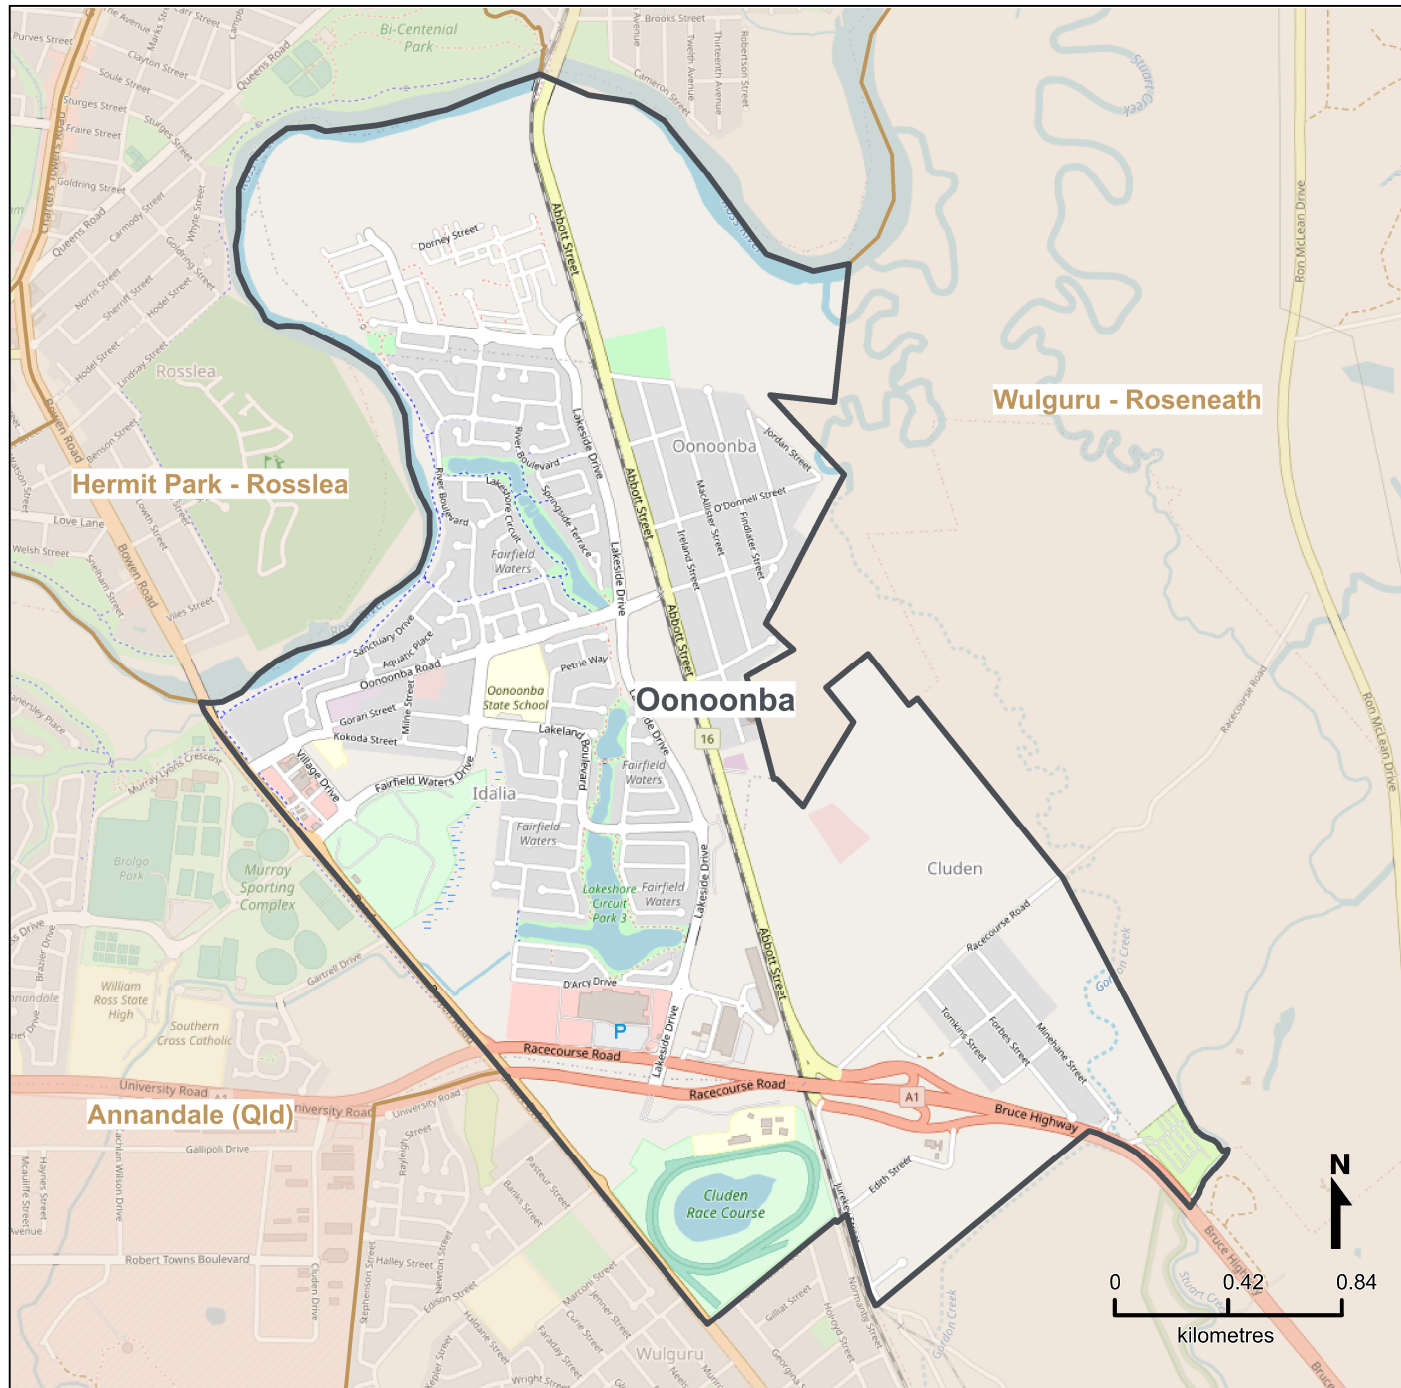

Queensland Statistical Areas, Level 2 (SA2), 2021 - Oonoonba (ASGS Code 318021487)

Map produced by Queensland Government's Office, Queensland Treasury
<https://www.qgso.qld.gov.au/geographies-maps/maps>

Data sourced from ABS 1270.0.55.001
 © OpenStreetMap contributors (<https://openstreetmap.org/>)

<https://creativecommons.org/licenses/by/4.0>

© The State of Queensland (Queensland Treasury) 2021