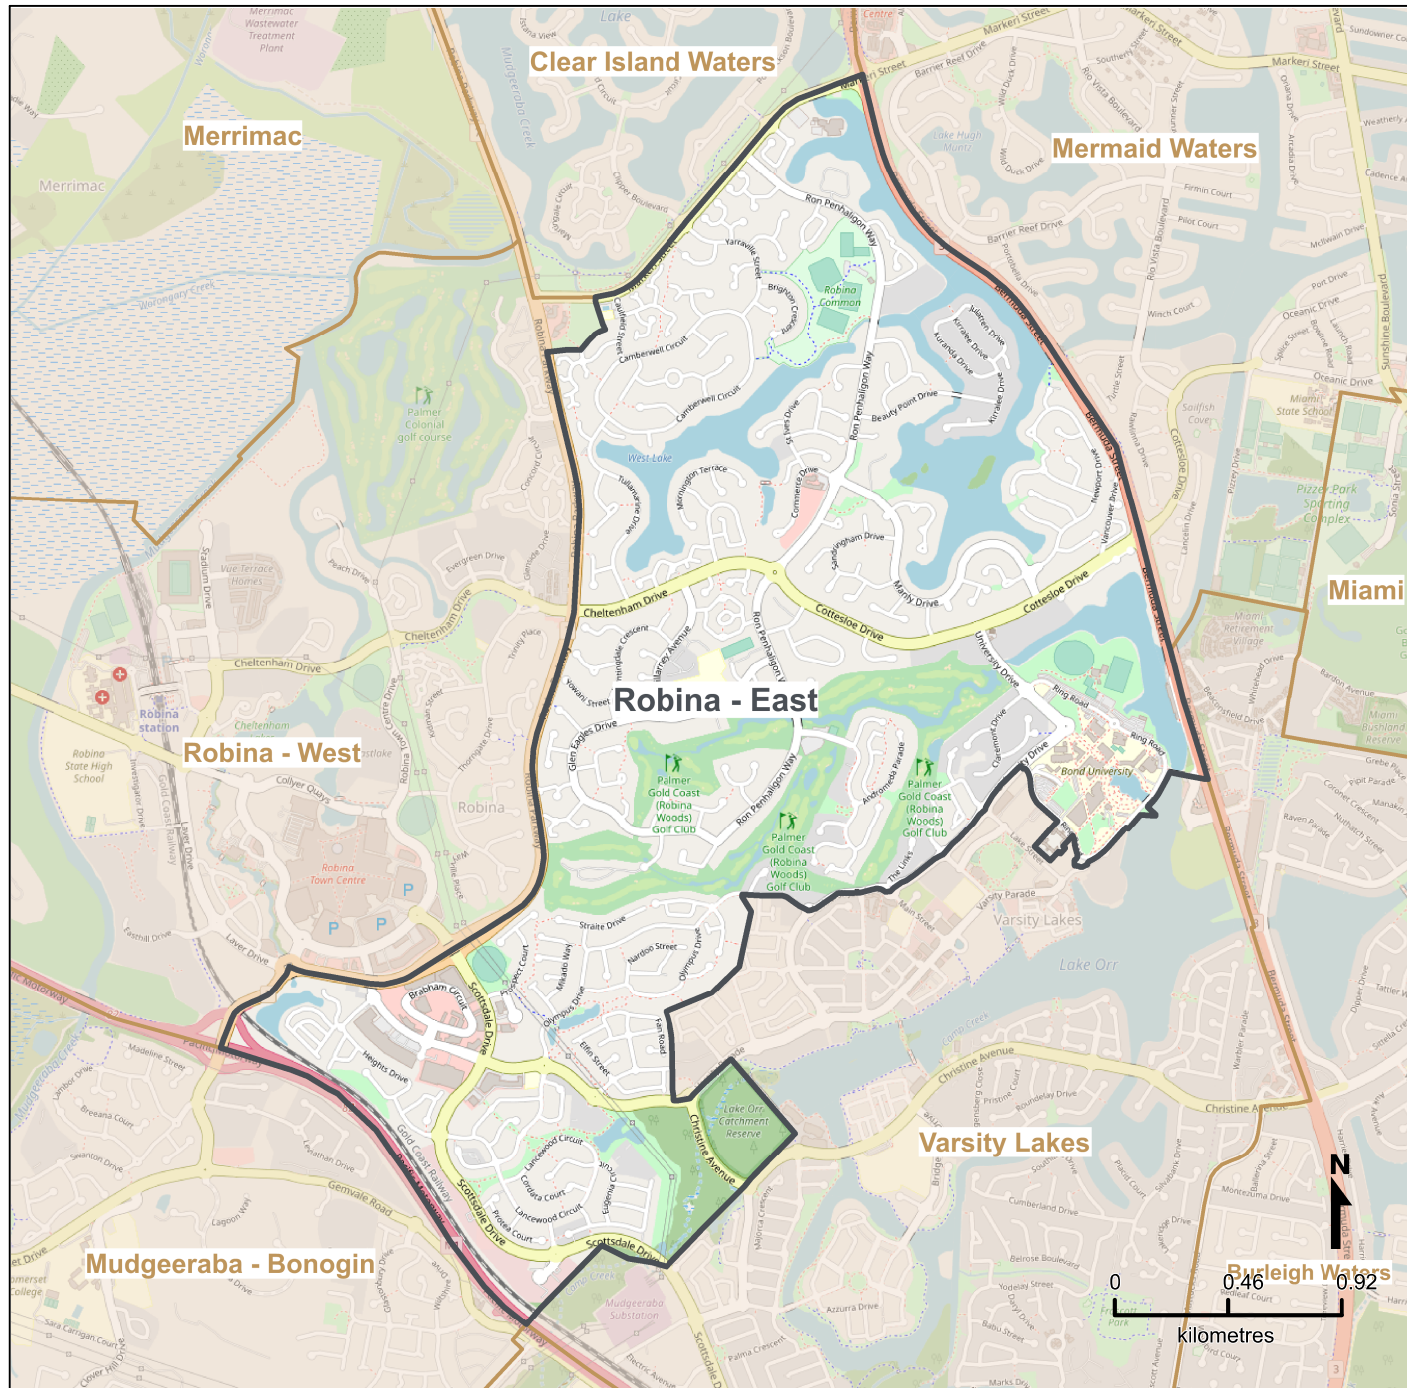

# Queensland Statistical Areas, Level 2 (SA2), 2021 - Robina - East (ASGS Code 309081559)

Map produced by Queensland Government's Office,  
Queensland Treasury  
<https://www.qgso.qld.gov.au/geographies-maps/maps>

Data sourced from ABS 1270.0.55.001  
© OpenStreetMap contributors (<https://openstreetmap.org/>)

<https://creativecommons.org/licenses/by/4.0>

© The State of Queensland (Queensland Treasury) 2021