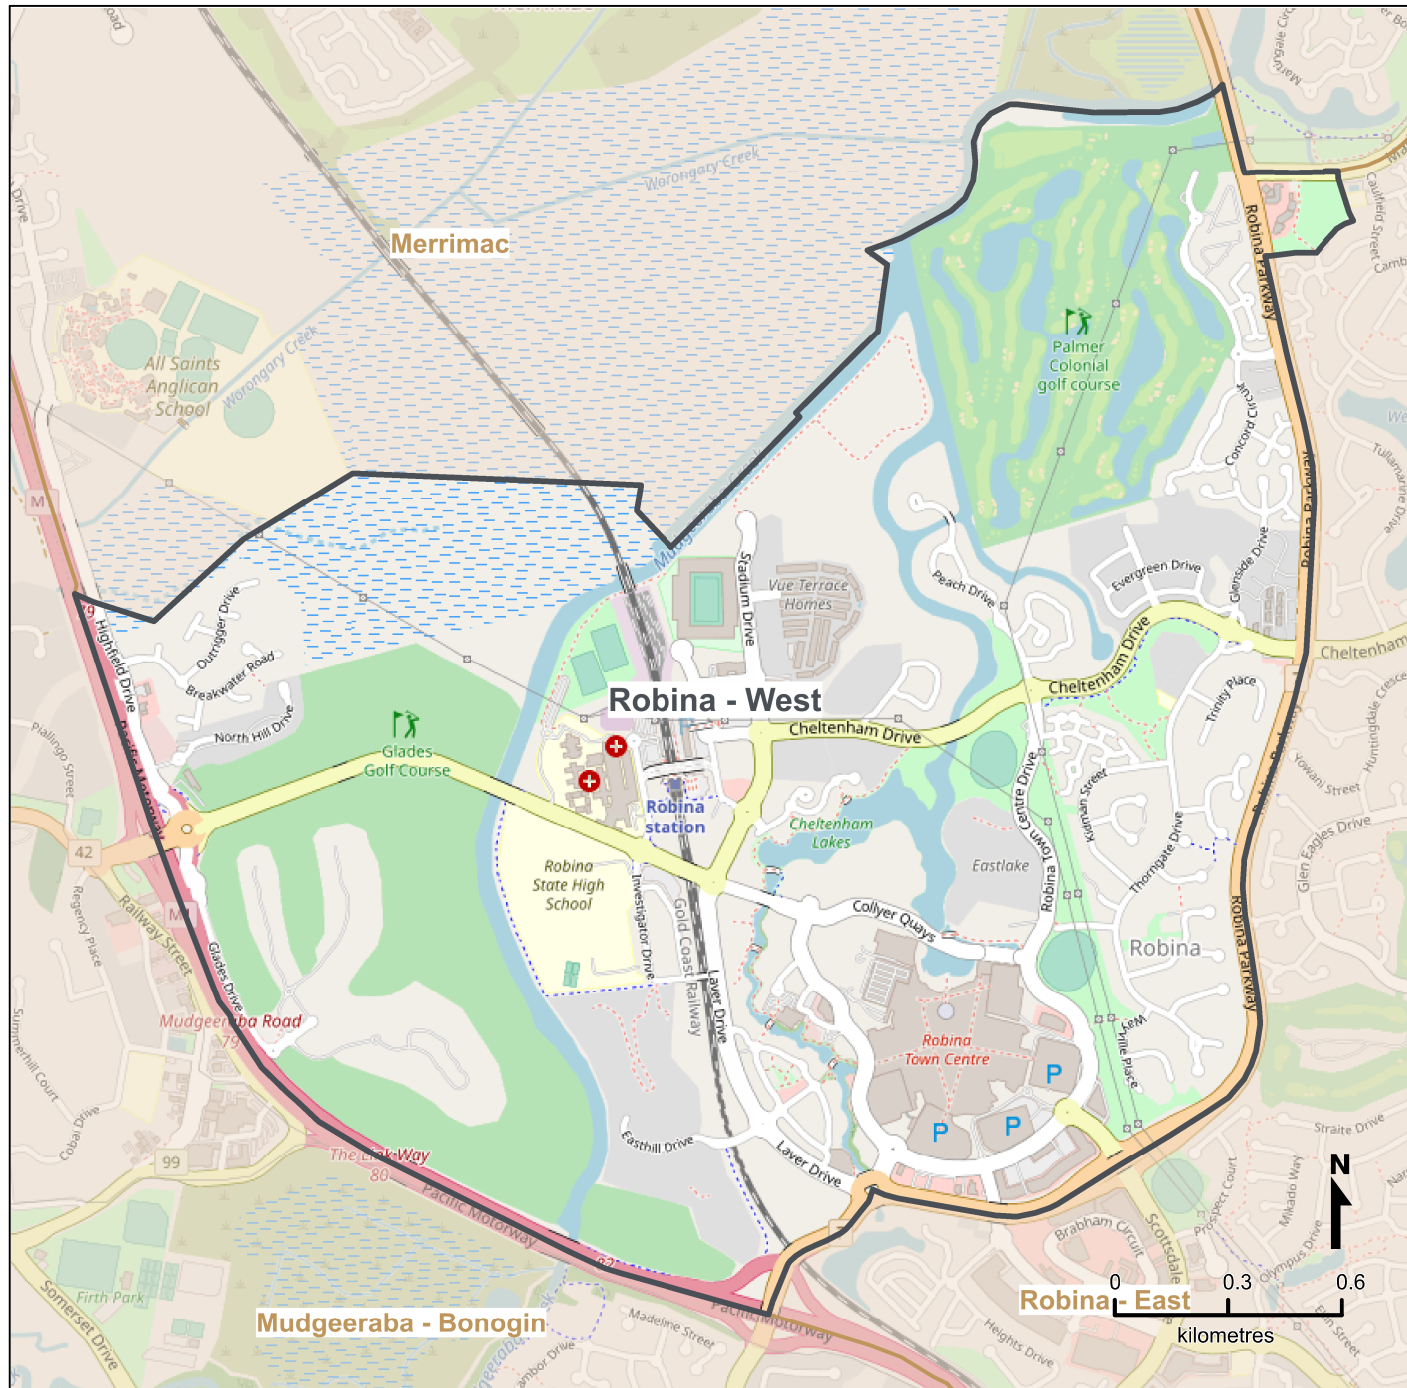

Queensland Statistical Areas, Level 2 (SA2), 2021 - Robina - West (ASGS Code 309081560)

LEGEND

- Selected SA2
- Neighbouring SA2s

Map features

- Main roads
- Railways
- Parks
- Waterways

Map produced by Queensland Government's Office, Queensland Treasury
<https://www.qgso.qld.gov.au/geographies-maps/maps>

Data sourced from ABS 1270.0.55.001
 © OpenStreetMap contributors (<https://openstreetmap.org/>)

<https://creativecommons.org/licenses/by/4.0>

© The State of Queensland (Queensland Treasury) 2021