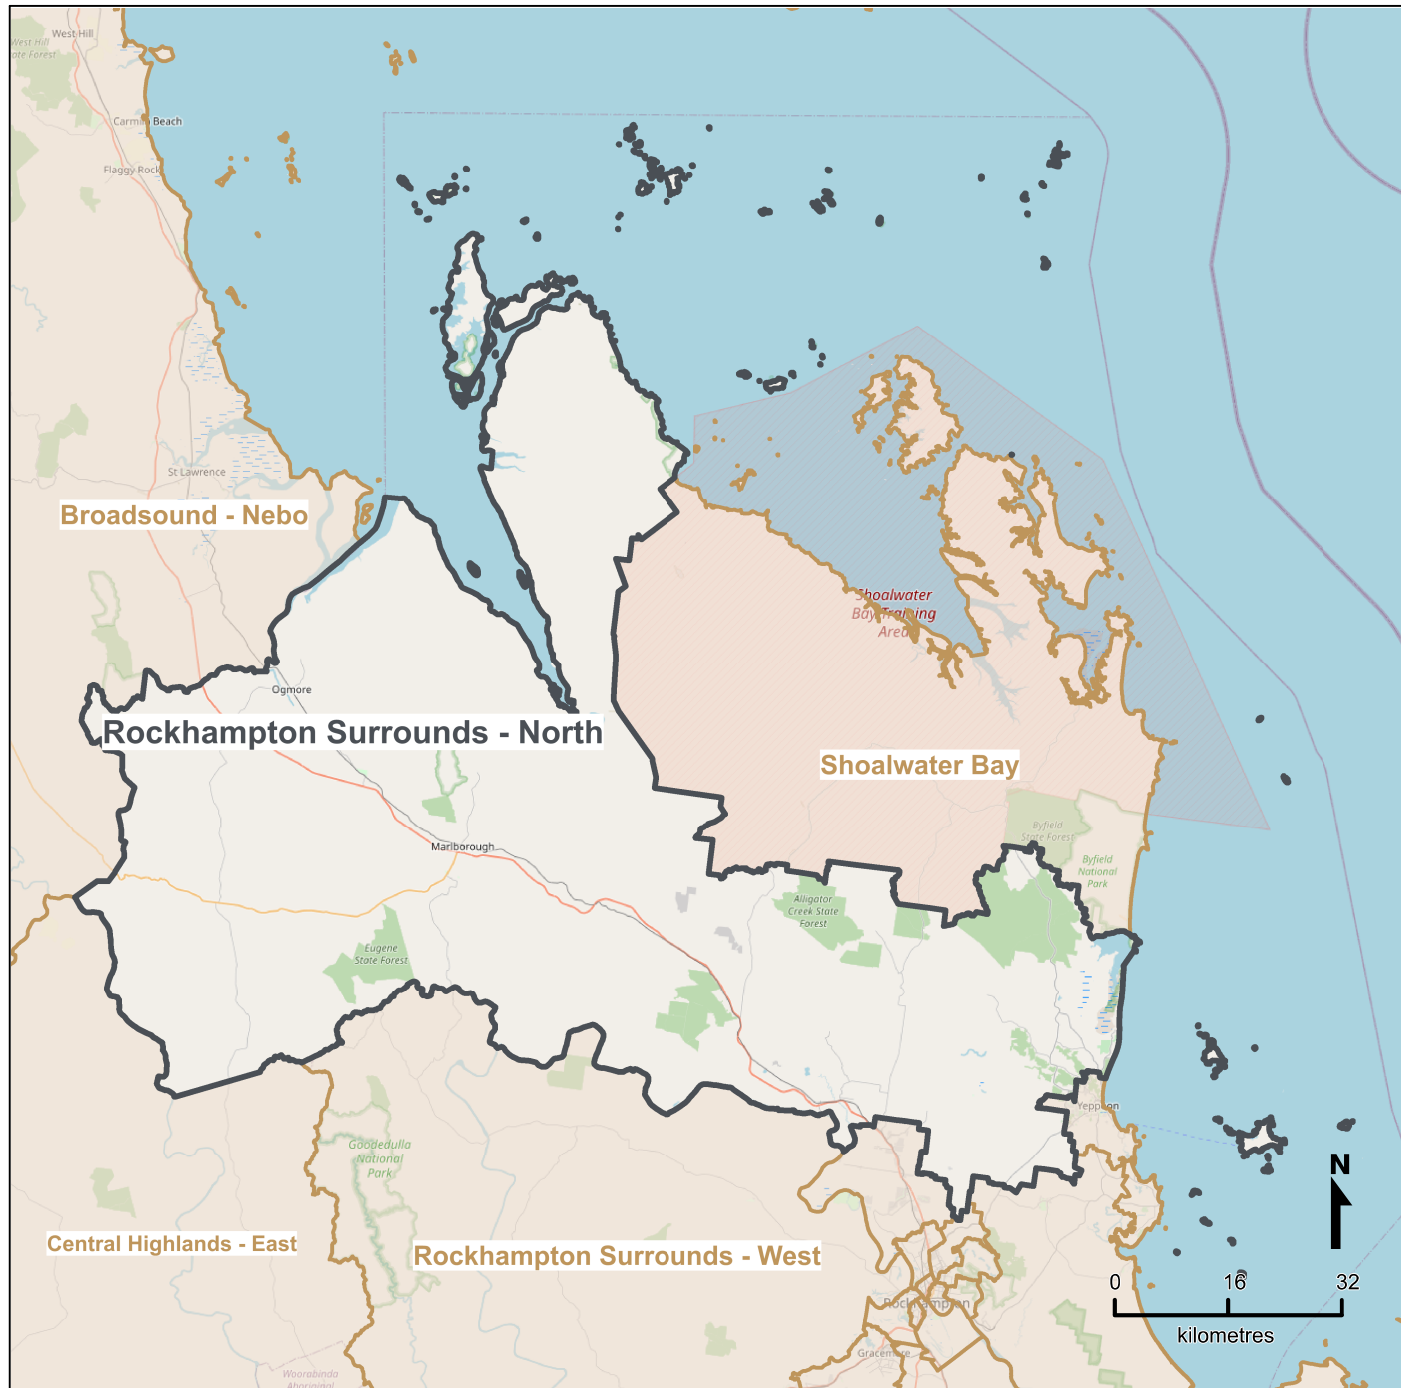

# Queensland Statistical Areas, Level 2 (SA2), 2021 - Rockhampton Surrounds - North (ASGS Code 308031219)

Map produced by Queensland Government's Office,  
Queensland Treasury  
<https://www.qgso.qld.gov.au/geographies-maps/maps>

Data sourced from ABS 1270.0.55.001  
© OpenStreetMap contributors (<https://openstreetmap.org/>)

<https://creativecommons.org/licenses/by/4.0>

© The State of Queensland (Queensland Treasury) 2021