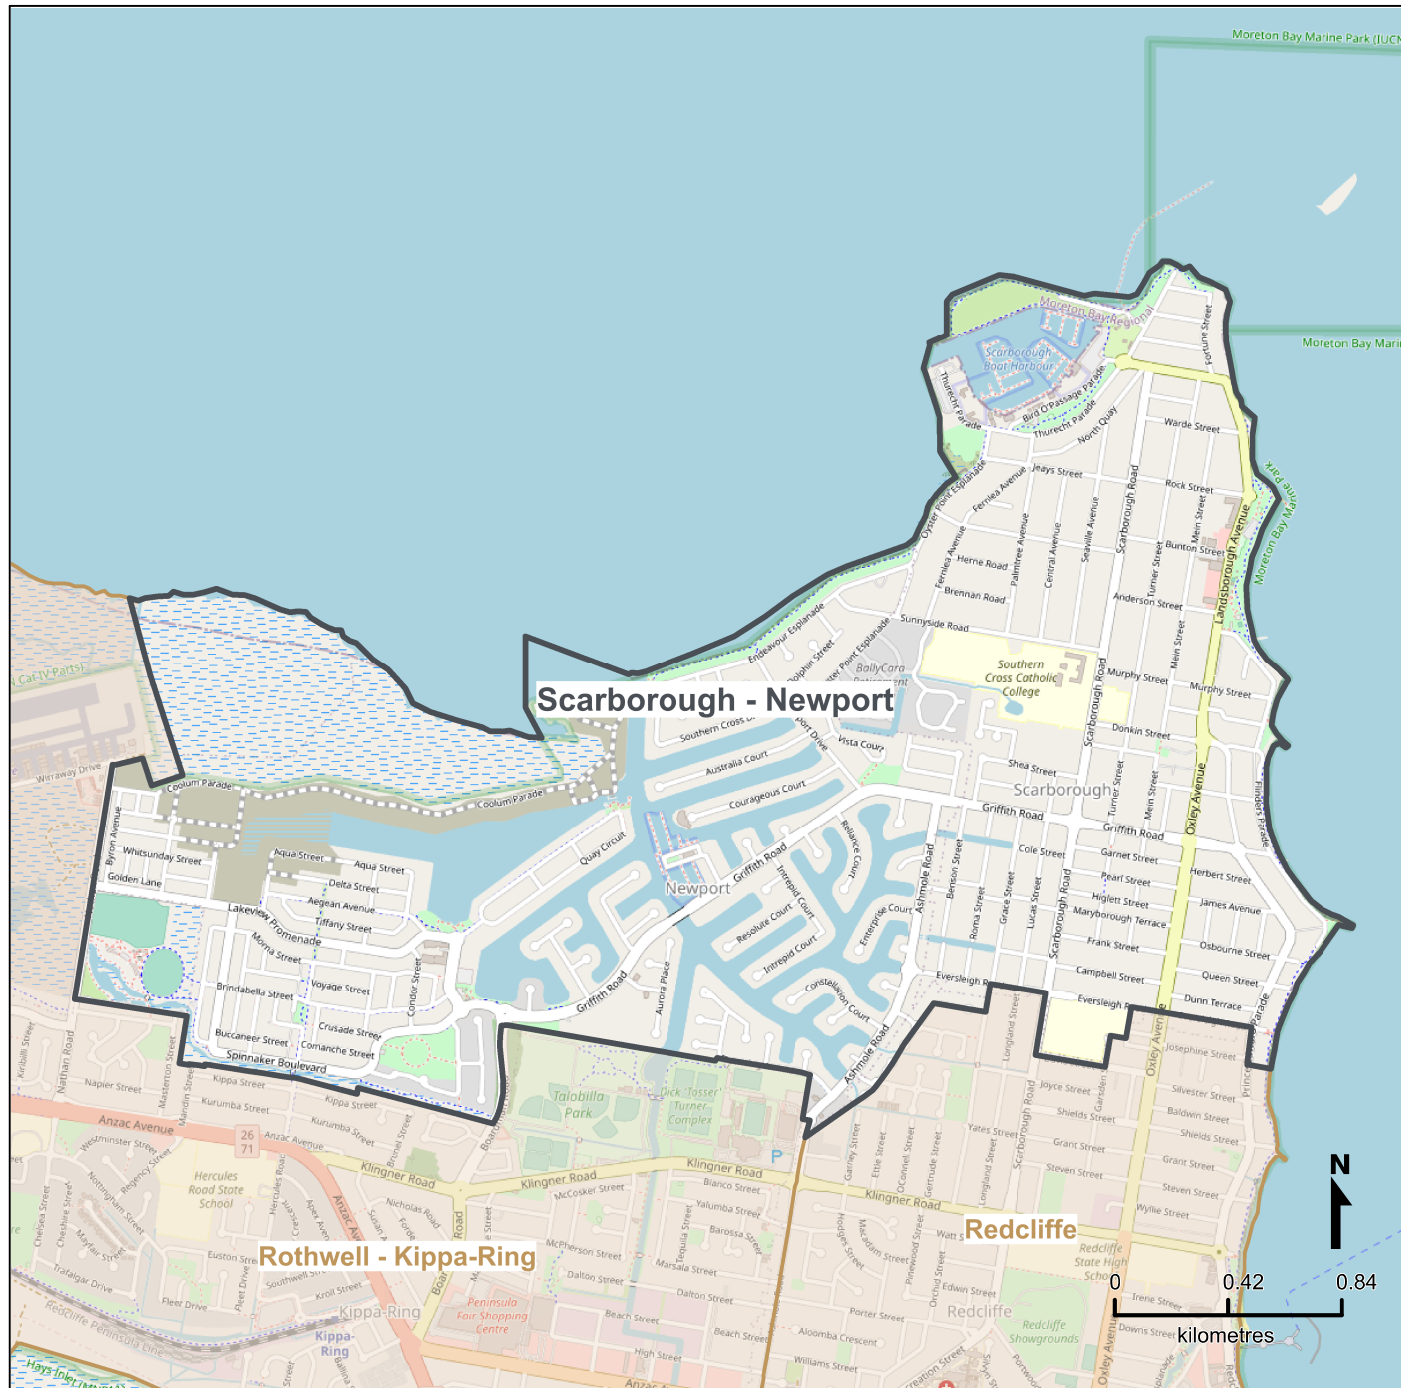

Queensland Statistical Areas, Level 2 (SA2), 2021 - Scarborough - Newport (ASGS Code 313051575)

Map produced by Queensland Government's Office, Queensland Treasury
<https://www.qgso.qld.gov.au/geographies-maps/maps>

Data sourced from ABS 1270.0.55.001
 © OpenStreetMap contributors (<https://openstreetmap.org/>)

<https://creativecommons.org/licenses/by/4.0>

© The State of Queensland (Queensland Treasury) 2021