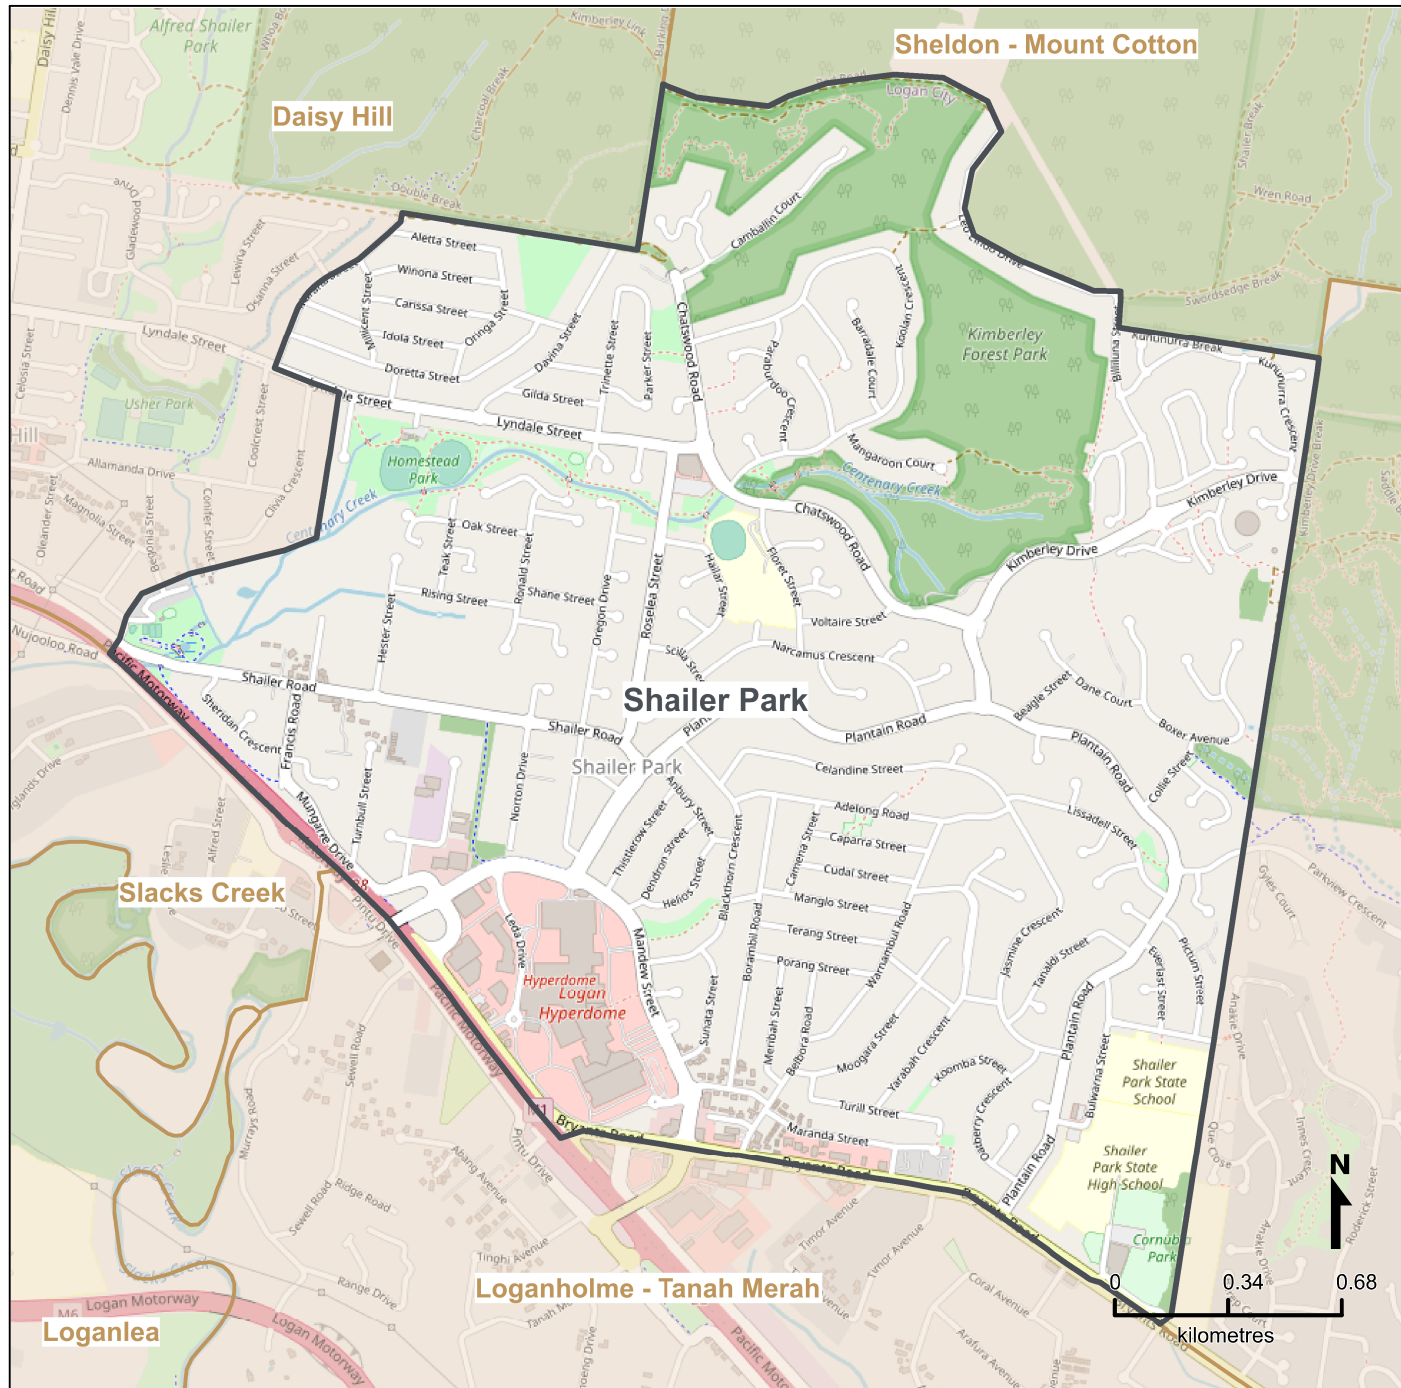

Queensland Statistical Areas, Level 2 (SA2), 2021 - Shailer Park (ASGS Code 311051327)

LEGEND

- Selected SA2
- Neighbouring SA2s

Map features

- Main roads
- Railways
- Parks
- Waterways

Map produced by Queensland Government's Office,
Queensland Treasury
<https://www.qgso.qld.gov.au/geographies-maps/maps>

Data sourced from ABS 1270.0.55.001
© OpenStreetMap contributors (<https://openstreetmap.org/>)

<https://creativecommons.org/licenses/by/4.0>

© The State of Queensland (Queensland Treasury) 2021