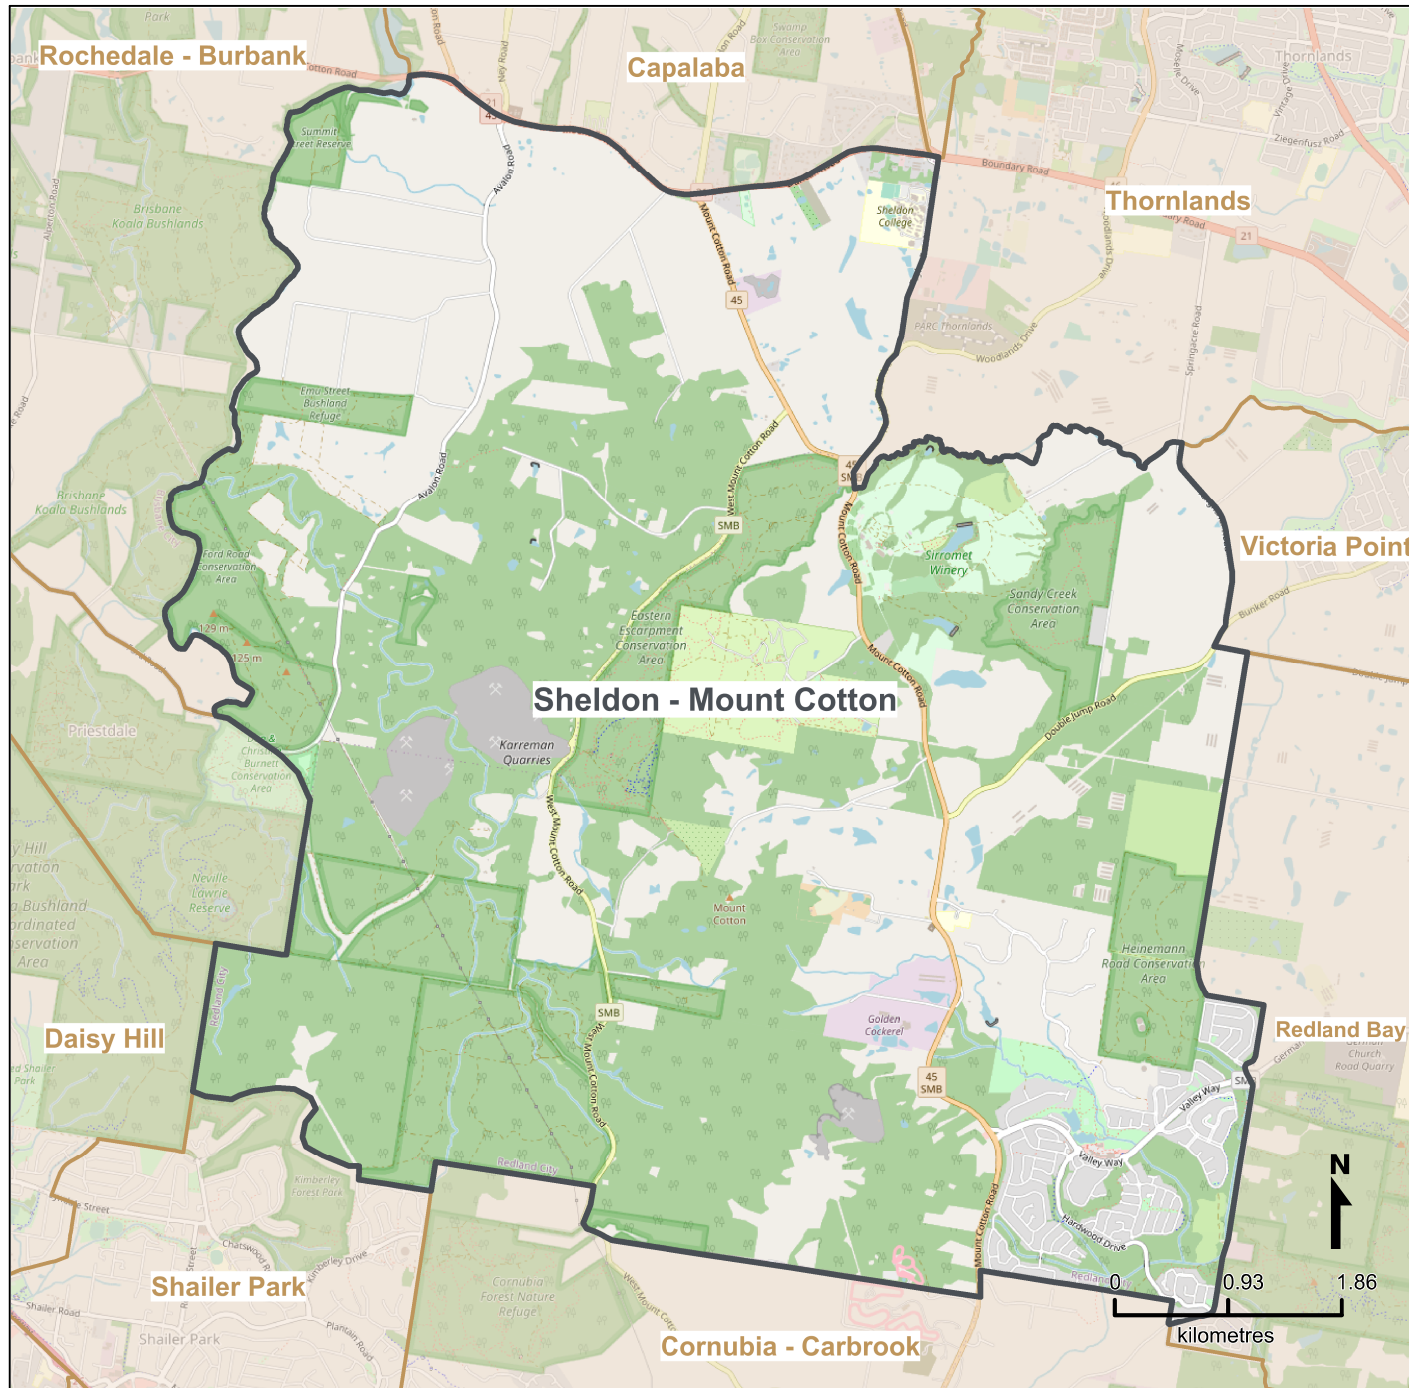

Queensland Statistical Areas, Level 2 (SA2), 2021 - Sheldon - Mount Cotton (ASGS Code 301021011)

LEGEND

- Selected SA2
 - Neighbouring SA2s
- Map features**
- Main roads
 - Parks
 - Railways
 - Waterways

Map produced by Queensland Government's Office,
Queensland Treasury
<https://www.qgso.qld.gov.au/geographies-maps/maps>

Data sourced from ABS 1270.0.55.001
© OpenStreetMap contributors (<https://openstreetmap.org/>)