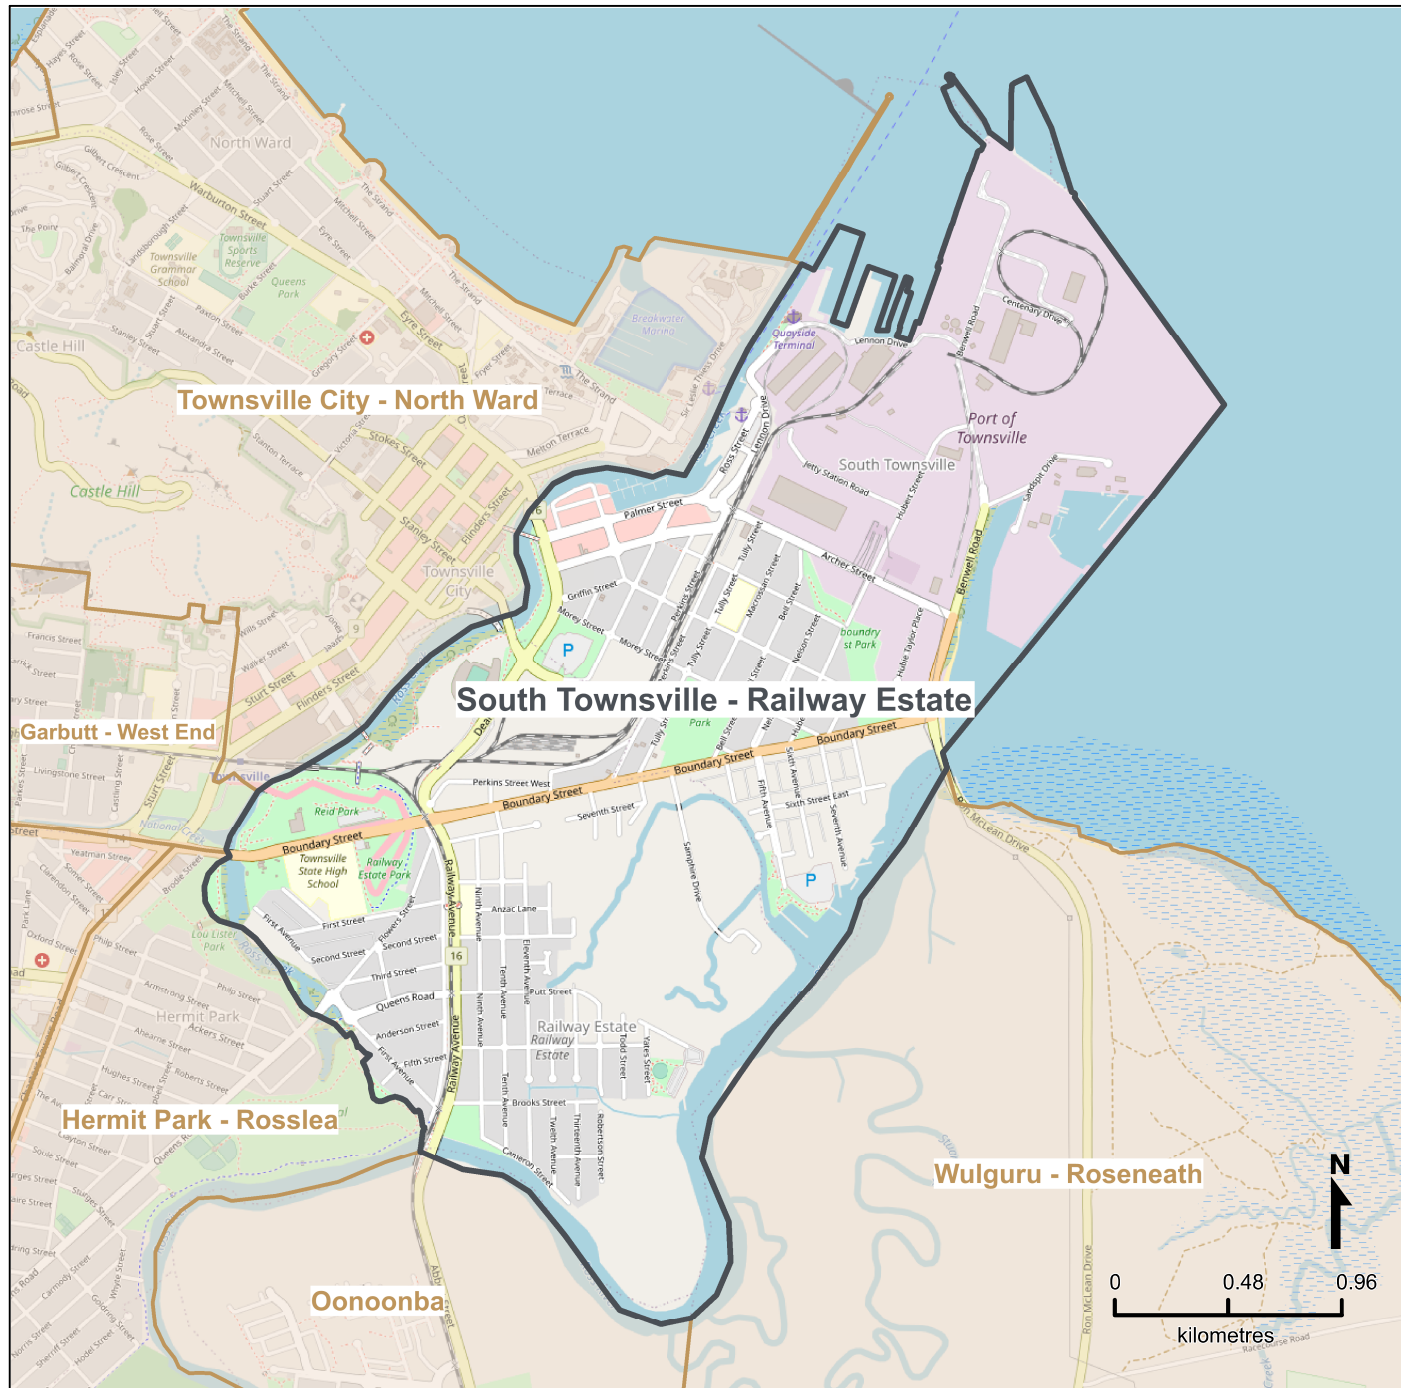

Queensland Statistical Areas, Level 2 (SA2), 2021 - South Townsville - Railway Estate (ASGS Code 318021488)

Map produced by Queensland Government's Office,
Queensland Treasury
<https://www.qgso.qld.gov.au/geographies-maps/maps>

Data sourced from ABS 1270.0.55.001
© OpenStreetMap contributors (<https://openstreetmap.org/>)

<https://creativecommons.org/licenses/by/4.0>

© The State of Queensland (Queensland Treasury) 2021