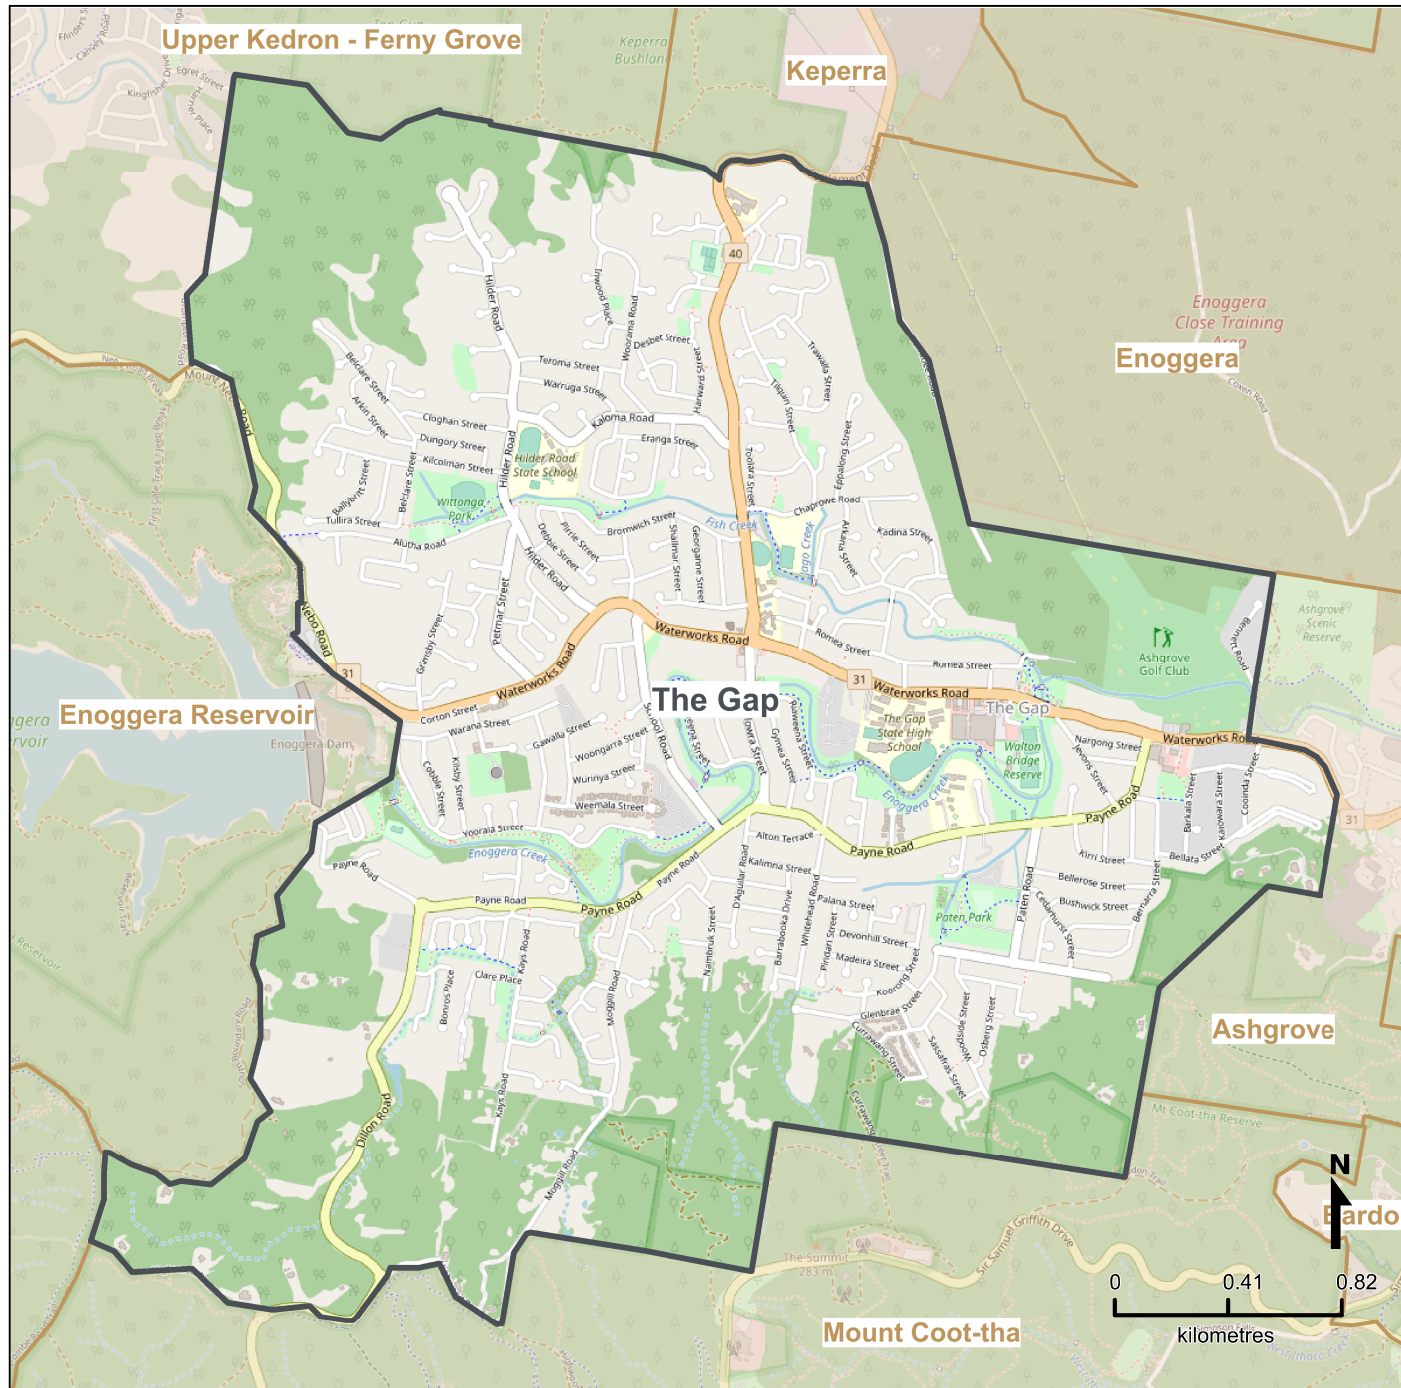

# Queensland Statistical Areas, Level 2 (SA2), 2021 - The Gap (ASGS Code 304041103)

Map produced by Queensland Government's Office,  
Queensland Treasury  
<https://www.qgso.qld.gov.au/geographies-maps/maps>

Data sourced from ABS 1270.0.55.001  
© OpenStreetMap contributors (<https://openstreetmap.org/>)

<https://creativecommons.org/licenses/by/4.0>

© The State of Queensland (Queensland Treasury) 2021