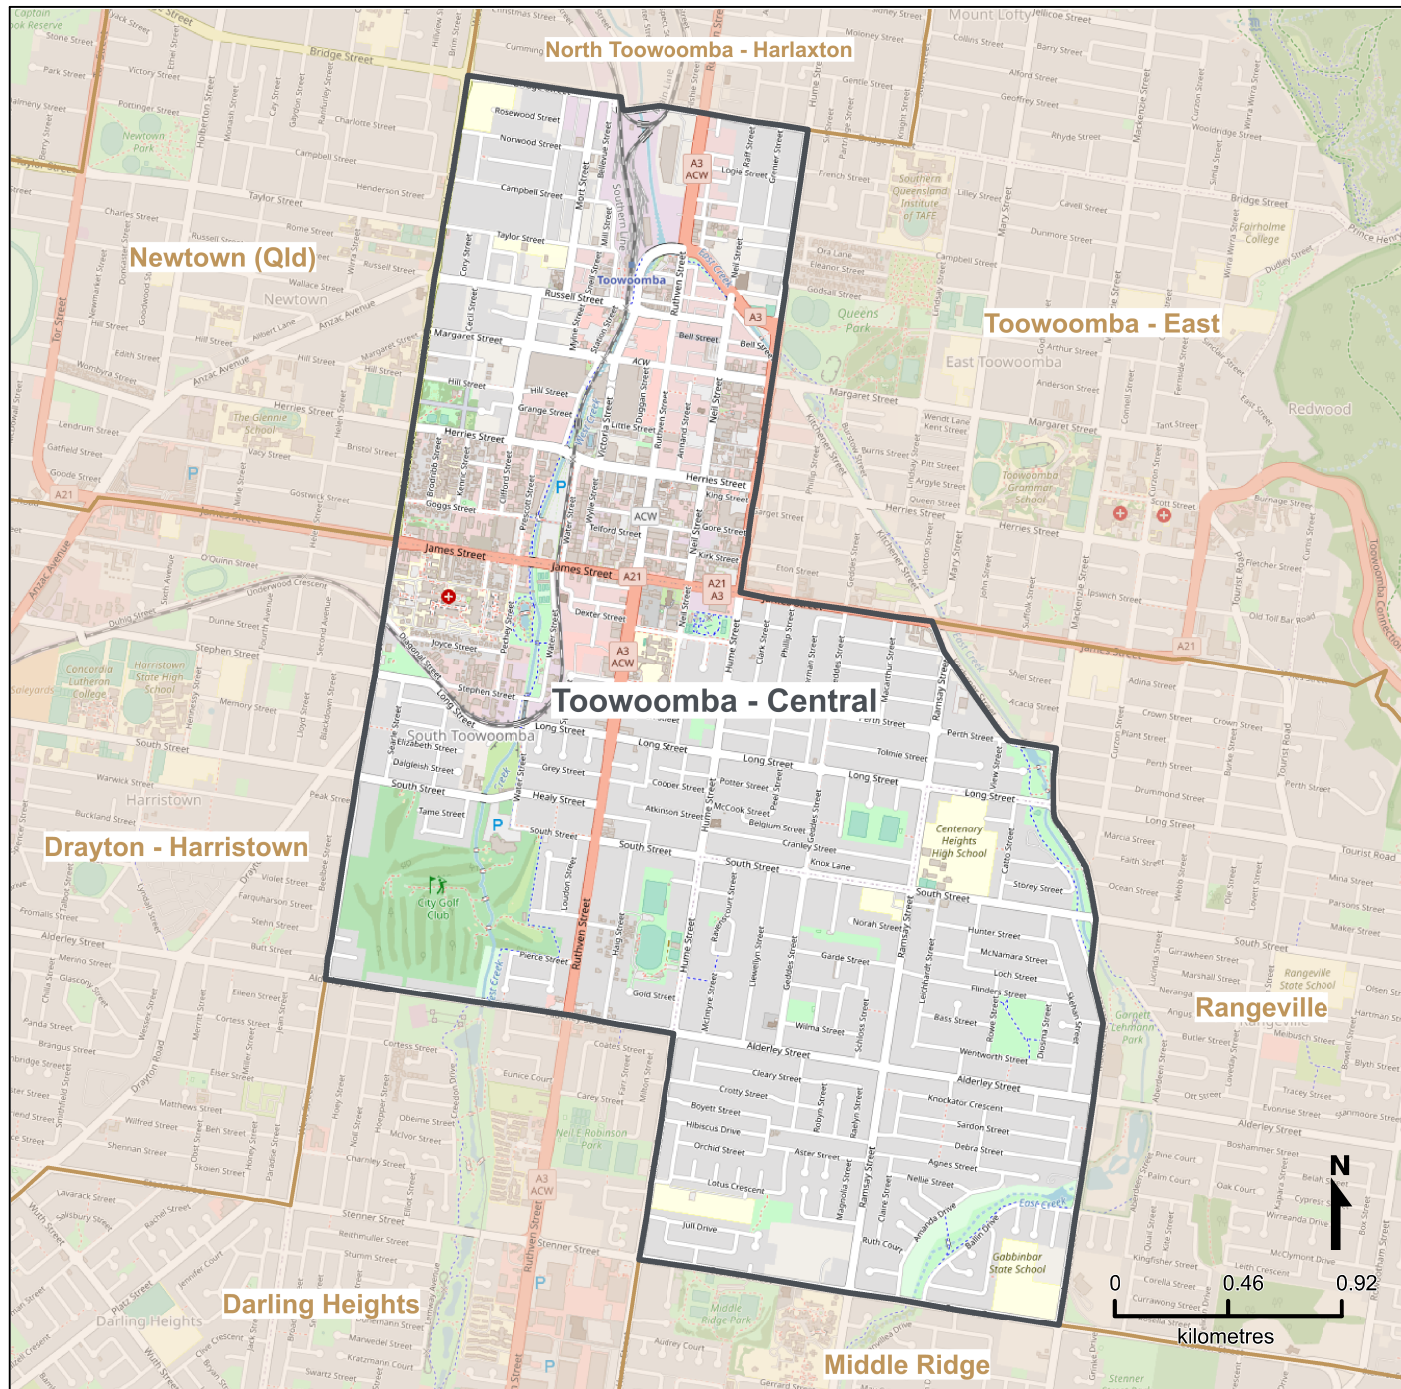

Queensland Statistical Areas, Level 2 (SA2), 2021 - Toowoomba - Central (ASGS Code 317011456)

LEGEND

- Selected SA2
- Neighbouring SA2s
- Map features**
- Main roads
- Railways
- Parks
- Waterways

Map produced by Queensland Government's Office,
Queensland Treasury
<https://www.qgso.qld.gov.au/geographies-maps/maps>

Data sourced from ABS 1270.0.55.001
© OpenStreetMap contributors (<https://openstreetmap.org/>)

<https://creativecommons.org/licenses/by/4.0>

© The State of Queensland (Queensland Treasury) 2021