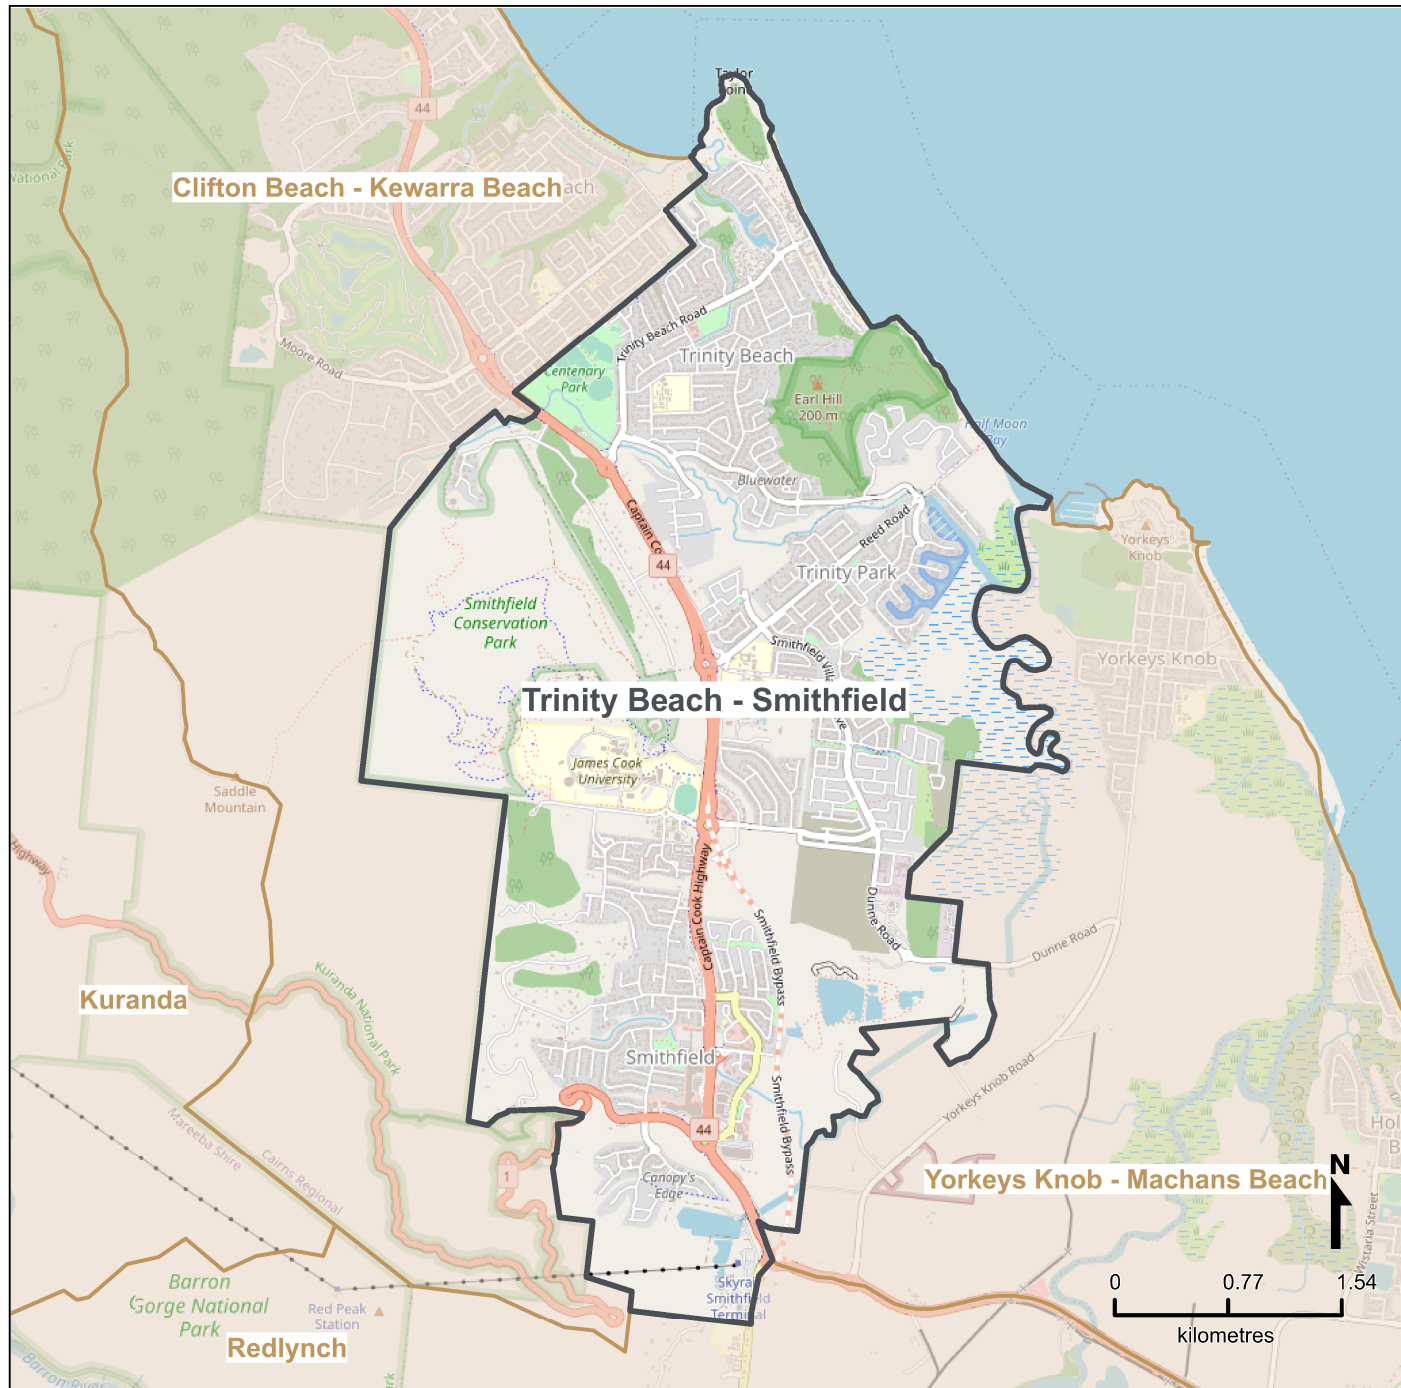

# Queensland Statistical Areas, Level 2 (SA2), 2021 - Trinity Beach - Smithfield (ASGS Code 306011142)

## LEGEND

- Selected SA2
  - Neighbouring SA2s
- Map features**
- Main roads
  - Parks
  - Railways
  - Waterways

Map produced by Queensland Government's Office,  
Queensland Treasury  
<https://www.qgso.qld.gov.au/geographies-maps/maps>

Data sourced from ABS 1270.0.55.001  
© OpenStreetMap contributors (<https://openstreetmap.org/>)

<https://creativecommons.org/licenses/by/4.0>

© The State of Queensland (Queensland Treasury) 2021