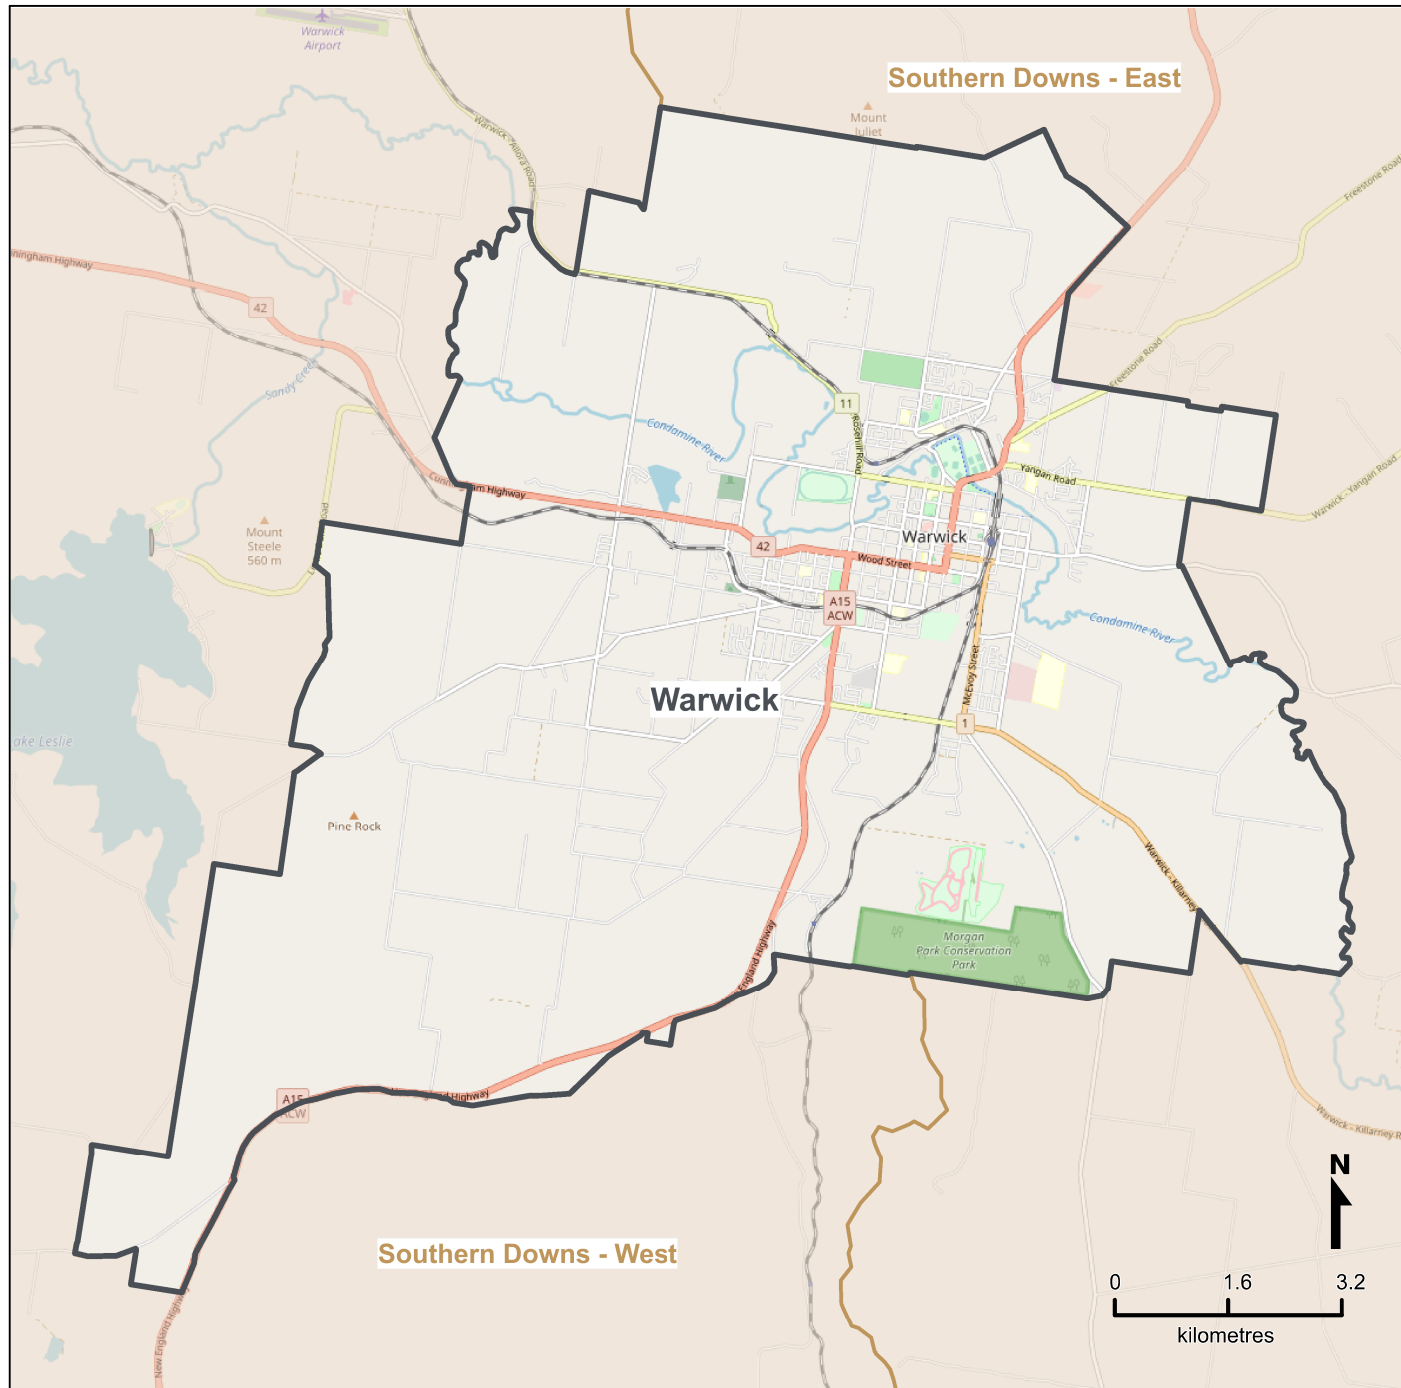

Queensland Statistical Areas, Level 2 (SA2), 2021 - Warwick (ASGS Code 307031189)

Map produced by Queensland Government's Office,
 Queensland Treasury
<https://www.qgso.qld.gov.au/geographies-maps/maps>

Data sourced from ABS 1270.0.55.001
 © OpenStreetMap contributors (<https://openstreetmap.org/>)

 <https://creativecommons.org/licenses/by/4.0>

© The State of Queensland (Queensland Treasury) 2021