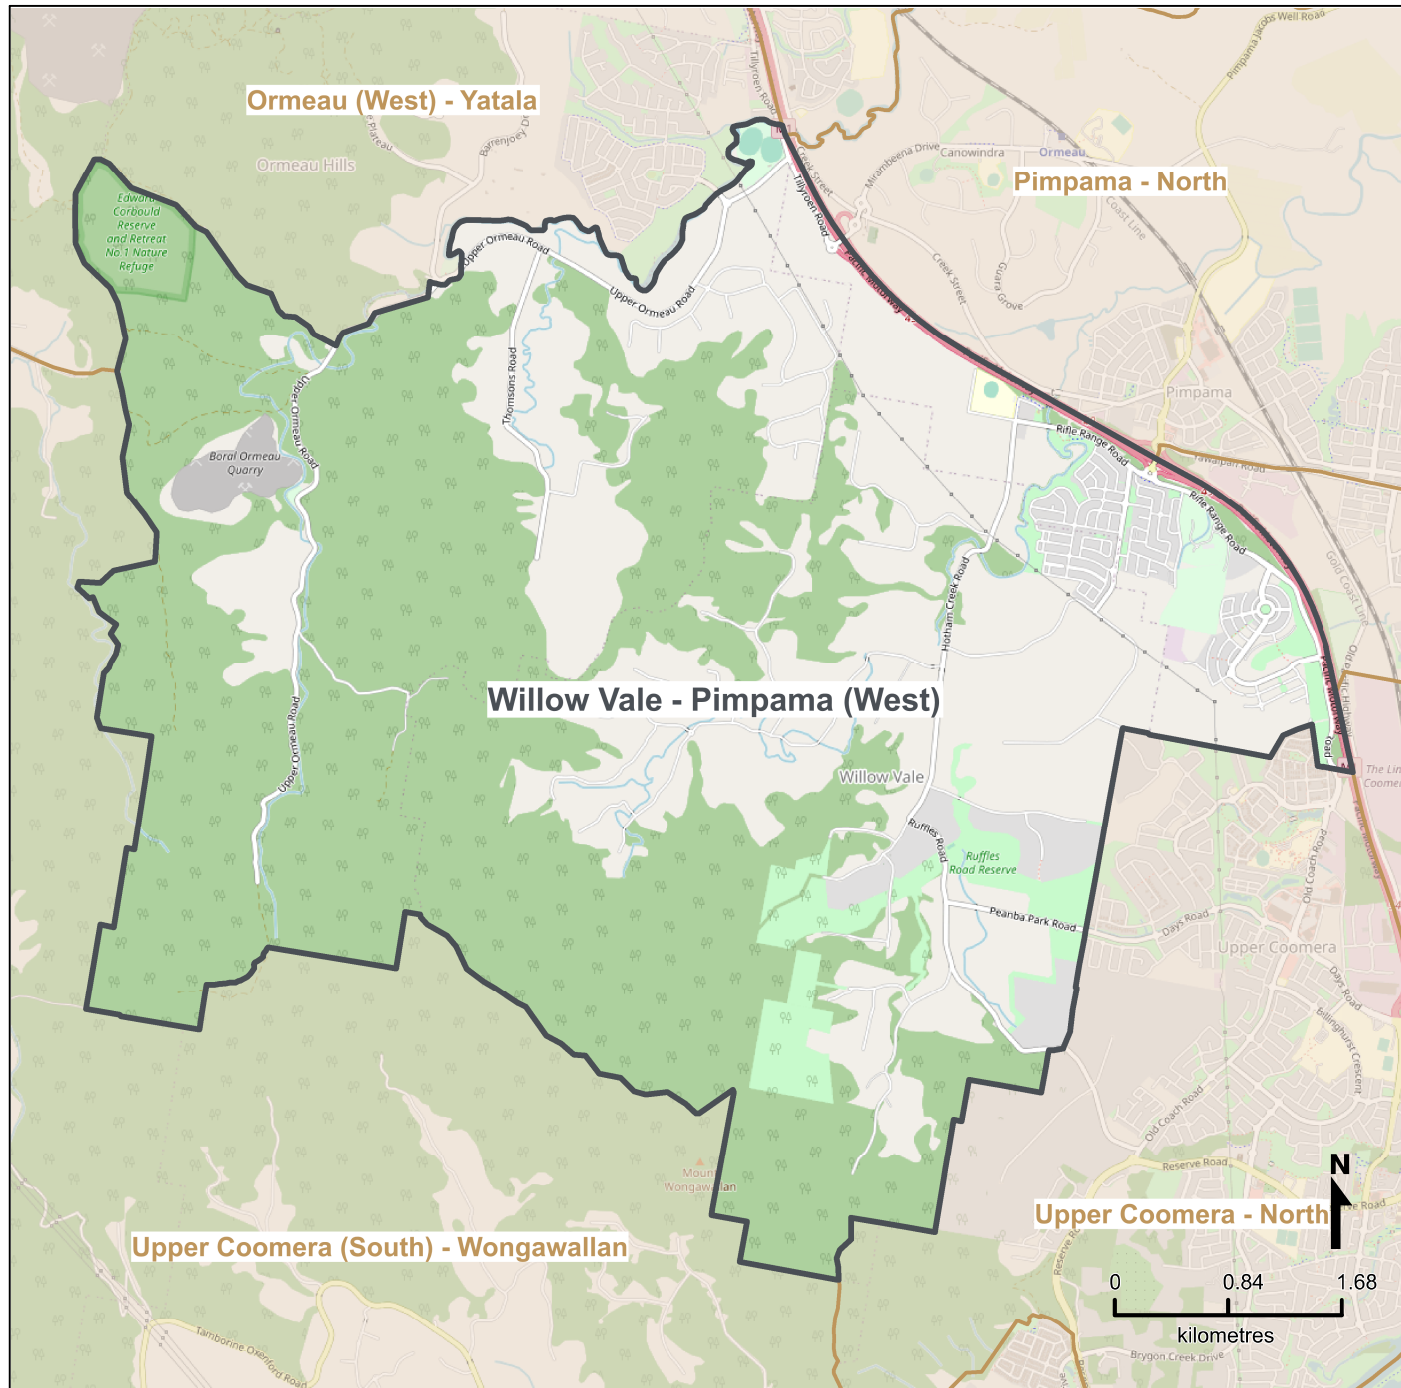

Queensland Statistical Areas, Level 2 (SA2), 2021 - Willow Vale - Pimpama (West) (ASGS Code 309071558)

LEGEND

- Selected SA2
- Neighbouring SA2s

Map features

 Main roads	 Parks
 Railways	 Waterways

Map produced by Queensland Government's Office, Queensland Treasury
<https://www.qgso.qld.gov.au/geographies-maps/maps>

Data sourced from ABS 1270.0.55.001
 © OpenStreetMap contributors (<https://openstreetmap.org/>)

<https://creativecommons.org/licenses/by/4.0>

© The State of Queensland (Queensland Treasury) 2021