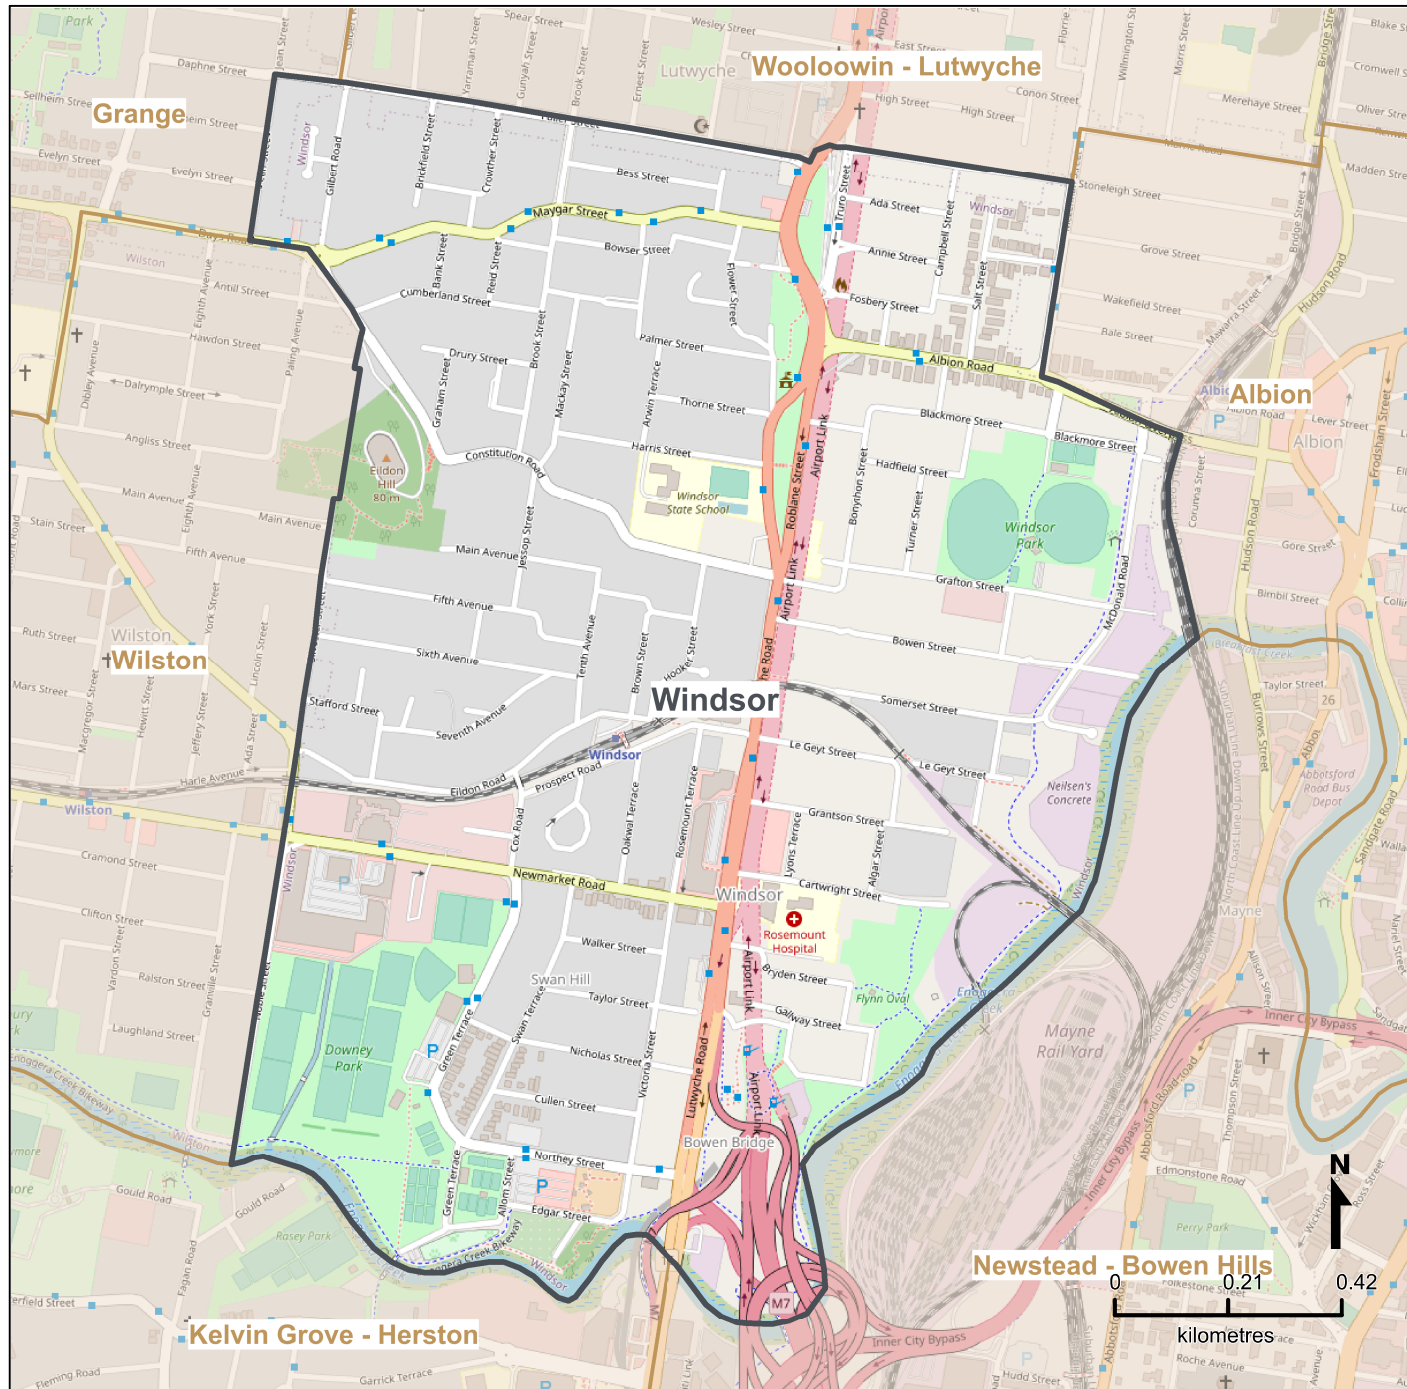

# Queensland Statistical Areas, Level 2 (SA2), 2021 - Windsor (ASGS Code 305031130)

## LEGEND

- Selected SA2
  - Neighbouring SA2s
- Map features**
- Main roads
  - Parks
  - Railways
  - Waterways

Map produced by Queensland Government's Office,  
Queensland Treasury  
<https://www.qgso.qld.gov.au/geographies-maps/maps>

Data sourced from ABS 1270.0.55.001  
© OpenStreetMap contributors (<https://openstreetmap.org/>)

<https://creativecommons.org/licenses/by/4.0>

© The State of Queensland (Queensland Treasury) 2021