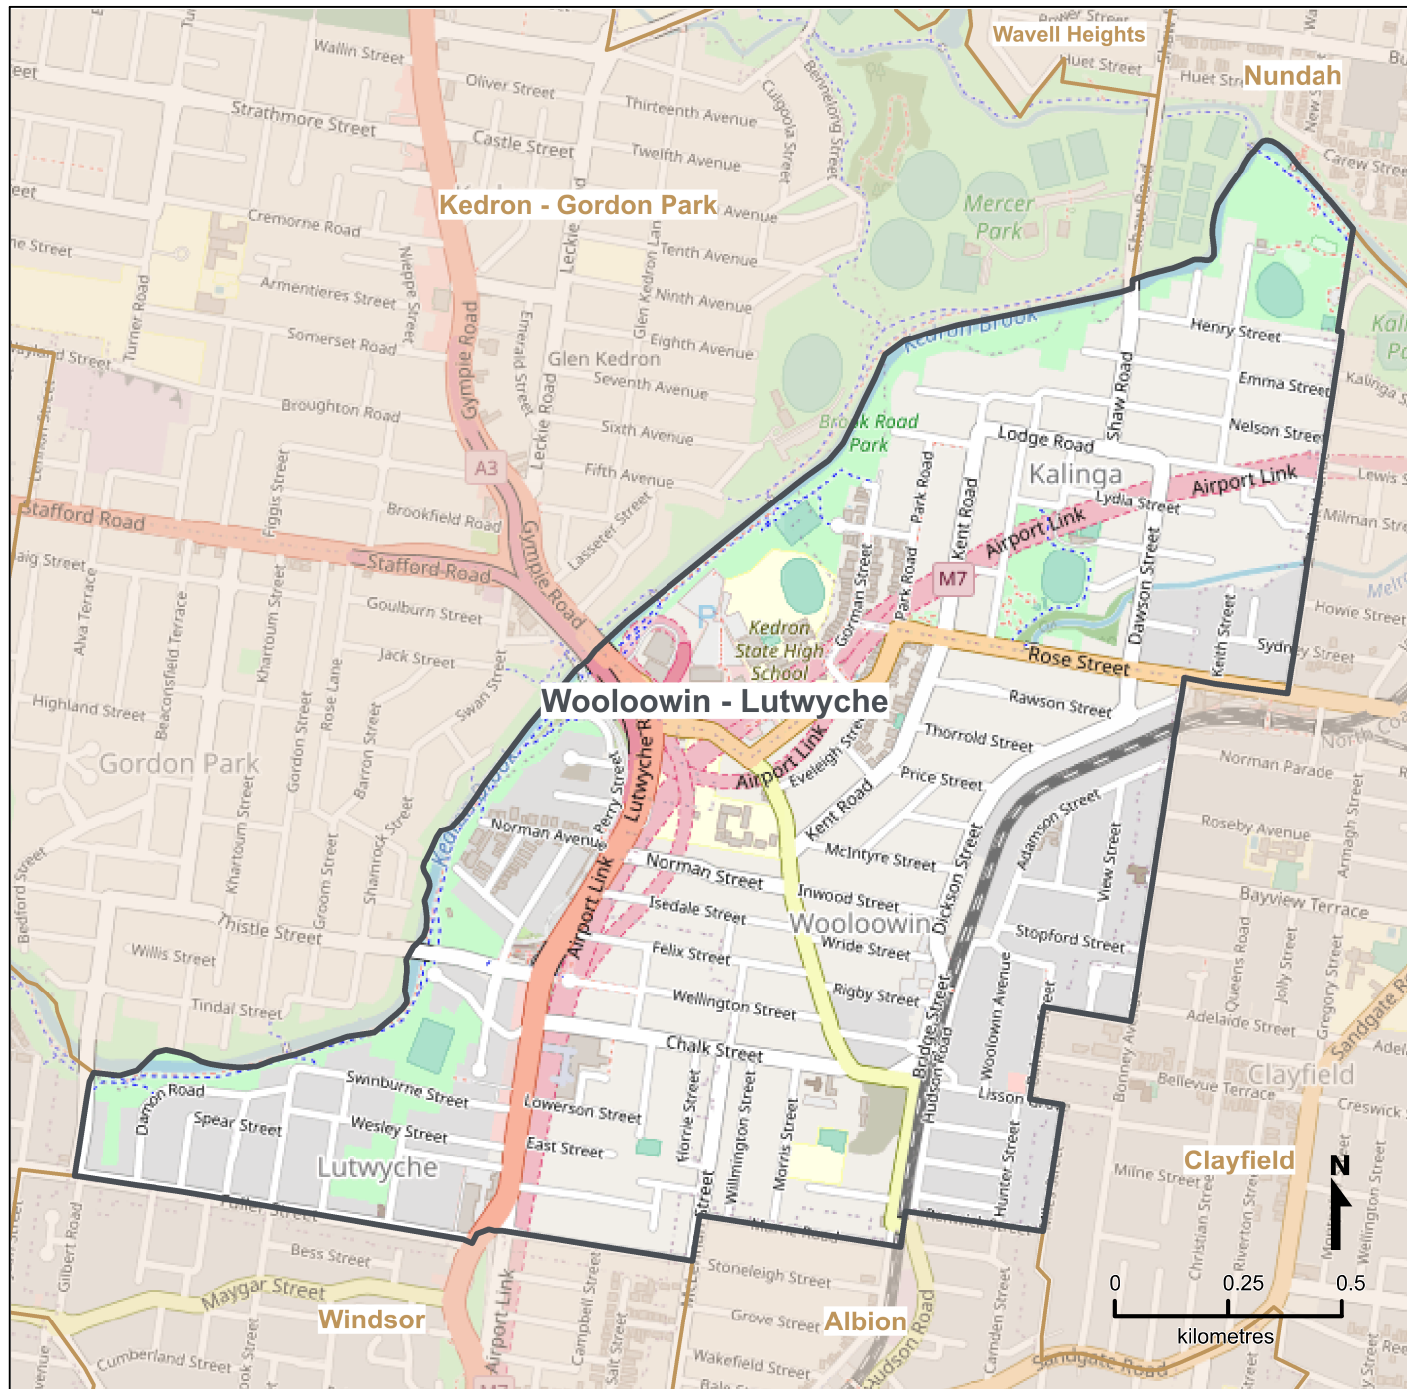

Queensland Statistical Areas, Level 2 (SA2), 2021 - Woolloowin - Lutwyche (ASGS Code 305031131)

Map produced by Queensland Government's Office,
Queensland Treasury
<https://www.qgso.qld.gov.au/geographies-maps/maps>

Data sourced from ABS 1270.0.55.001
© OpenStreetMap contributors (<https://openstreetmap.org/>)

<https://creativecommons.org/licenses/by/4.0>

© The State of Queensland (Queensland Treasury) 2021