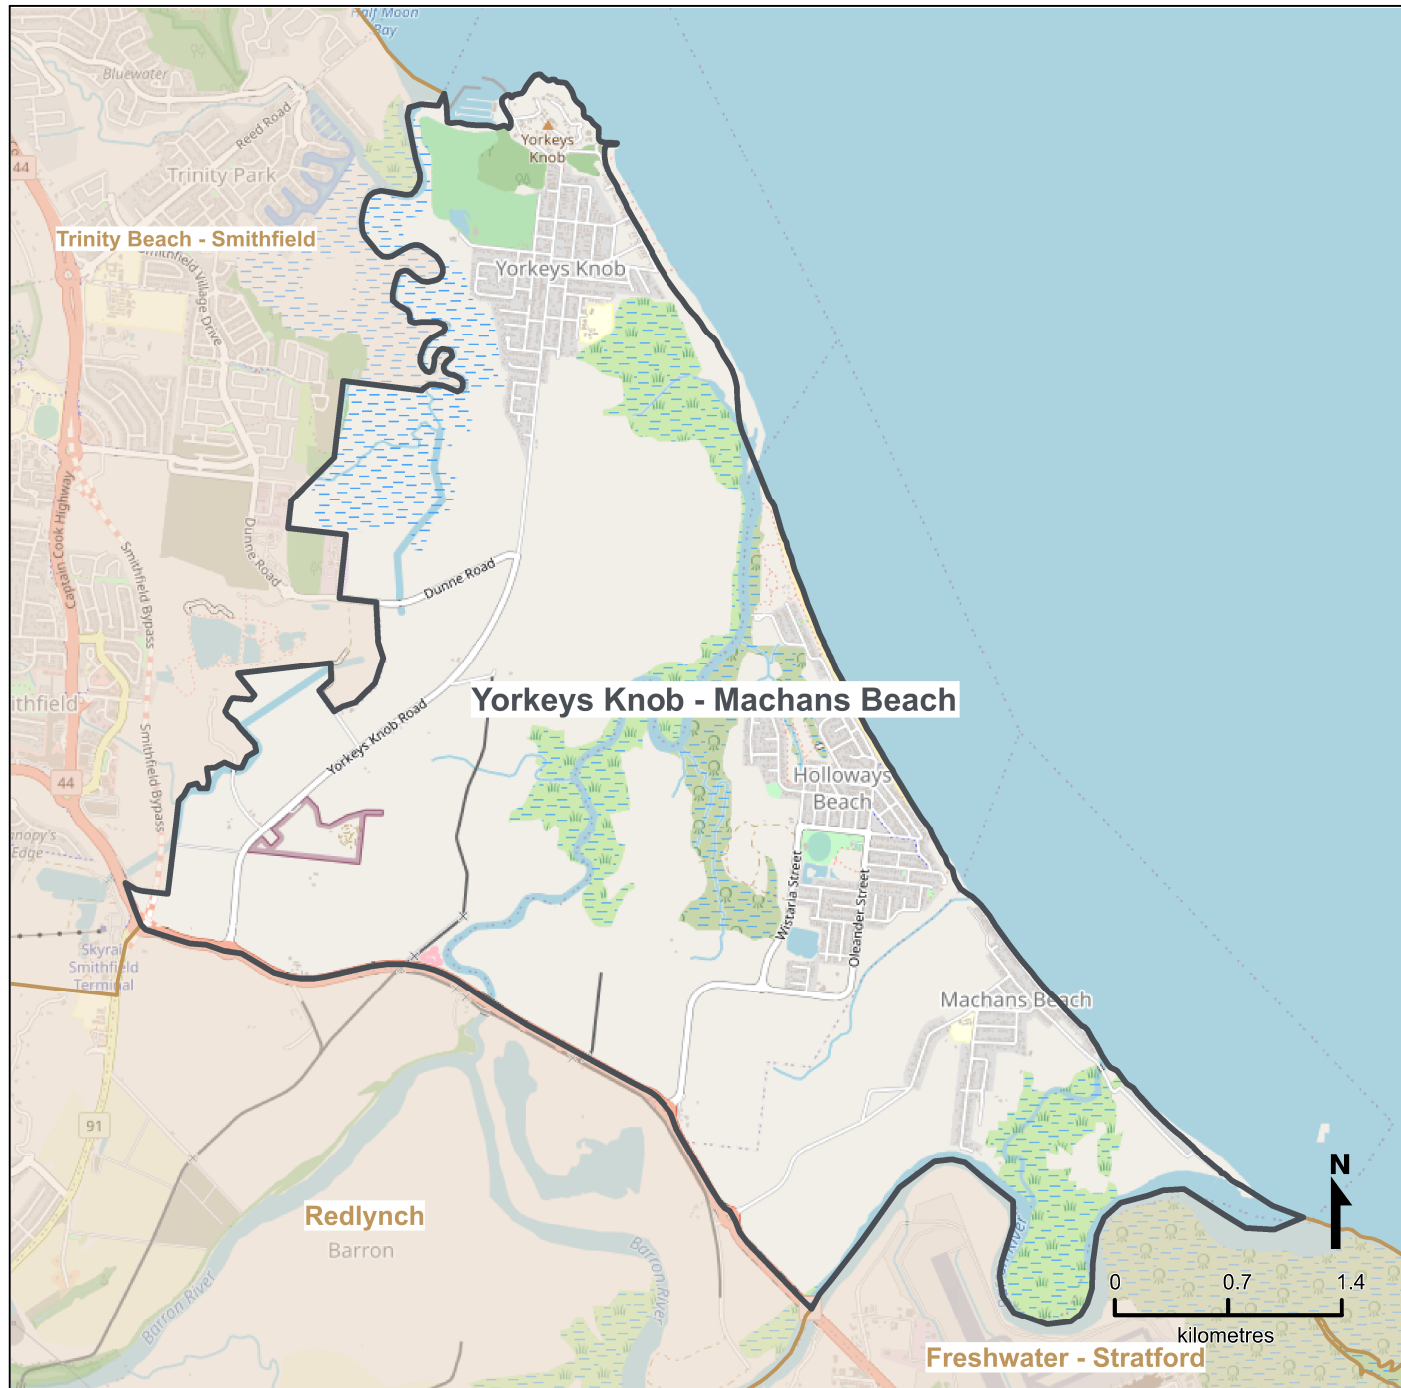

Queensland Statistical Areas, Level 2 (SA2), 2021 - Yorkeys Knob - Machans Beach (ASGS Code 306011143)

LEGEND

- Selected SA2
- Neighbouring SA2s
- Map features**
 - Main roads
 - Railways
 - Parks
 - Waterways

Map produced by Queensland Government's Office,
Queensland Treasury
<https://www.qgso.qld.gov.au/geographies-maps/maps>

Data sourced from ABS 1270.0.55.001
© OpenStreetMap contributors (<https://openstreetmap.org/>)