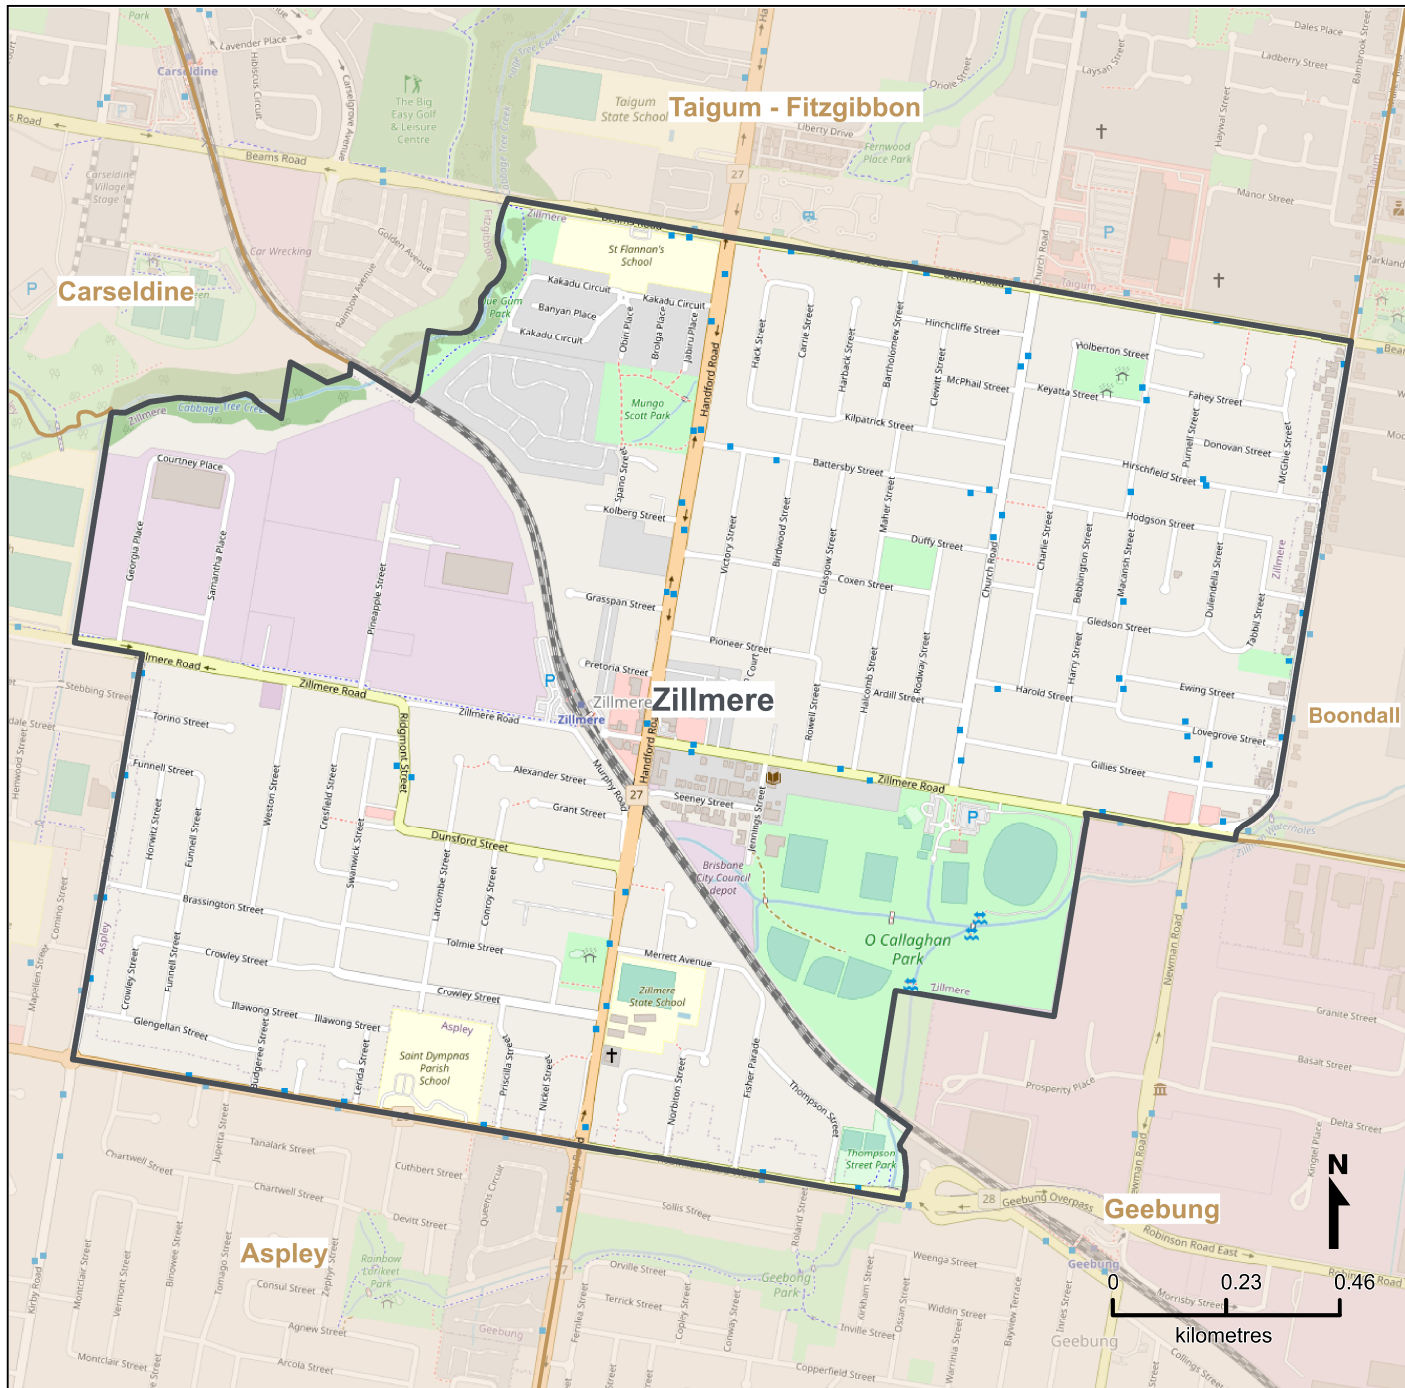

Queensland Statistical Areas, Level 2 (SA2), 2021 - Zillmere (ASGS Code 302041046)

Map produced by Queensland Government's Office, Queensland Treasury
<https://www.qgso.qld.gov.au/geographies-maps/maps>

Data sourced from ABS 1270.0.55.001
 © OpenStreetMap contributors (<https://openstreetmap.org/>)

<https://creativecommons.org/licenses/by/4.0>

© The State of Queensland (Queensland Treasury) 2021