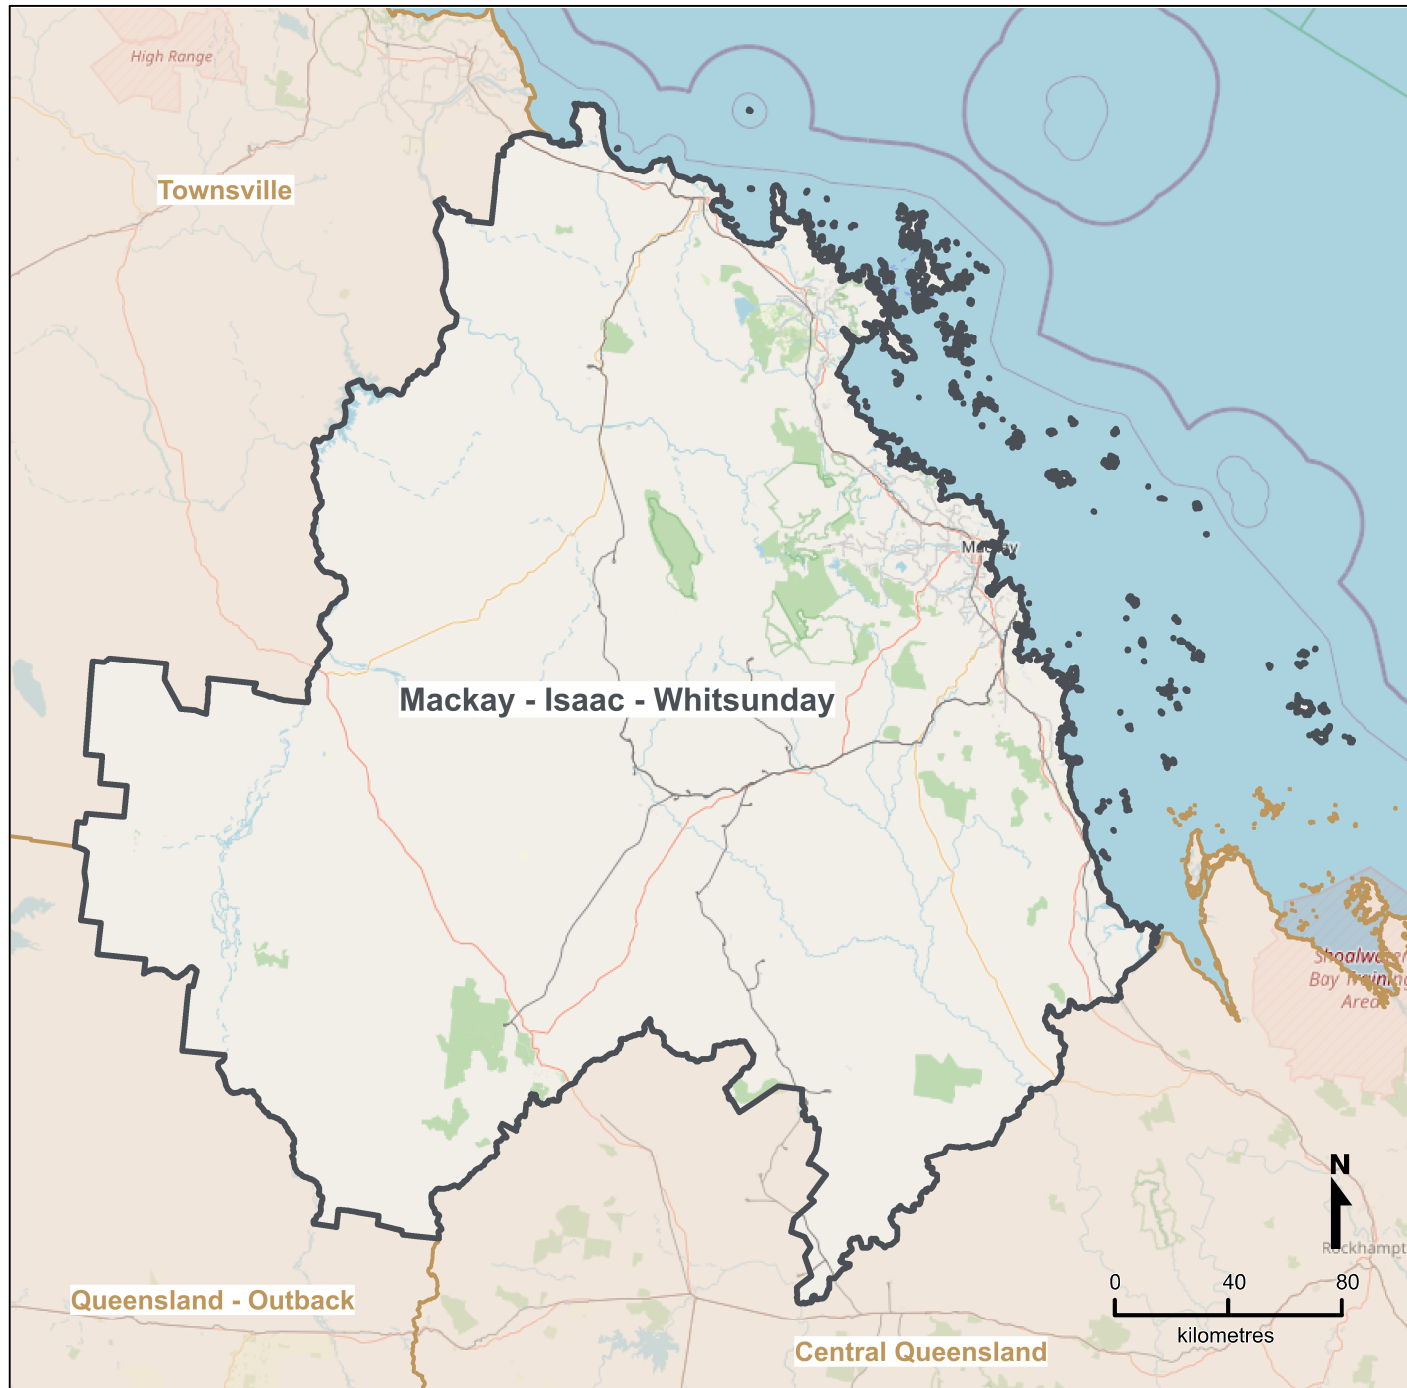

Queensland Statistical Areas, Level 4 (SA4), 2021 - Mackay - Isaac - Whitsunday (ASGS Code 312)

LEGEND

- Selected SA4
 - Neighbouring SA4s
- Map features**
- Main roads
 - Railways
 - Parks
 - Waterways

Map produced by Queensland Government's Office,
Queensland Treasury
<https://www.qgso.qld.gov.au/geographies-maps/maps>

Data sourced from ABS 1270.0.55.001
© OpenStreetMap contributors (<https://openstreetmap.org/>)