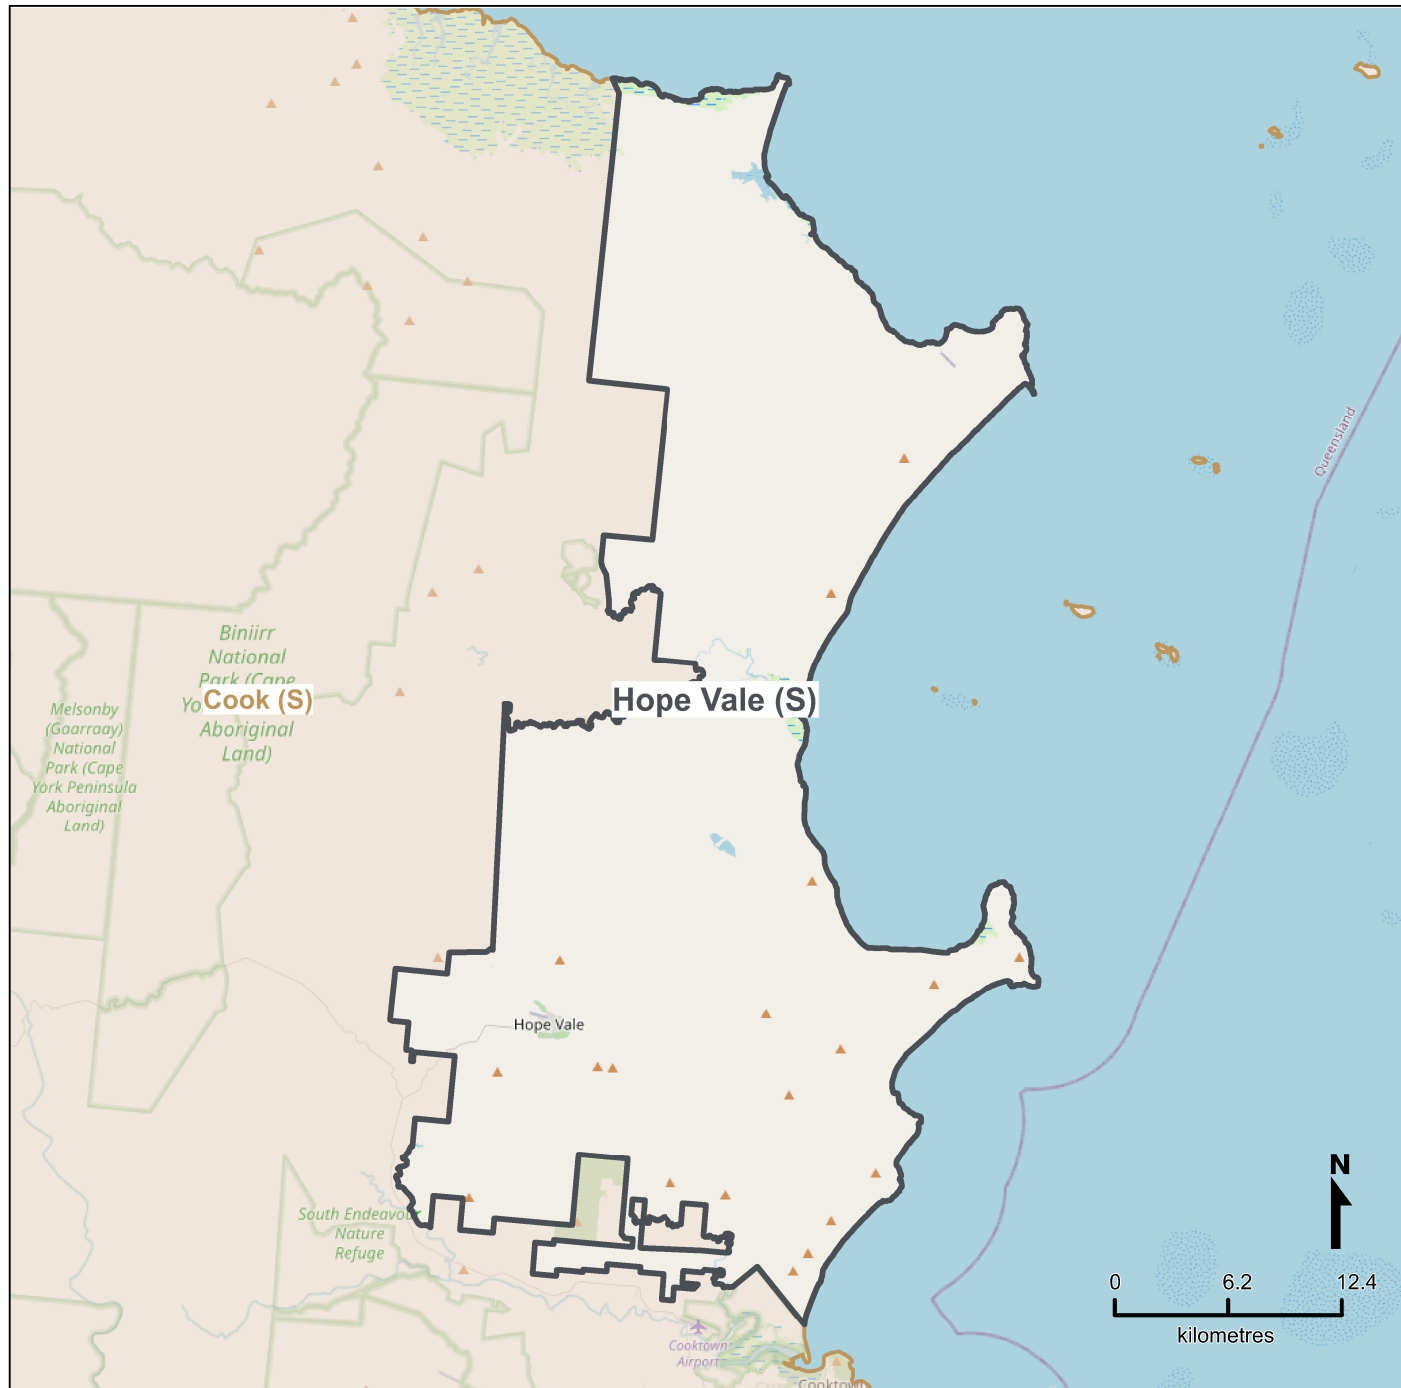

Queensland Local Government Areas (LGA), 2021 - Hope Vale (S) (ASGS Code 33830)

Map produced by Queensland Government's Office,
Queensland Treasury
<https://www.qgso.qld.gov.au/geographies-maps/maps>

Data sourced from ABS 1270.0.55.003
© OpenStreetMap contributors (<https://openstreetmap.org/>)