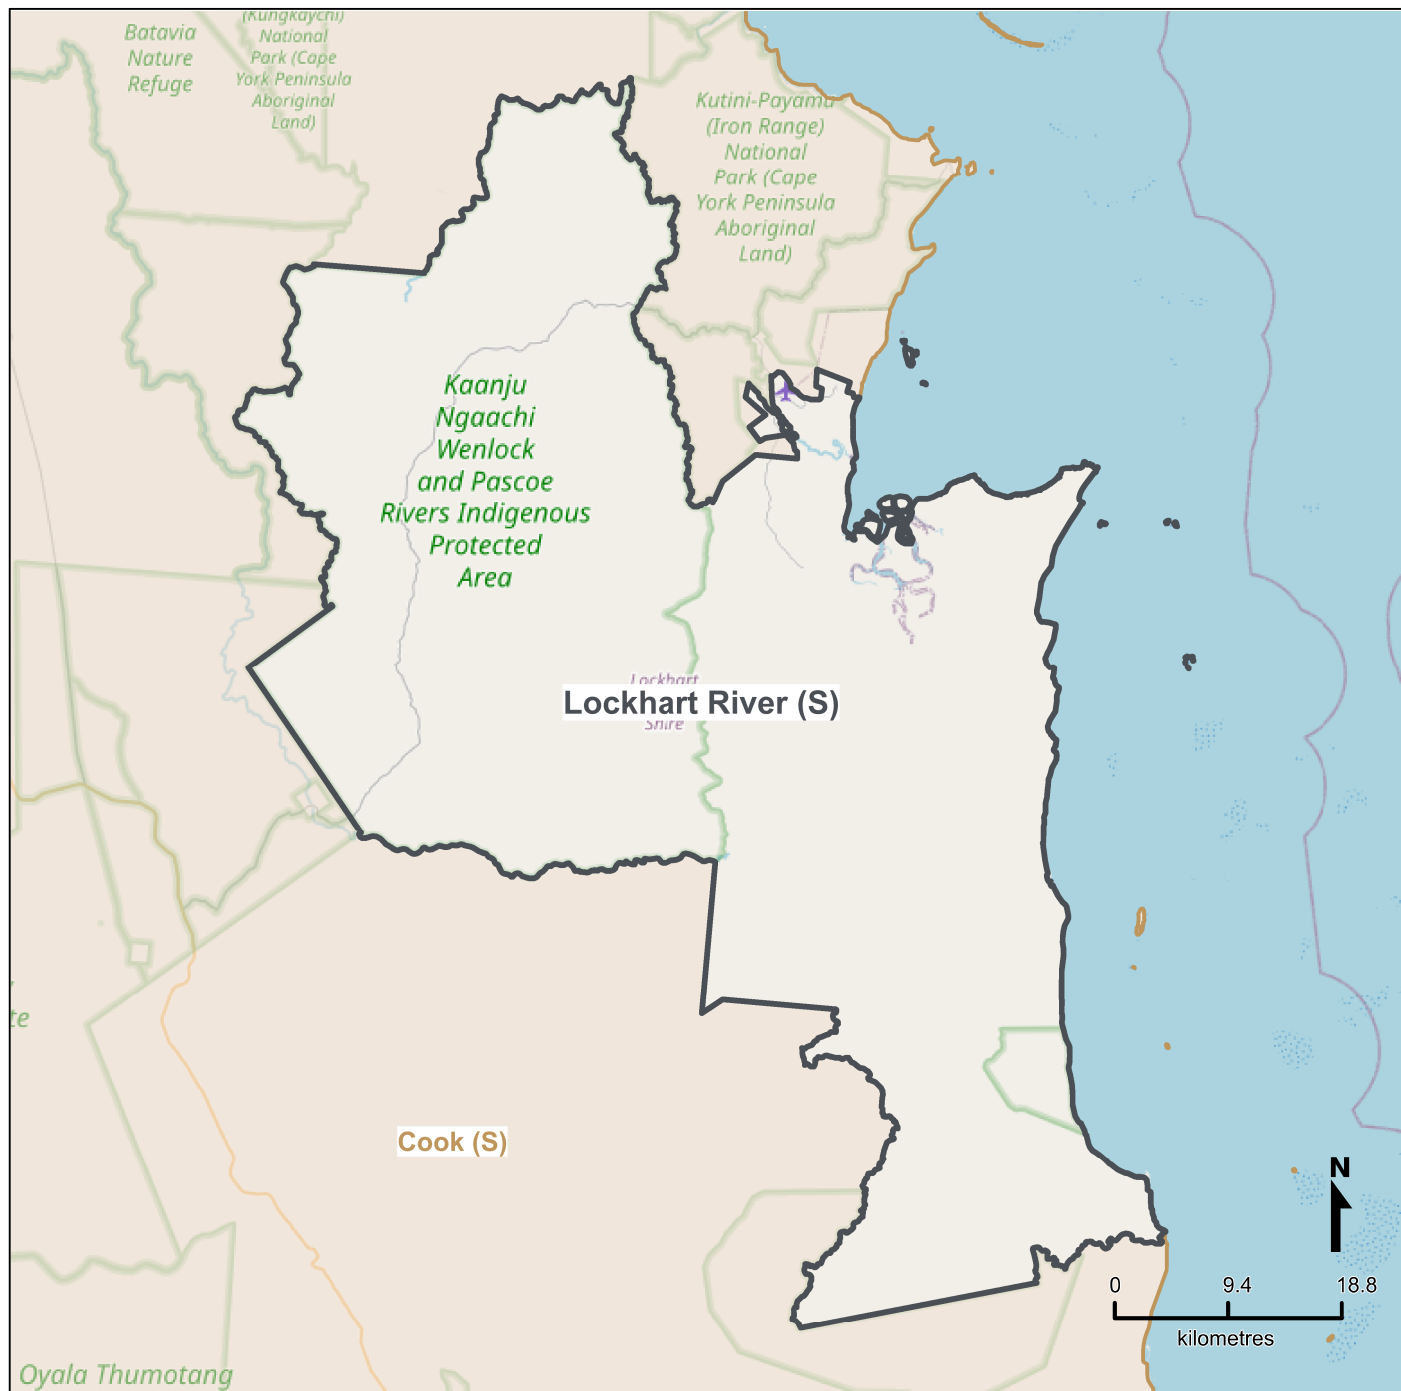

Queensland Local Government Areas (LGA), 2021 - Lockhart River (S) (ASGS Code 34570)

LEGEND

-  Selected LGA
-  Neighbouring LGAs

Map features

-  Main roads
-  Railways
-  Parks
-  Waterways

Map produced by Queensland Government's Office,
 Queensland Treasury
<https://www.qgso.qld.gov.au/geographies-maps/maps>

Data sourced from ABS 1270.0.55.003
 © OpenStreetMap contributors (<https://openstreetmap.org/>)

 <https://creativecommons.org/licenses/by/4.0>

© The State of Queensland (Queensland Treasury) 2021