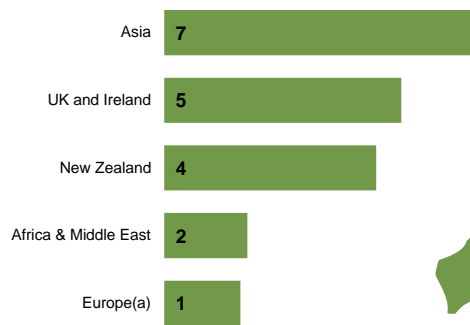

## Queensland as a village of 100 people

**5,156,138** people lived in Queensland according to the 2021 Census. In our village of 100, each person represents **51,561** people.

Of the **100** people in our village...

**6** birthplaces were unknown

**Top 5 overseas birthplaces** of people usually living in Queensland

(a) Excluding UK and Ireland

**13** people speak a language other than English at home

Of the **81** people in our village aged 15 years and over...