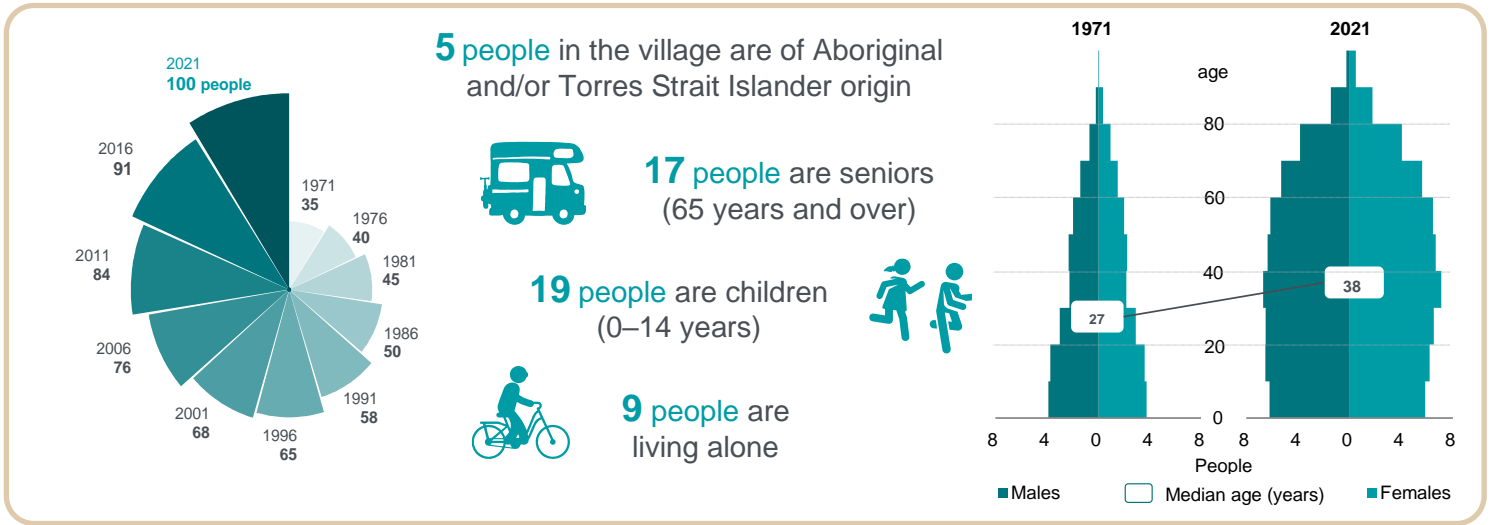

## Queensland as a village of 100 people

**5,156,138** people lived in Queensland according to the 2021 Census. In our village of 100, each person represents **51,561** people.

Of the **100** people in our village...

**6** birthplaces were unknown

**Top 5 overseas birthplaces** of people usually living in Queensland

(a) Excluding UK and Ireland

**13** people speak a language other than English at home

Of the **81** people in our village aged 15 years and over...

...**29** have a long term health condition, including:

...**3** have 3 or more long term health conditions

Note: All figures are derived from place of usual residence. Not stated responses have been excluded from calculations where possible.