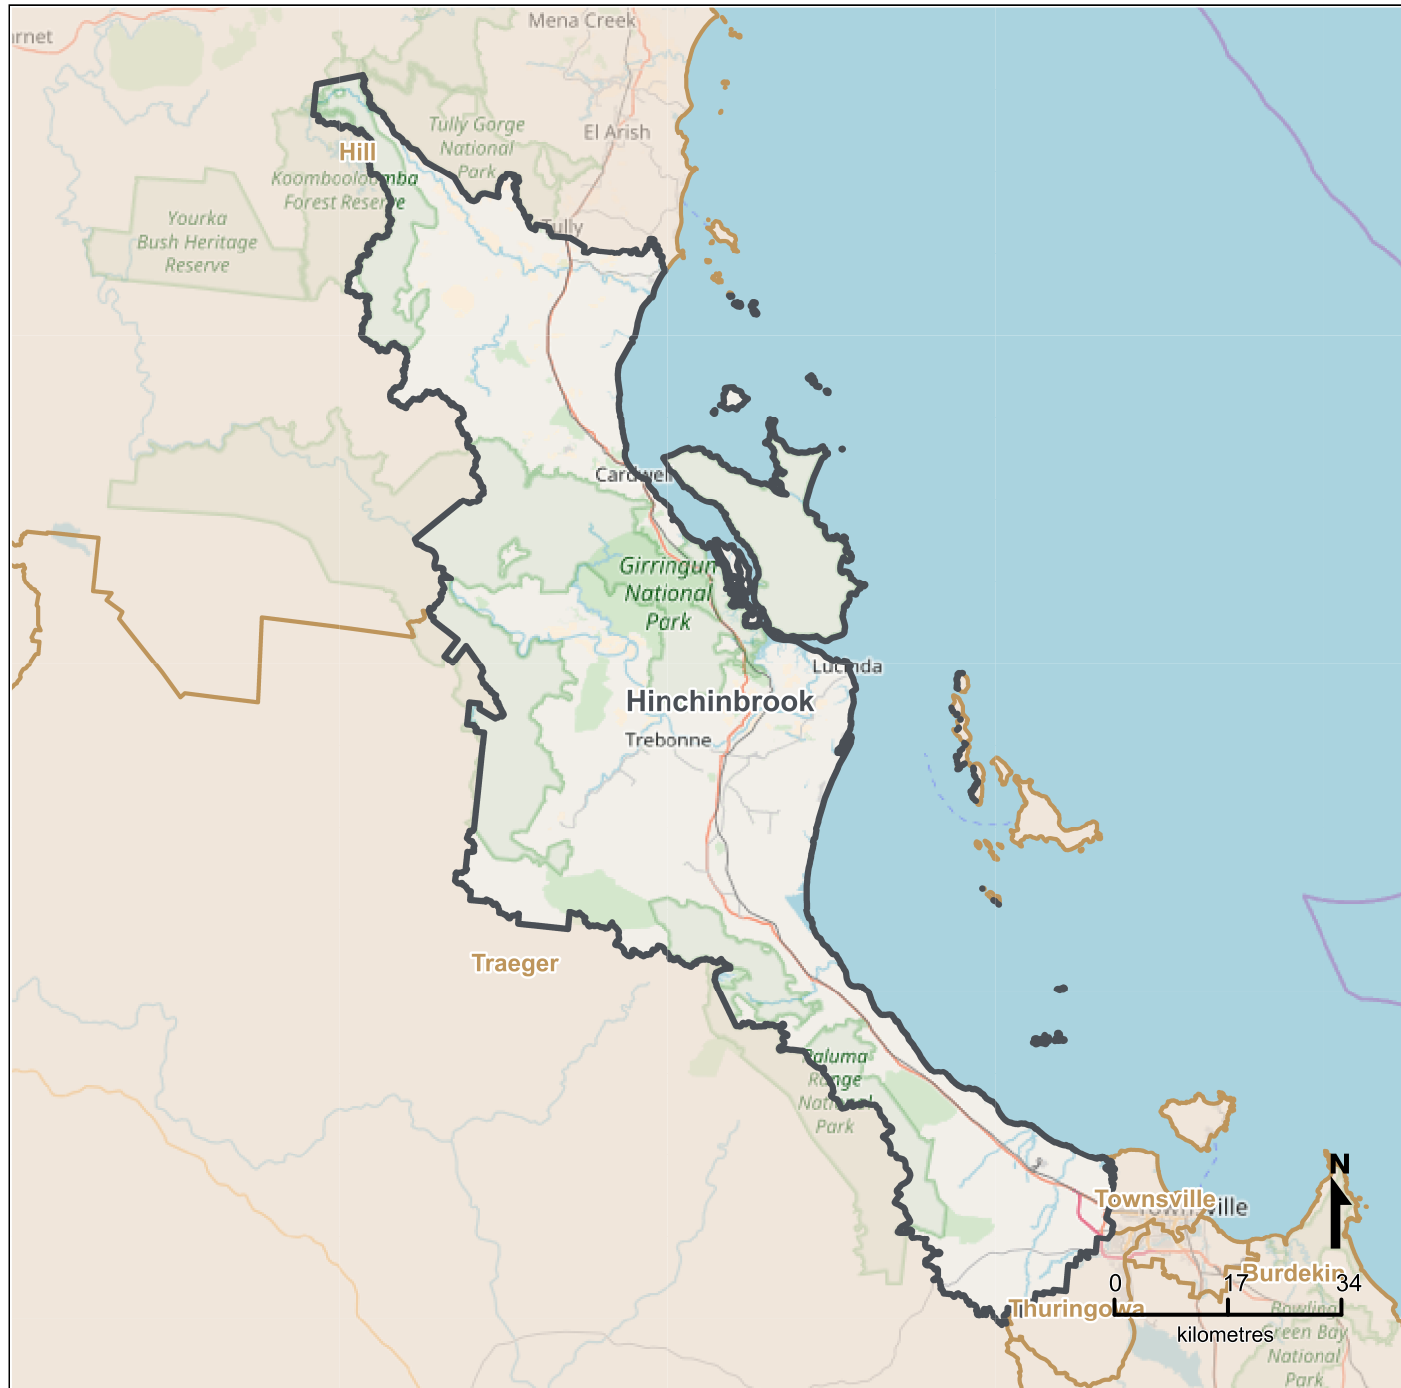

# Queensland State Electoral Districts (SED), 2017 - Hinchinbrook

## LEGEND

-  Selected SED
  -  Neighbouring SEDs
- Map features**
-  Main road
  -  Park
  -  Railway
  -  Waterway

Map produced by Queensland Government Statistician's Office, Queensland Treasury (<http://www.qgso.qld.gov.au/products/maps/>). Maps sourced from Electoral Commission Queensland.

© OpenStreetMap contributors (<http://openstreetmap.org/>)

 <http://creativecommons.org/licenses/by/4.0>

© The State of Queensland (Queensland Treasury) 2018