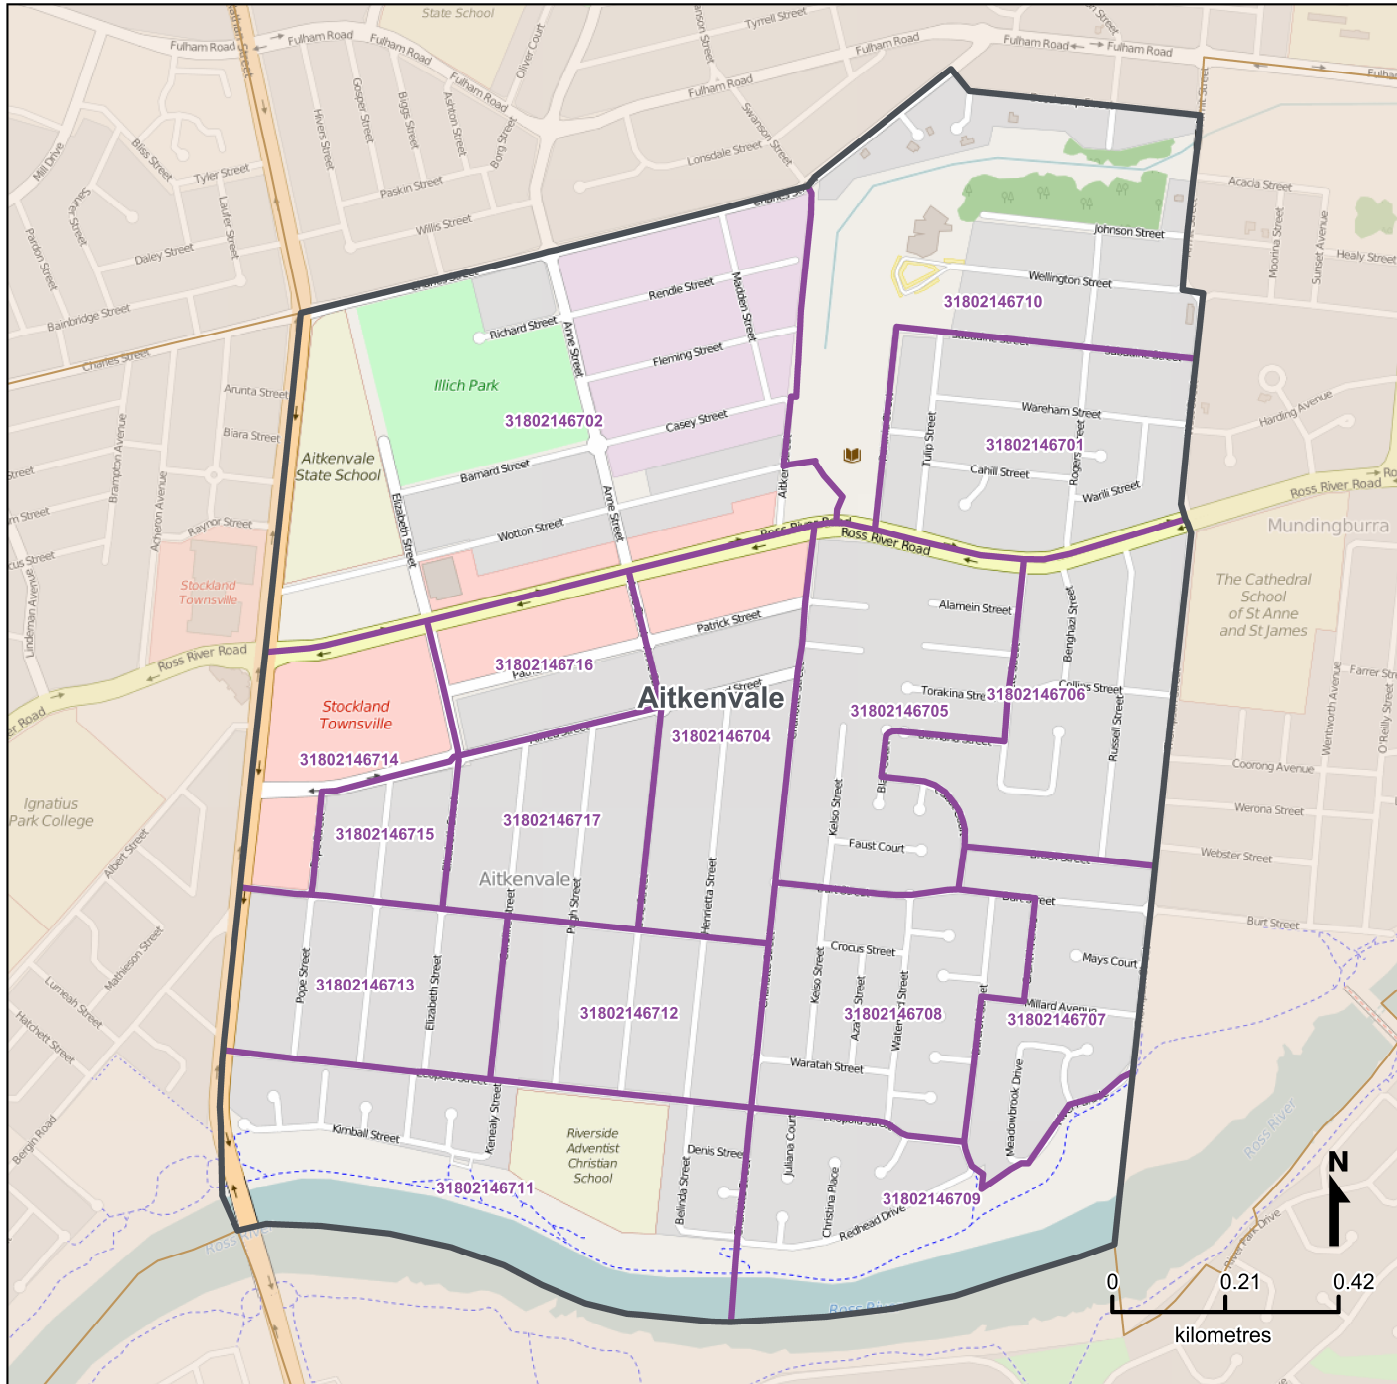

Queensland Statistical Areas, Level 1 (SA1), 2016 - SA1s within Aitkenvale SA2

LEGEND

- Selected SA2
- Component SA1s
- Neighbouring SA2s

Map features

- City/Town
- Park
- Main road
- Railway
- Waterway

Map produced by Queensland Government Statistician's Office, Queensland Treasury (<http://www.qgso.qld.gov.au/products/maps/>). Data sourced from ABS 1270.0.55.001

© OpenStreetMap contributors (<http://openstreetmap.org/>)

<http://creativecommons.org/licenses/by/4.0>

© The State of Queensland (Queensland Treasury) 2016