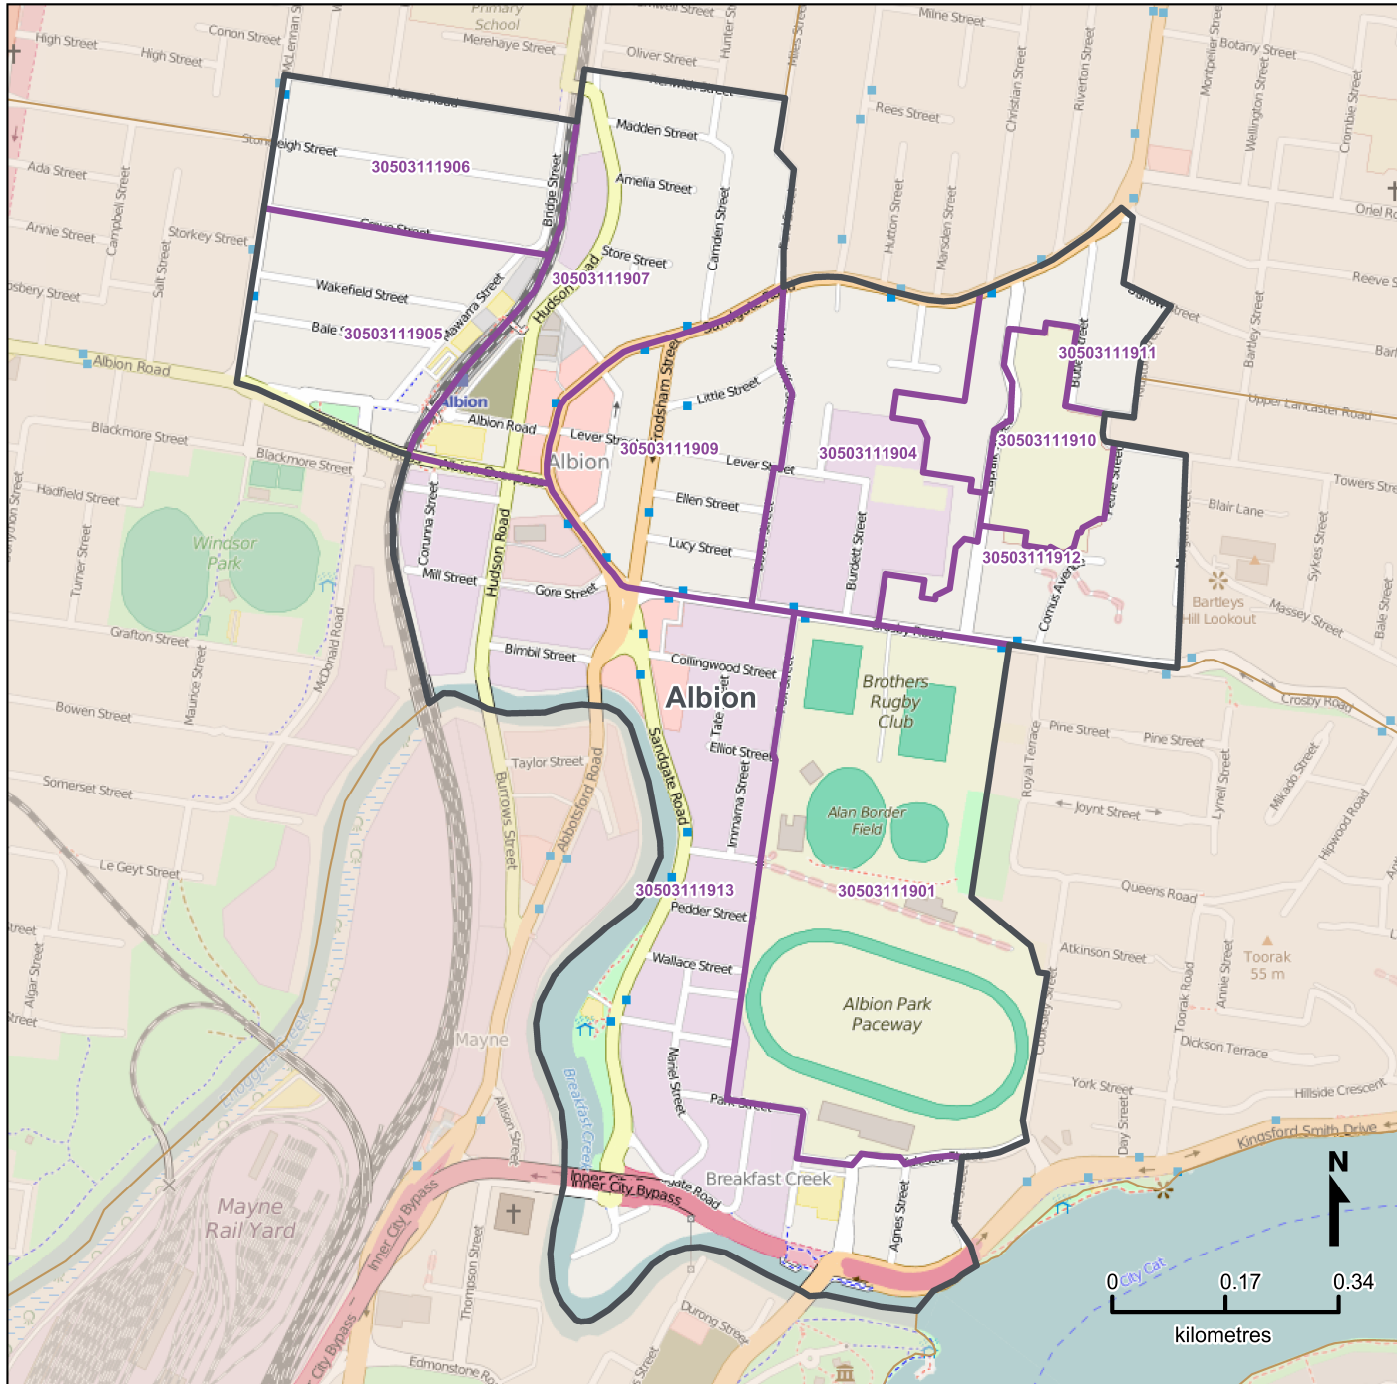

Queensland Statistical Areas, Level 1 (SA1), 2016 - SA1s within Albion SA2

Map produced by Queensland Government Statistician's Office, Queensland Treasury (<http://www.qgso.qld.gov.au/products/maps/>). Data sourced from ABS 1270.0.55.001

© OpenStreetMap contributors (<http://openstreetmap.org/>)

<http://creativecommons.org/licenses/by/4.0>

© The State of Queensland (Queensland Treasury) 2016