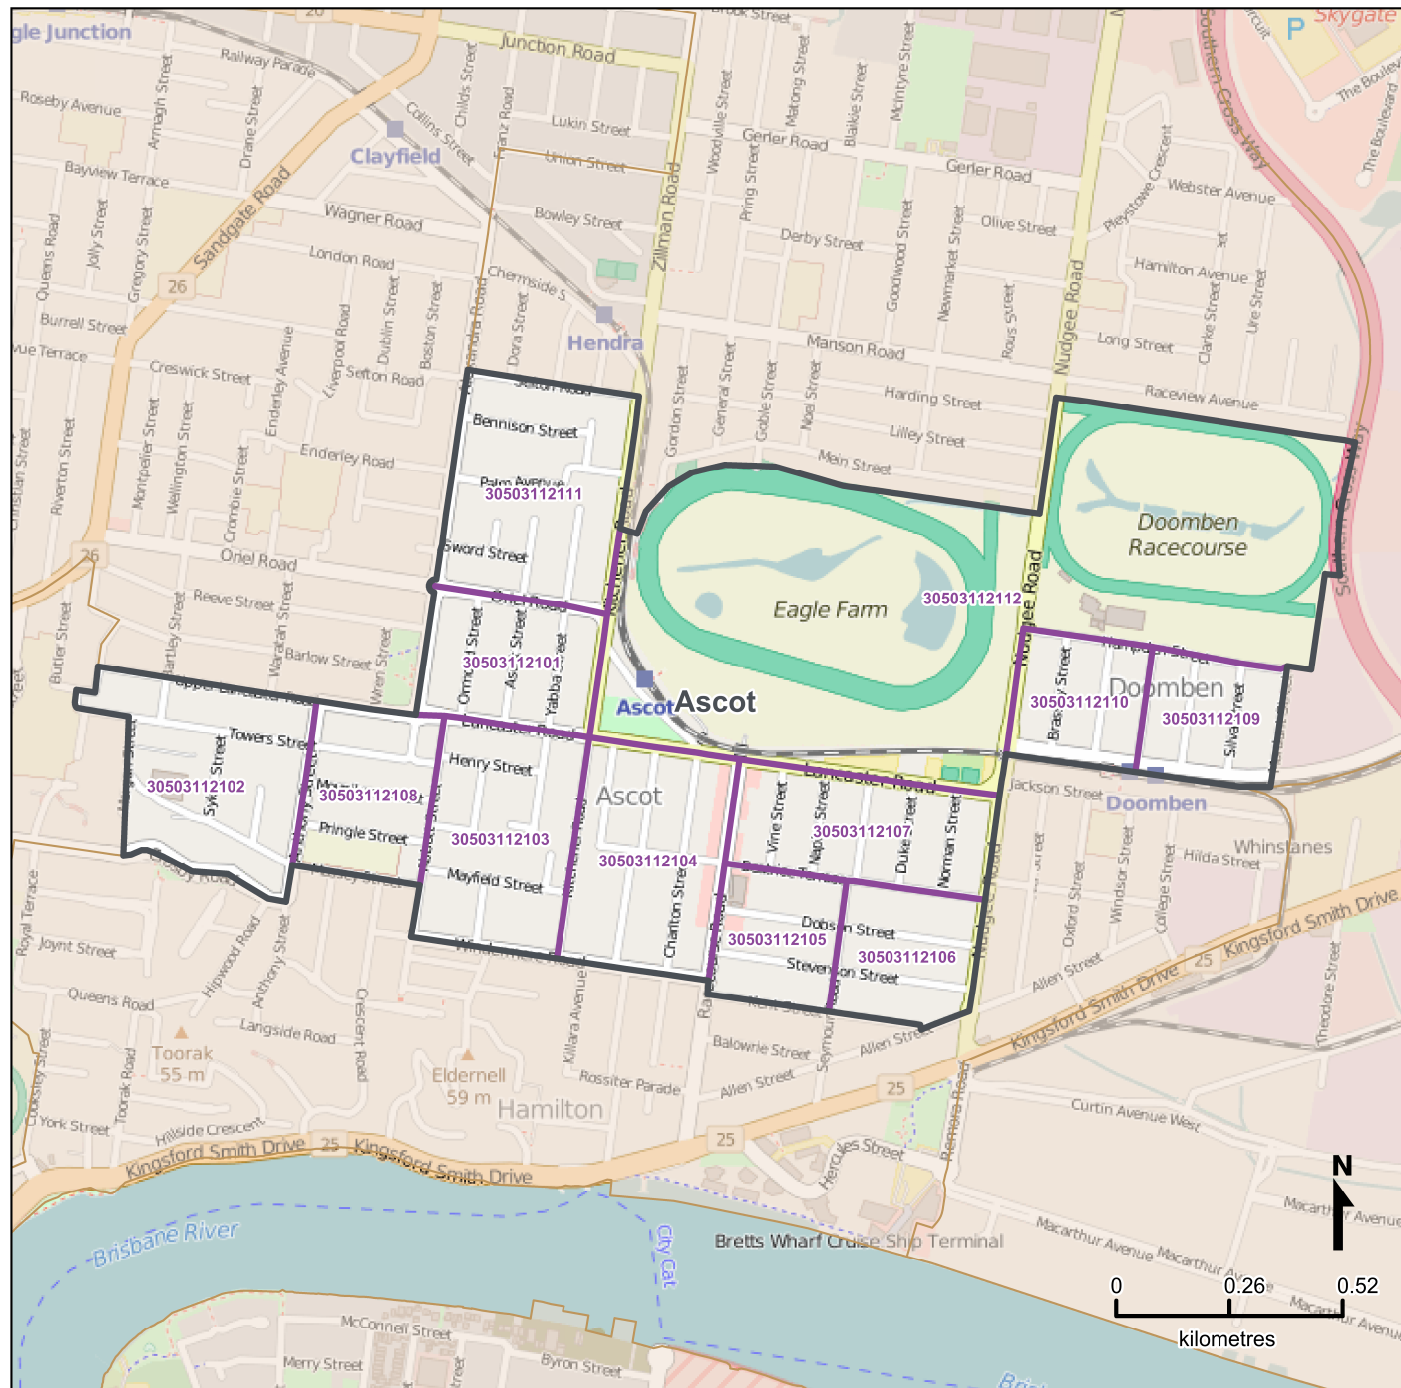

Queensland Statistical Areas, Level 1 (SA1), 2016 - SA1s within Ascot SA2

LEGEND

- Selected SA2
- Component SA1s
- Neighbouring SA2s

Map features

- City/Town
- Park
- Waterway
- Main road
- Railway

Map produced by Queensland Government Statistician's Office, Queensland Treasury (<http://www.qgso.qld.gov.au/products/maps/>). Data sourced from ABS 1270.0.55.001