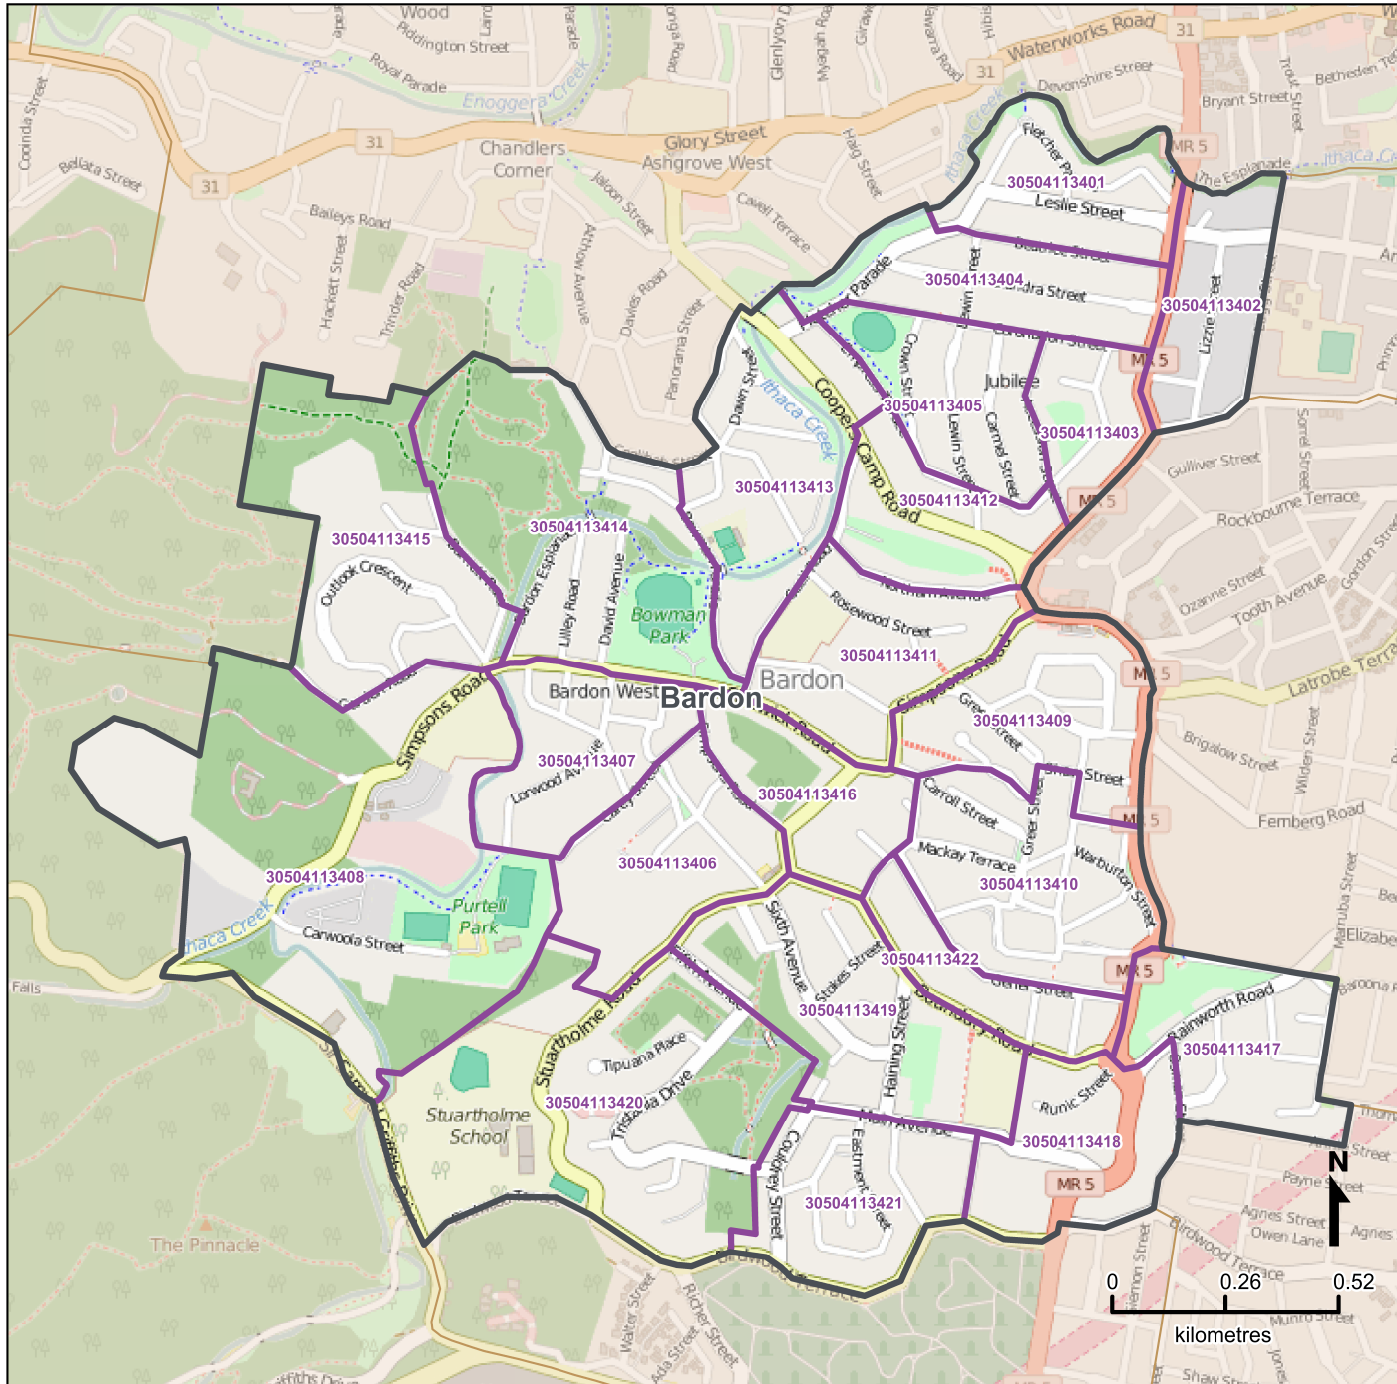

Queensland Statistical Areas, Level 1 (SA1), 2016 - SA1s within Bardon SA2

LEGEND

- Selected SA2
- Component SA1s
- Neighbouring SA2s

Map features

- City/Town
- Park
- Waterway
- Main road
- Railway

Map produced by Queensland Government Statistician's Office, Queensland Treasury (<http://www.qgso.qld.gov.au/products/maps/>). Data sourced from ABS 1270.0.55.001

© OpenStreetMap contributors (<http://openstreetmap.org/>)

<http://creativecommons.org/licenses/by/4.0>

© The State of Queensland (Queensland Treasury) 2016