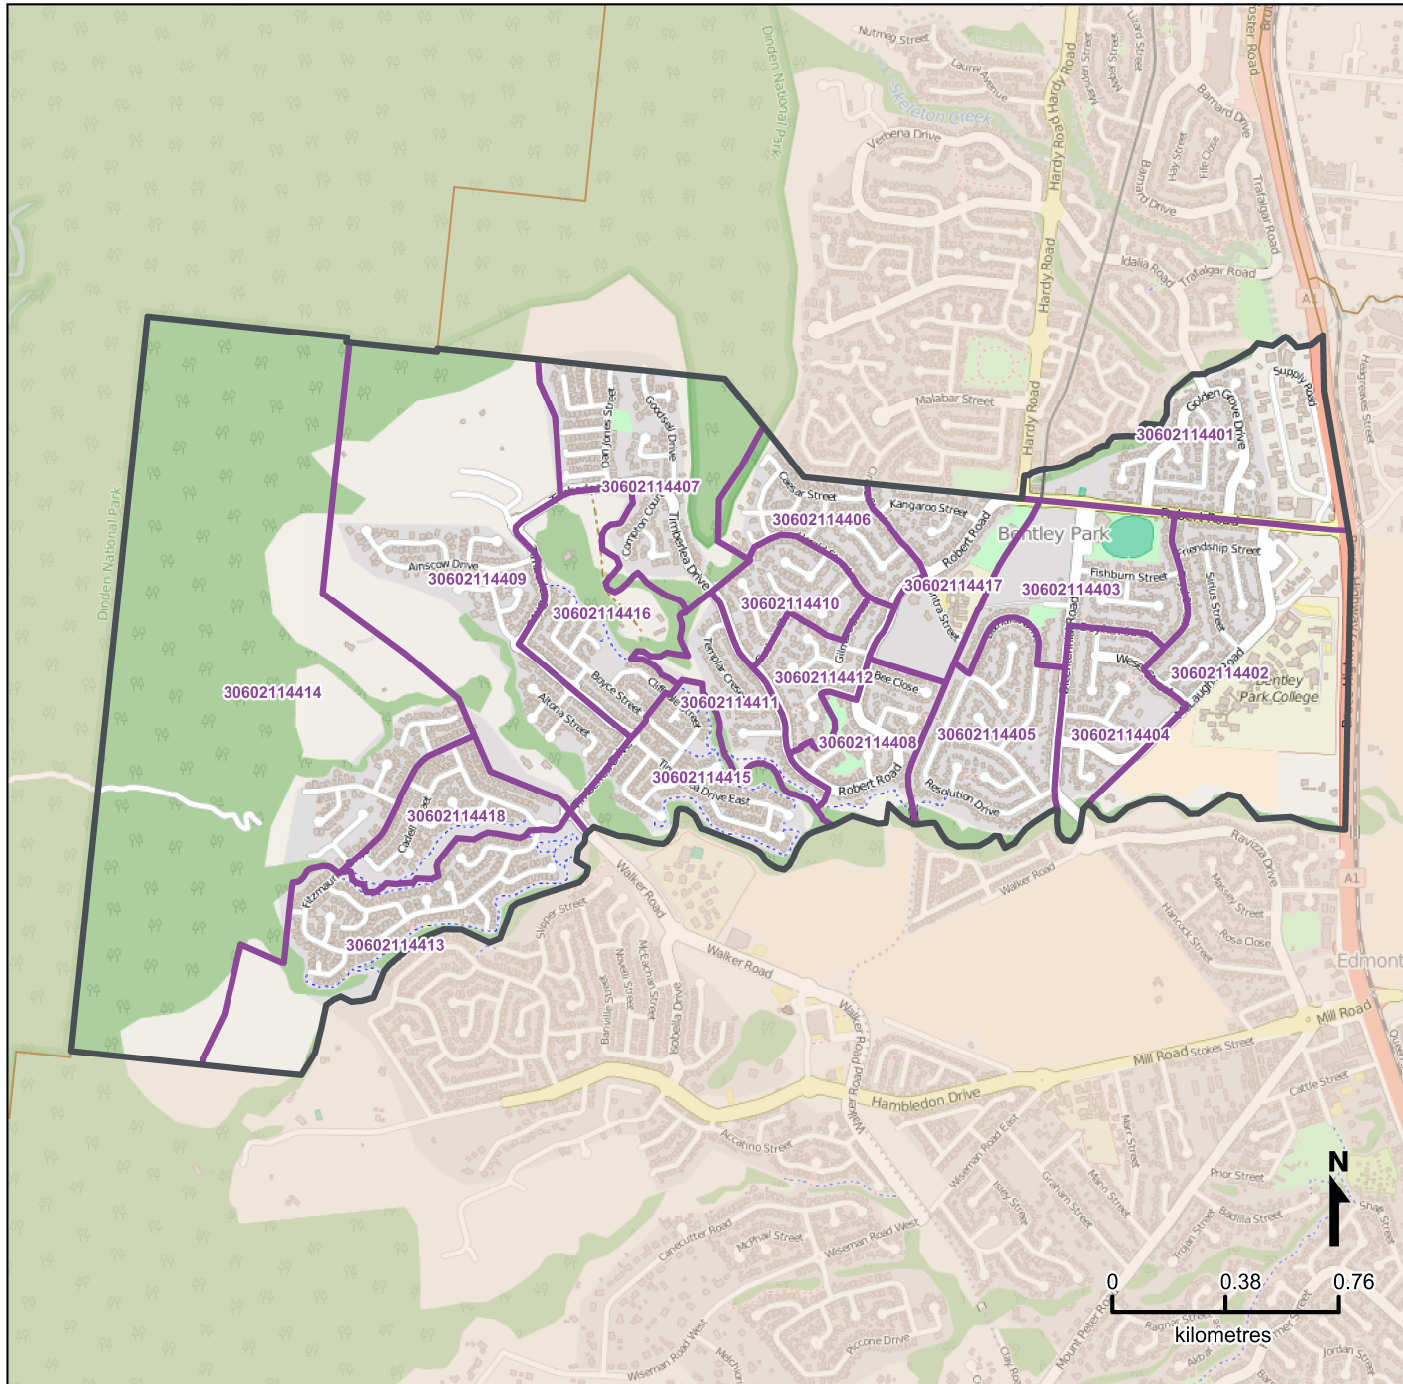

Queensland Statistical Areas, Level 1 (SA1), 2016 - SA1s within Bentley Park SA2

LEGEND

- Selected SA2
- Component SA1s
- Neighbouring SA2s

Map features

- City/Town
- Park
- Main road
- Waterway
- Railway

Map produced by Queensland Government Statistician's Office, Queensland Treasury (<http://www.qgso.qld.gov.au/products/maps/>). Data sourced from ABS 1270.0.55.001

© OpenStreetMap contributors (<http://openstreetmap.org/>)