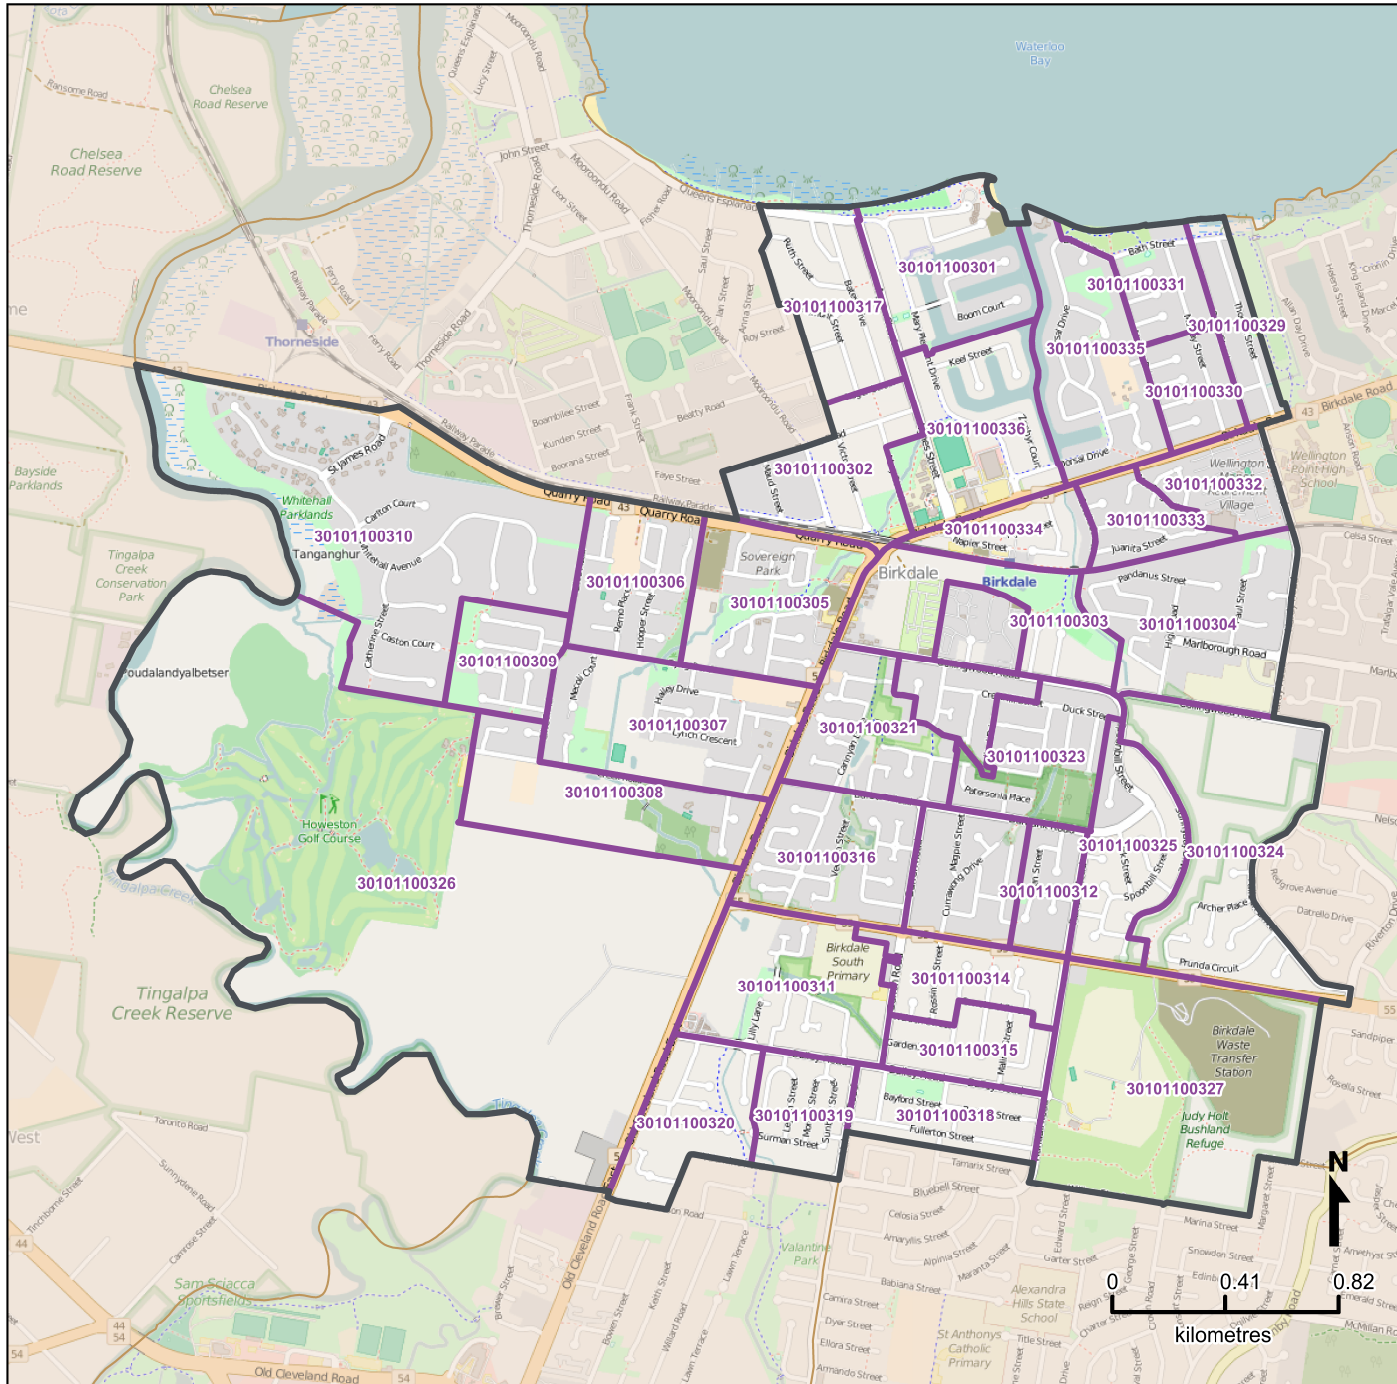

Queensland Statistical Areas, Level 1 (SA1), 2016 - SA1s within Birkdale SA2

LEGEND

- Selected SA2
- Component SA1s
- Neighbouring SA2s

Map features

- City/Town
- Park
- Waterway
- Main road
- Railway

Map produced by Queensland Government Statistician's Office, Queensland Treasury (<http://www.qgso.qld.gov.au/products/maps/>). Data sourced from ABS 1270.0.55.001

© OpenStreetMap contributors (<http://openstreetmap.org/>)

<http://creativecommons.org/licenses/by/4.0>

© The State of Queensland (Queensland Treasury) 2016