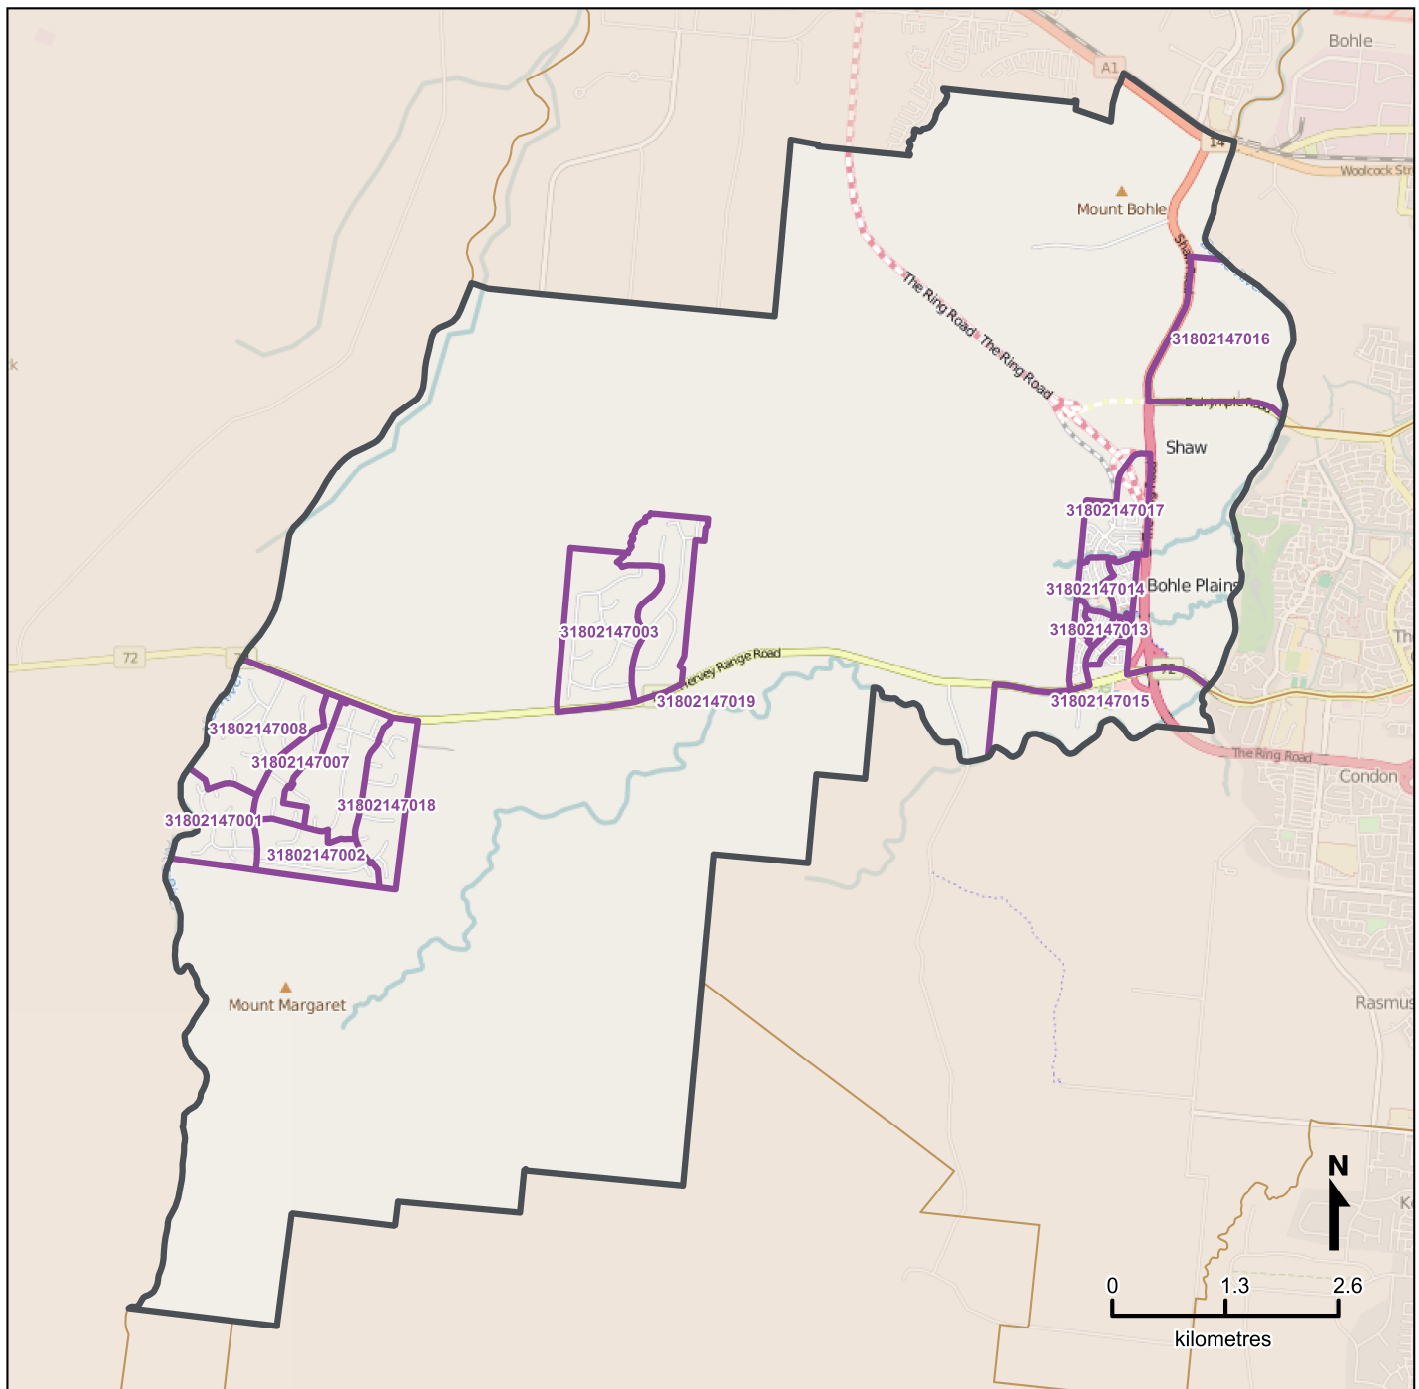

Queensland Statistical Areas, Level 1 (SA1), 2016 - SA1s within Bohle Plains SA2

LEGEND

- Selected SA2
- Component SA1s
- Neighbouring SA2s

Map features

- City/Town
- Park
- Main road
- Waterway
- Railway

Map produced by Queensland Government Statistician's Office, Queensland Treasury (<http://www.qgso.qld.gov.au/products/maps/>). Data sourced from ABS 1270.0.55.001

© OpenStreetMap contributors (<http://openstreetmap.org/>)